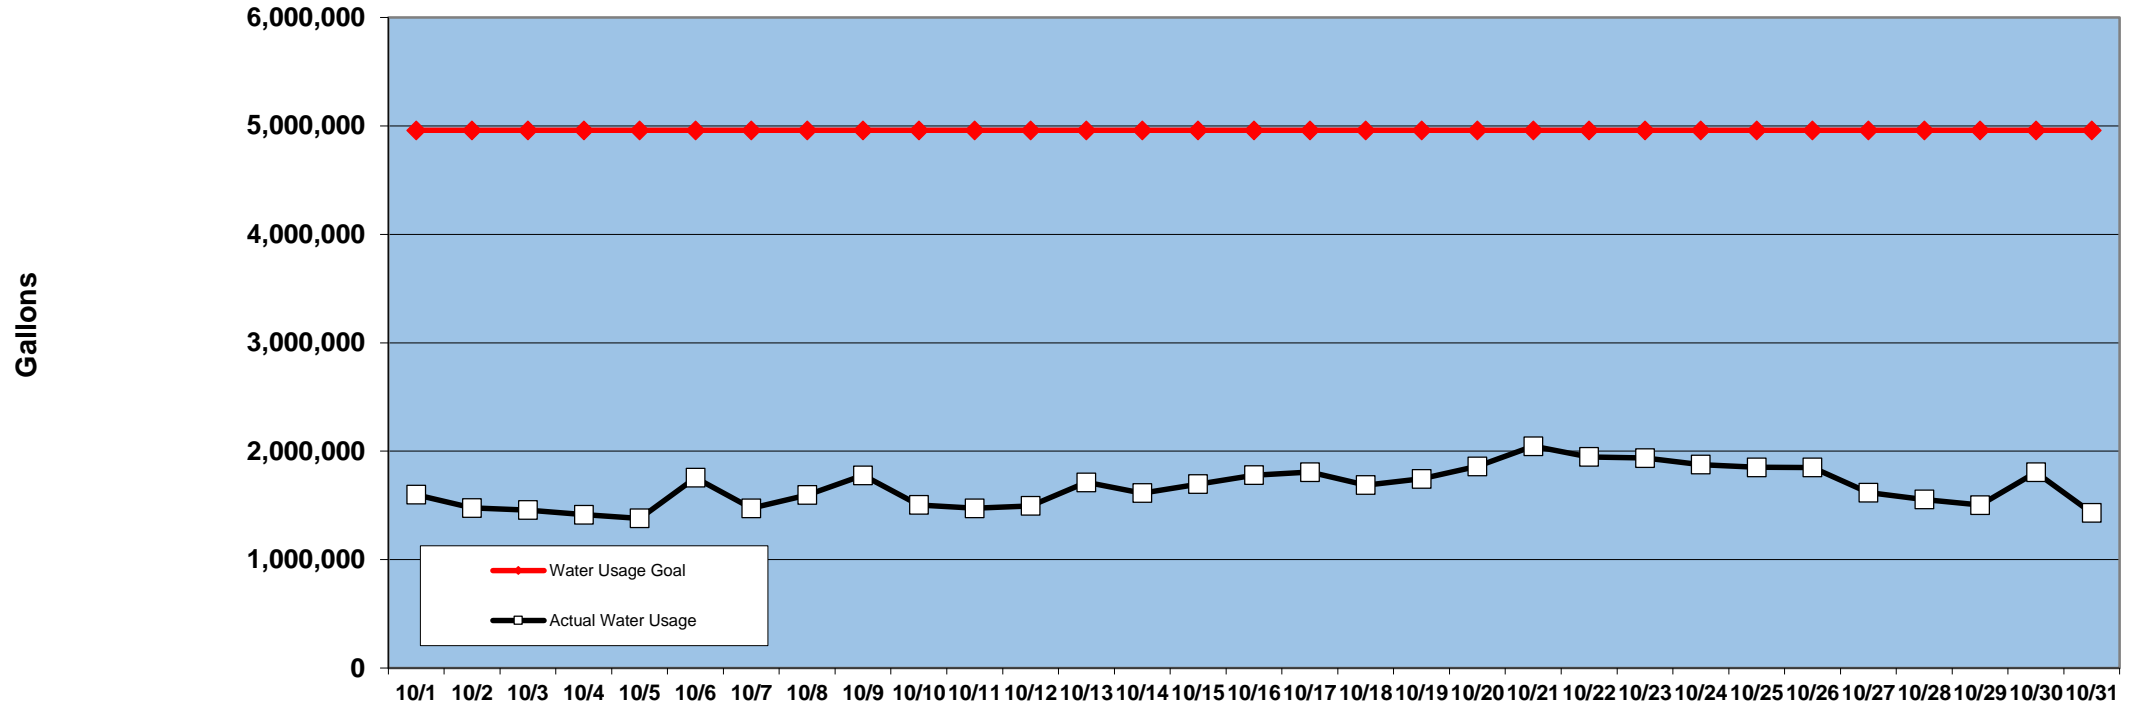

PINEHURST DAILY WATER USAGE FOR OCTOBER 2015
(updated 10/6/15 to reflect previous day's totals)

This data is supplied by Moore County Public Utilities. Currently in Stage 1 voluntary water restrictions.