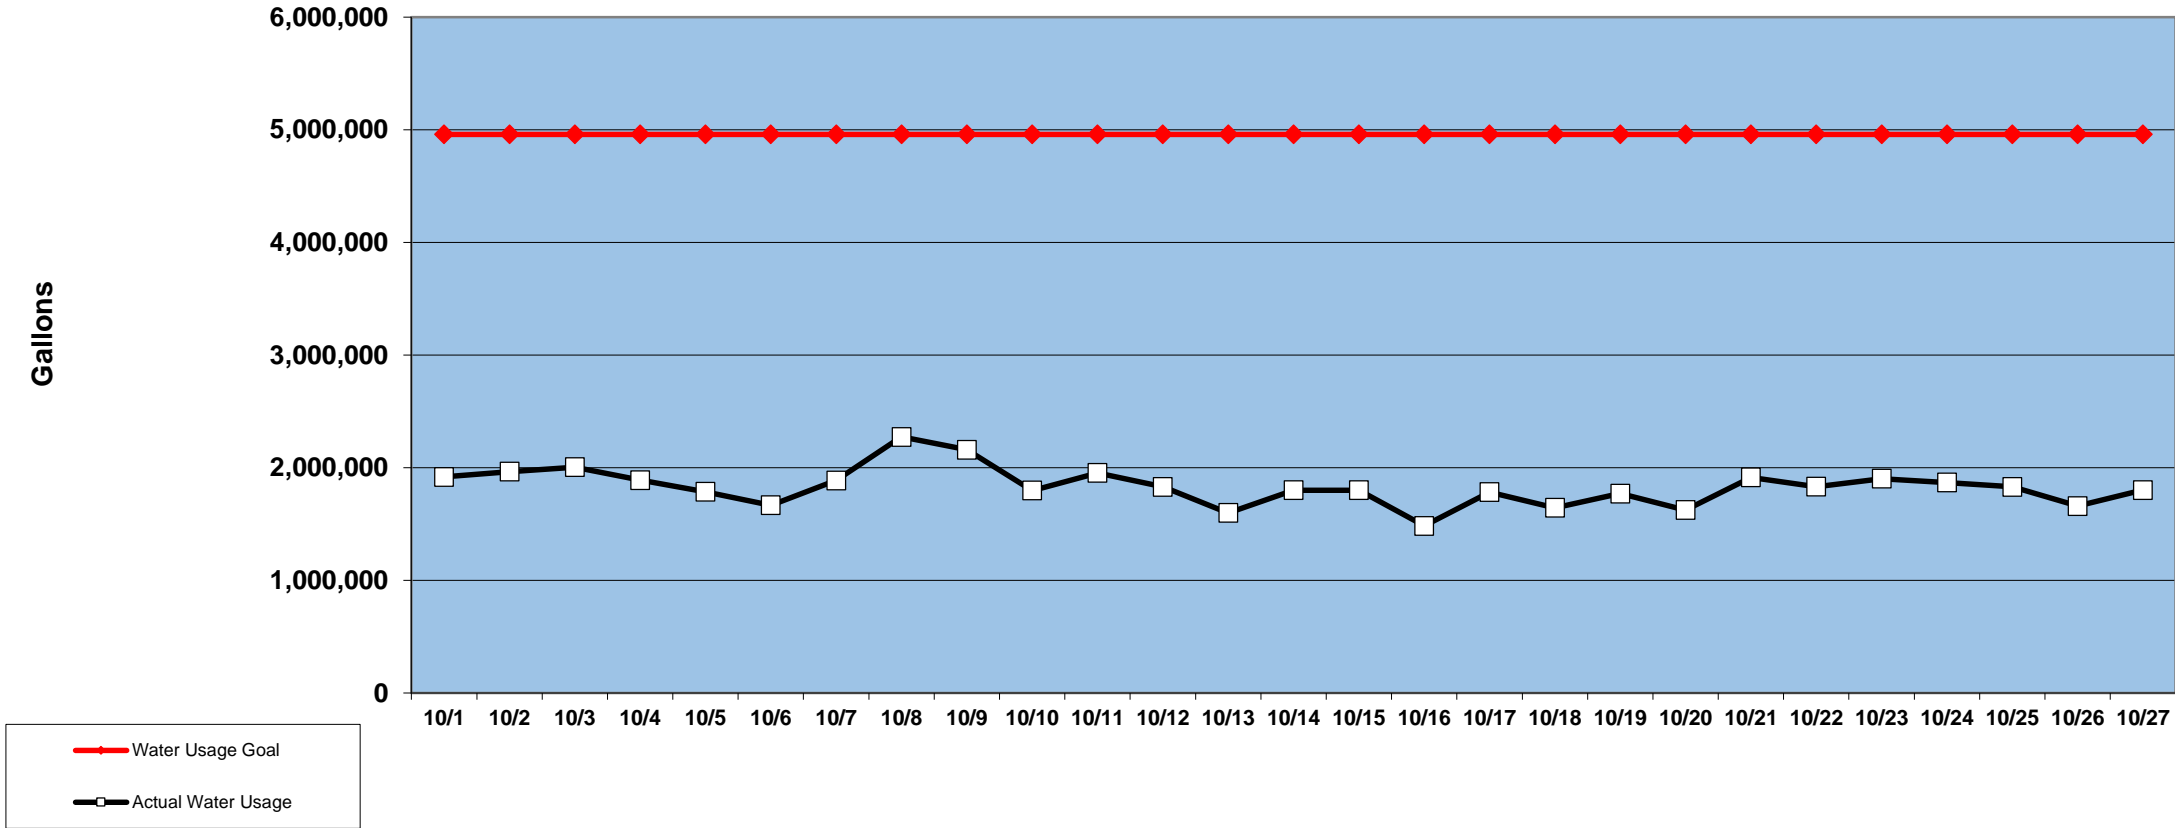

### PINEHURST DAILY WATER USAGE FOR OCTOBER 2014

(updated 10/8/14 to reflect previous day's totals)

This data is supplied by Moore County Public Utilities. Currently in Stage 1 voluntary water restrictions.