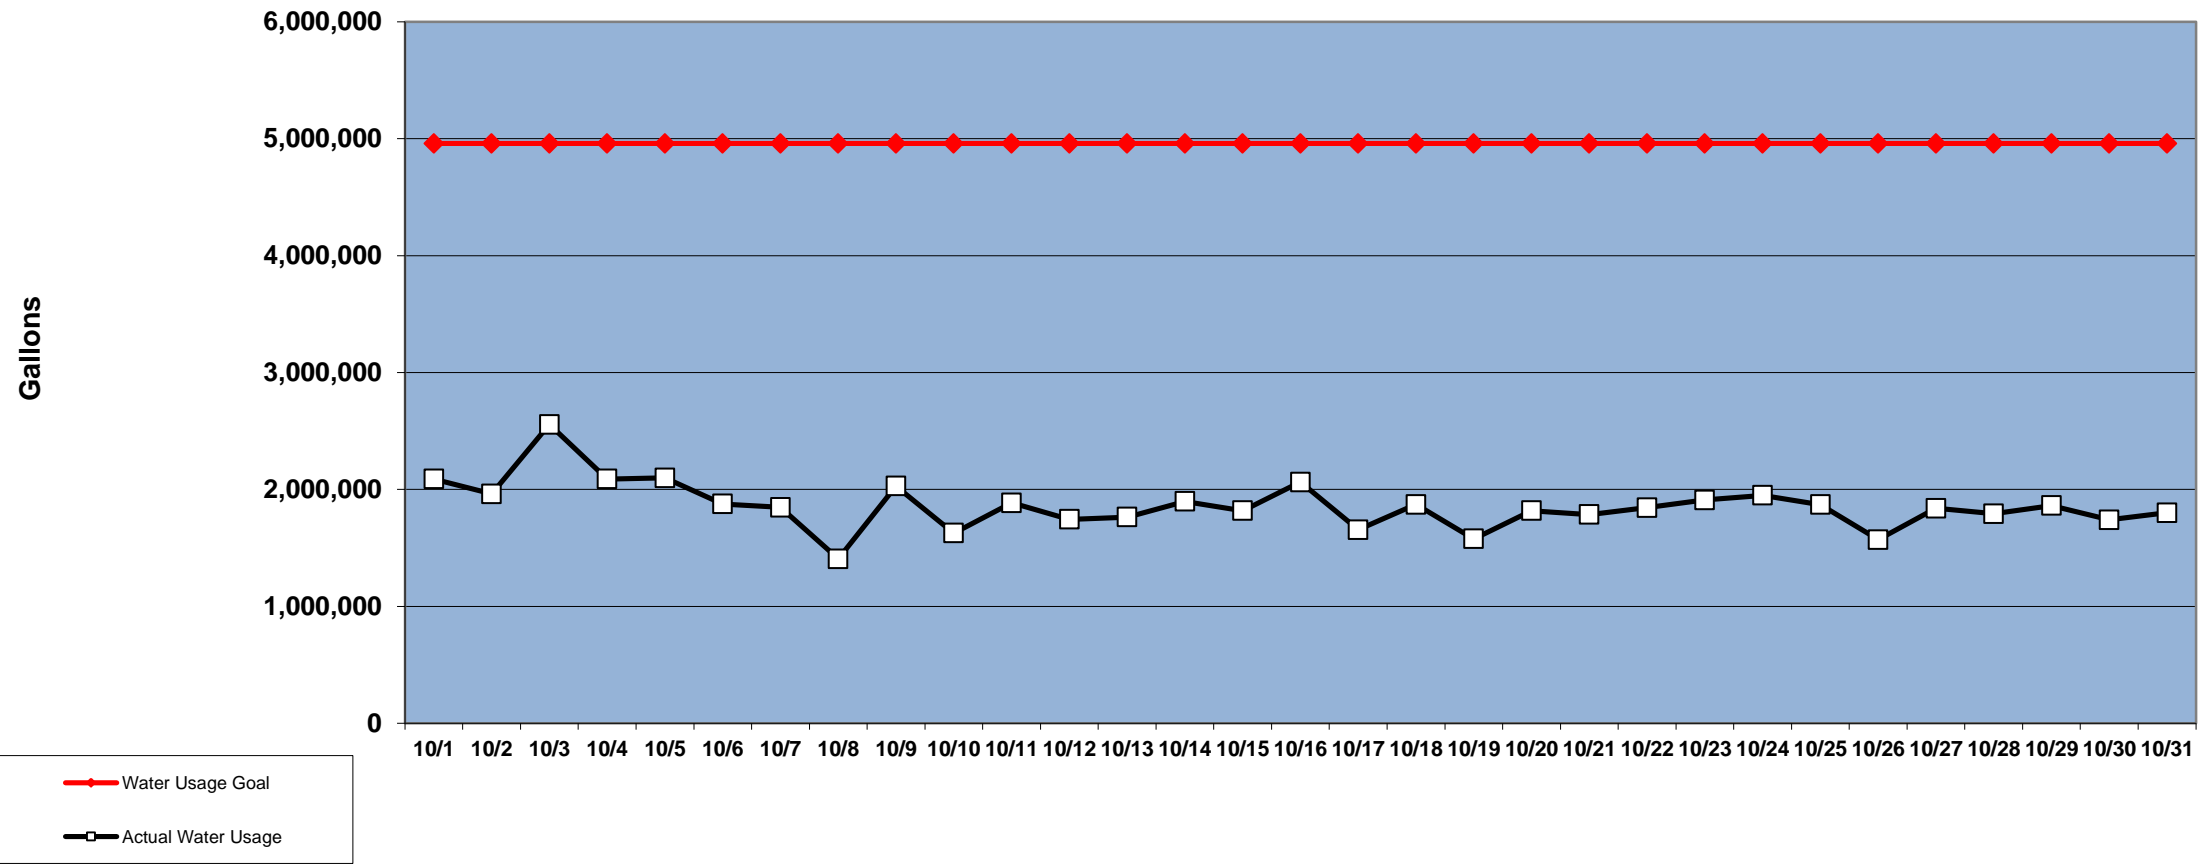

PINEHURST DAILY WATER USAGE FOR OCTOBER 2013 (updated 11/1/13 to reflect previous day's totals)

This data is supplied by Moore County Public Utilities. Currently in Stage 1 voluntary water restrictions.