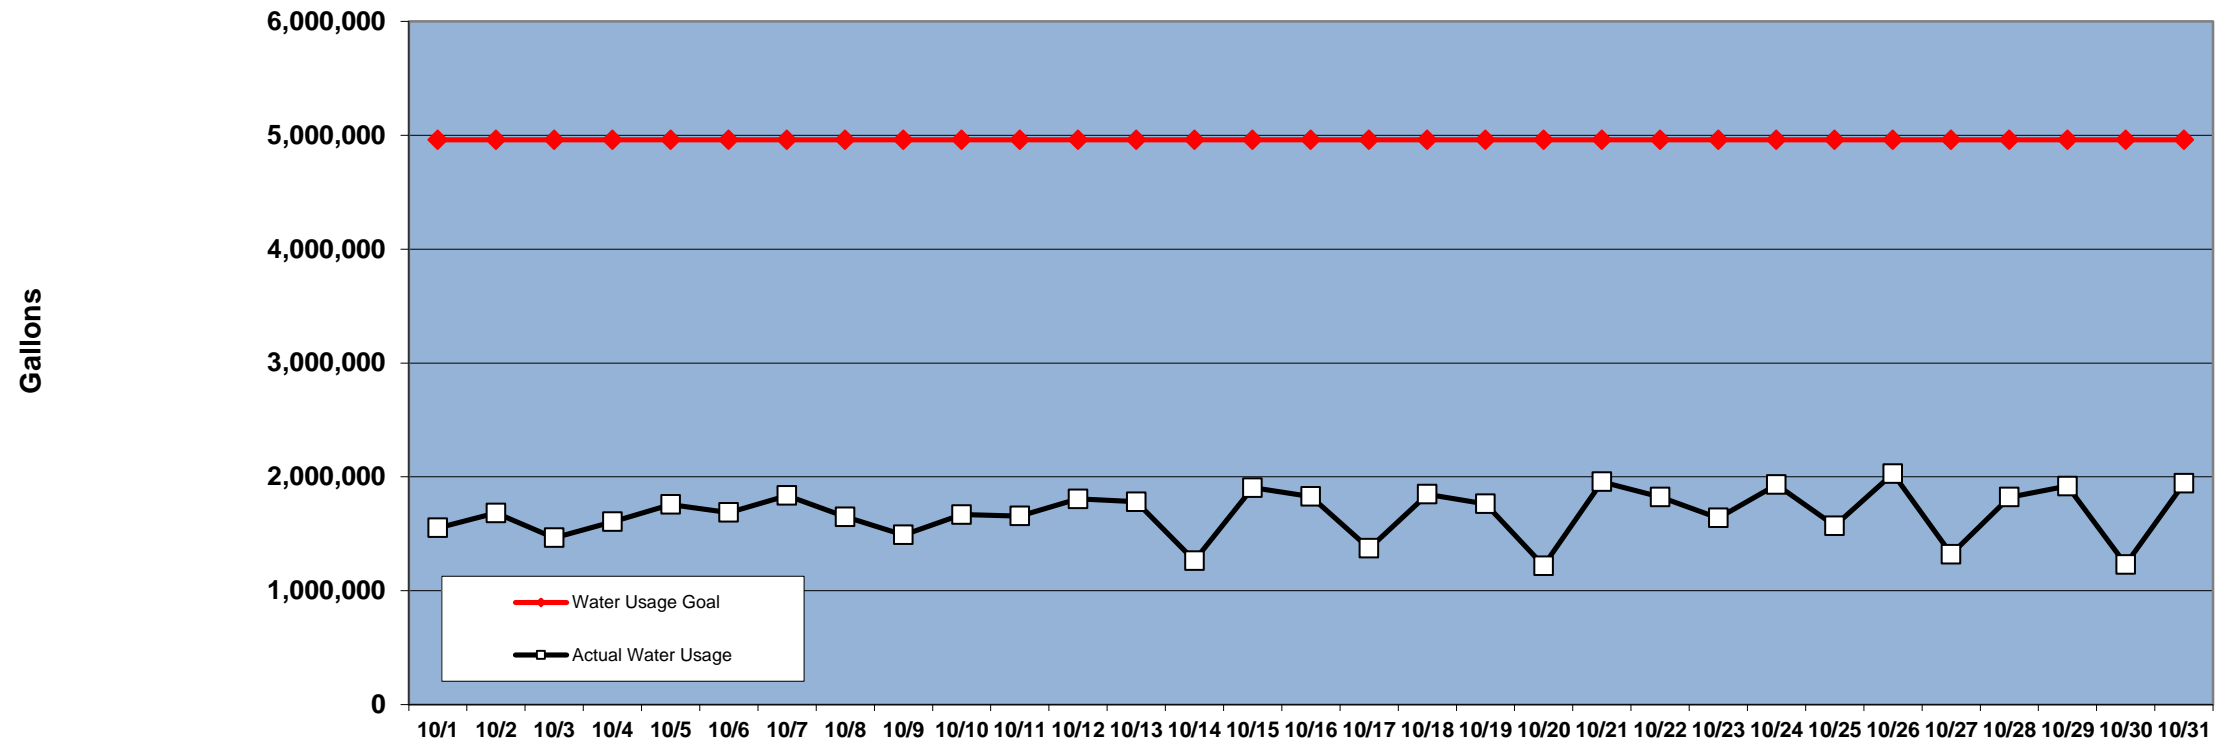

### PINEHURST DAILY WATER USAGE FOR OCTOBER 2012 (updated 11/1/12 to reflect previous day's totals)

This data is supplied by Moore County Public Utilities. Currently in Stage 1 voluntary water restrictions.