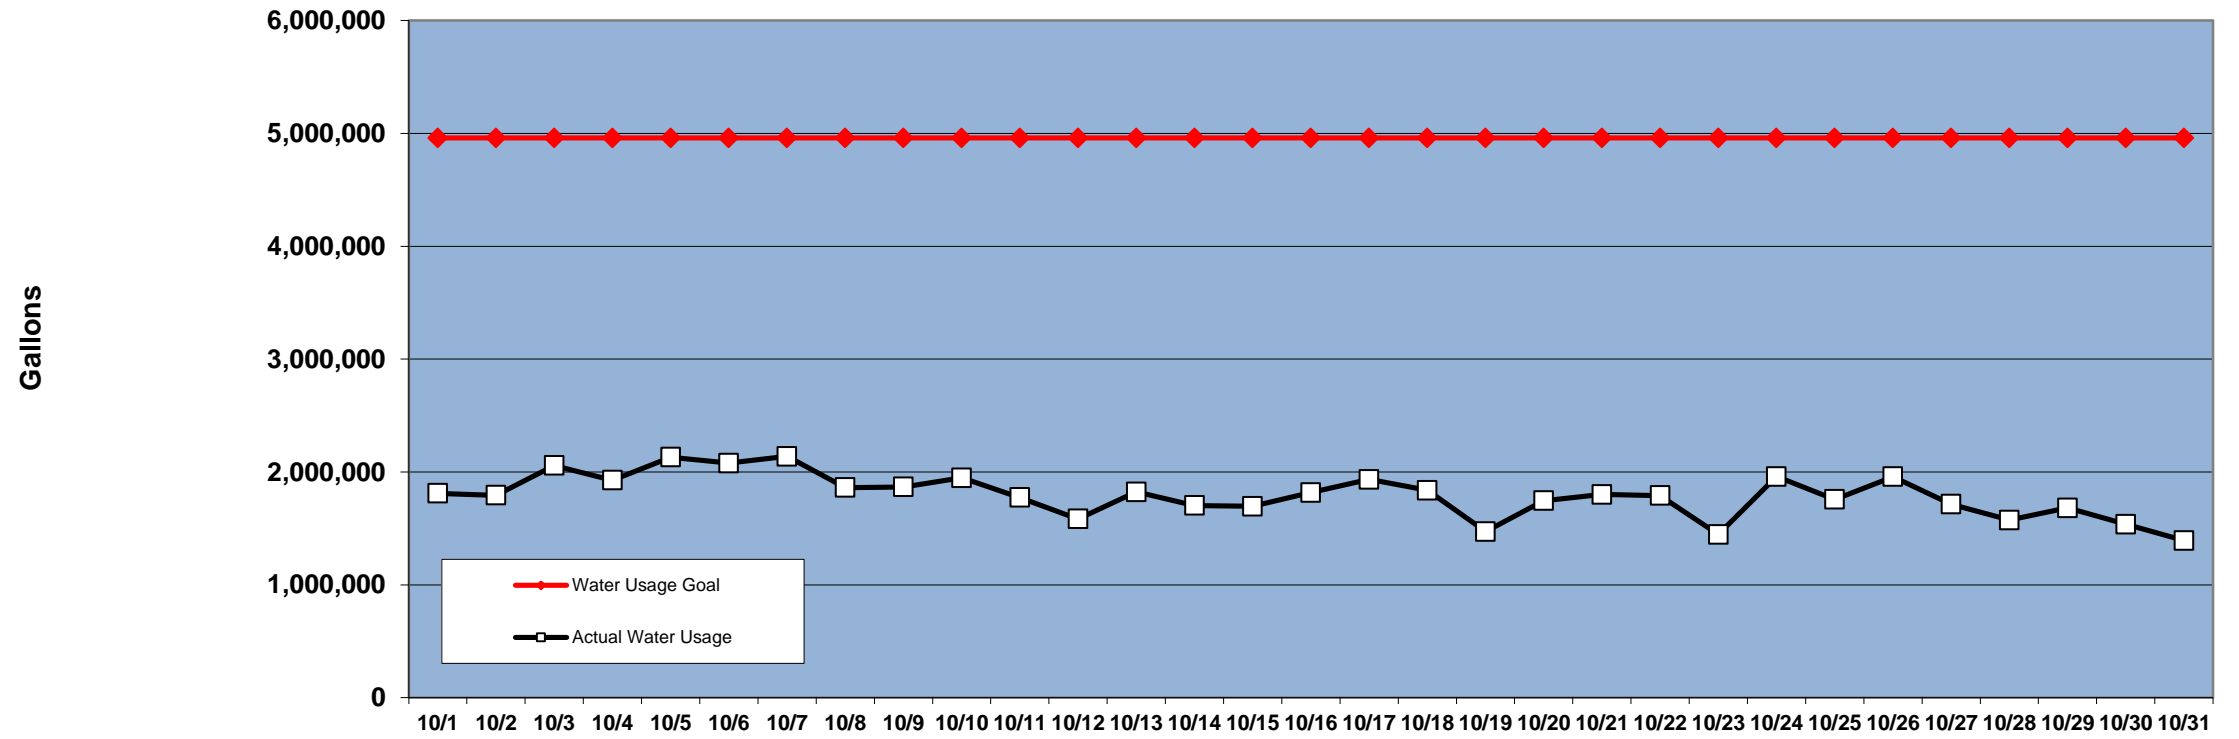

PINEHURST DAILY WATER USAGE FOR OCTOBER 2011

(updated 11/2/2011 to reflect previous day's totals)

This data is supplied by Moore County Public Utilities. Currently in Stage 1 voluntary water restrictions.