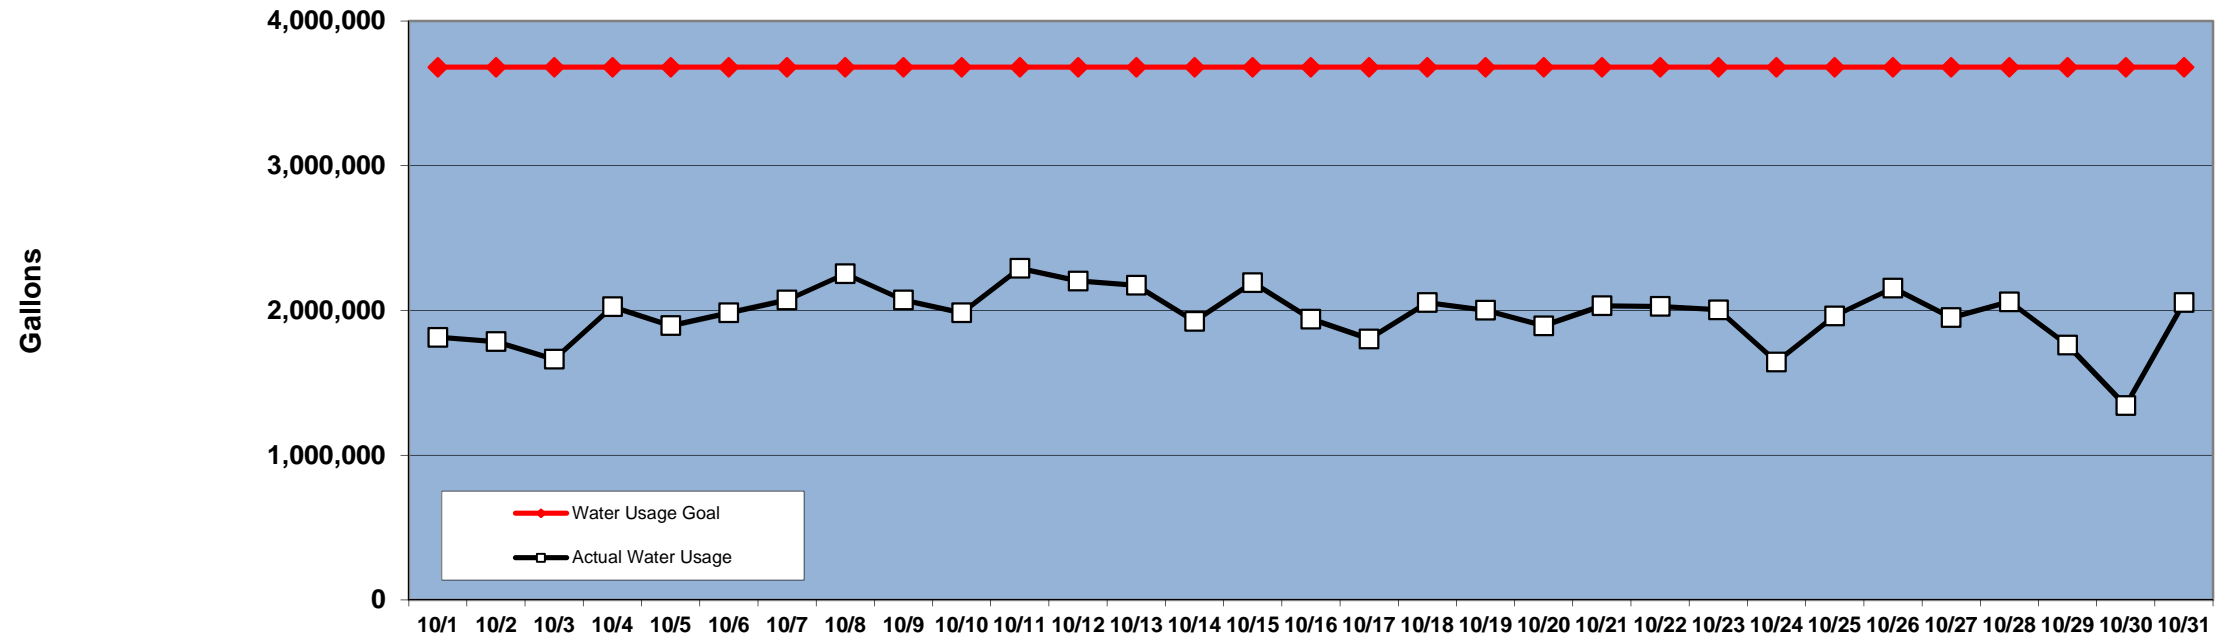

### PINEHURST DAILY WATER USAGE FOR OCTOBER 2010

(updated 11/2/10 to reflect previous day's totals)

This data is supplied by Moore County Public Utilities. Currently in Stage 1 voluntary water restrictions.