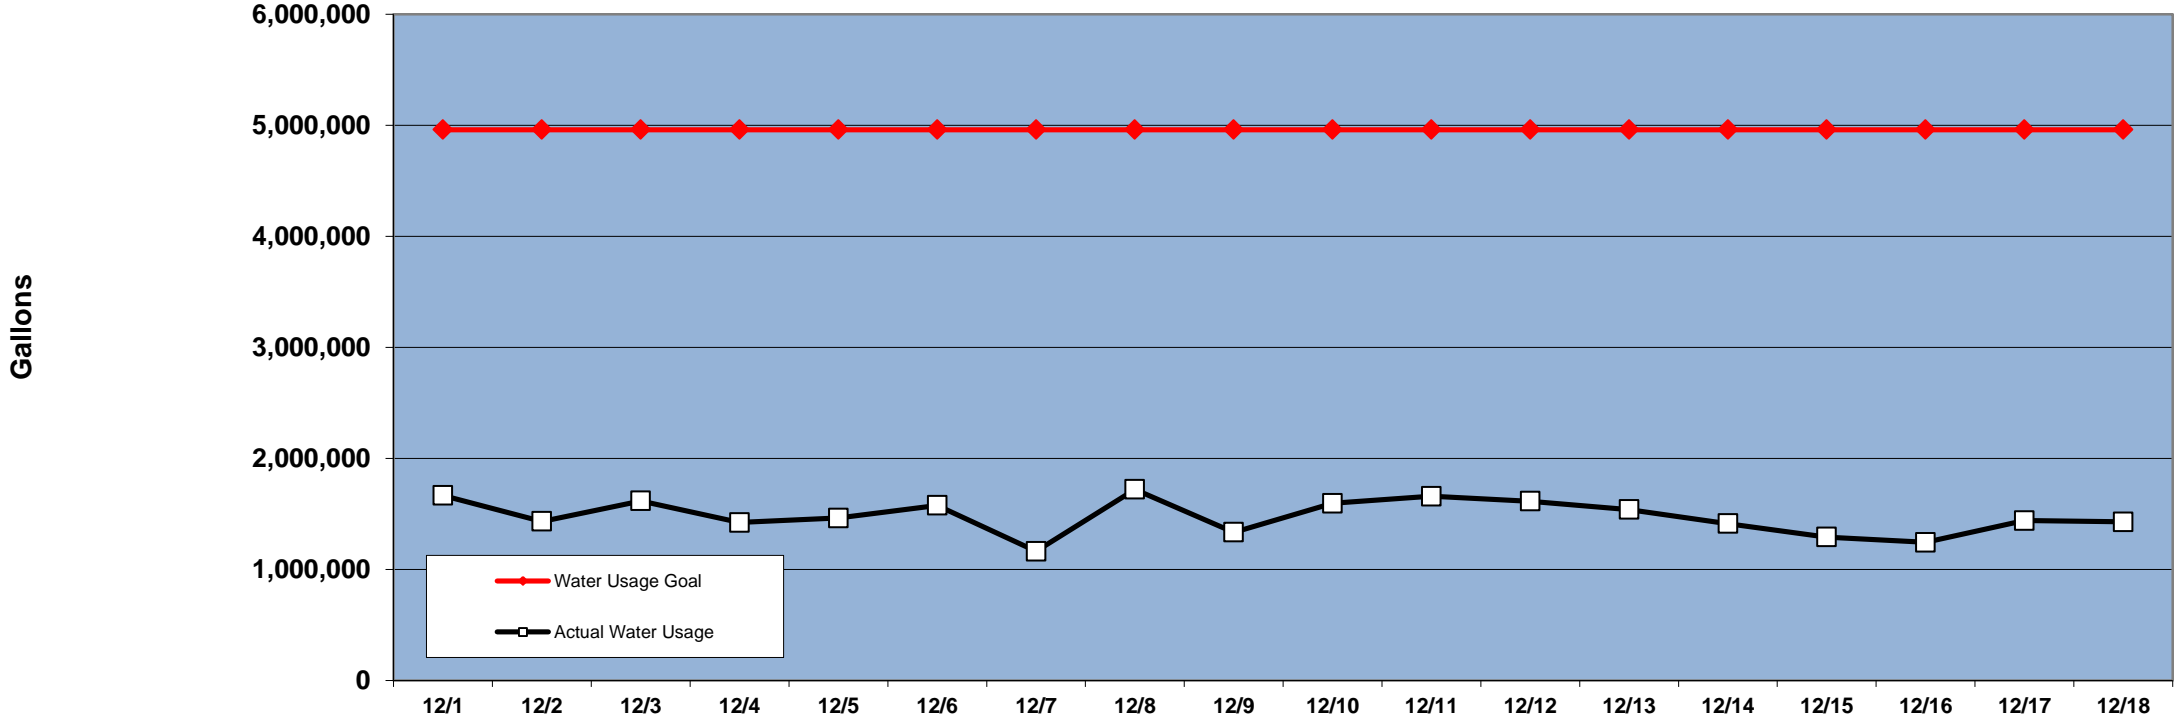

PINEHURST DAILY WATER USAGE FOR DECEMBER 2012
(updated 12/20/12 to reflect previous day's totals)

This data is supplied by Moore County Public Utilities. Currently in Stage 1 voluntary water restrictions.