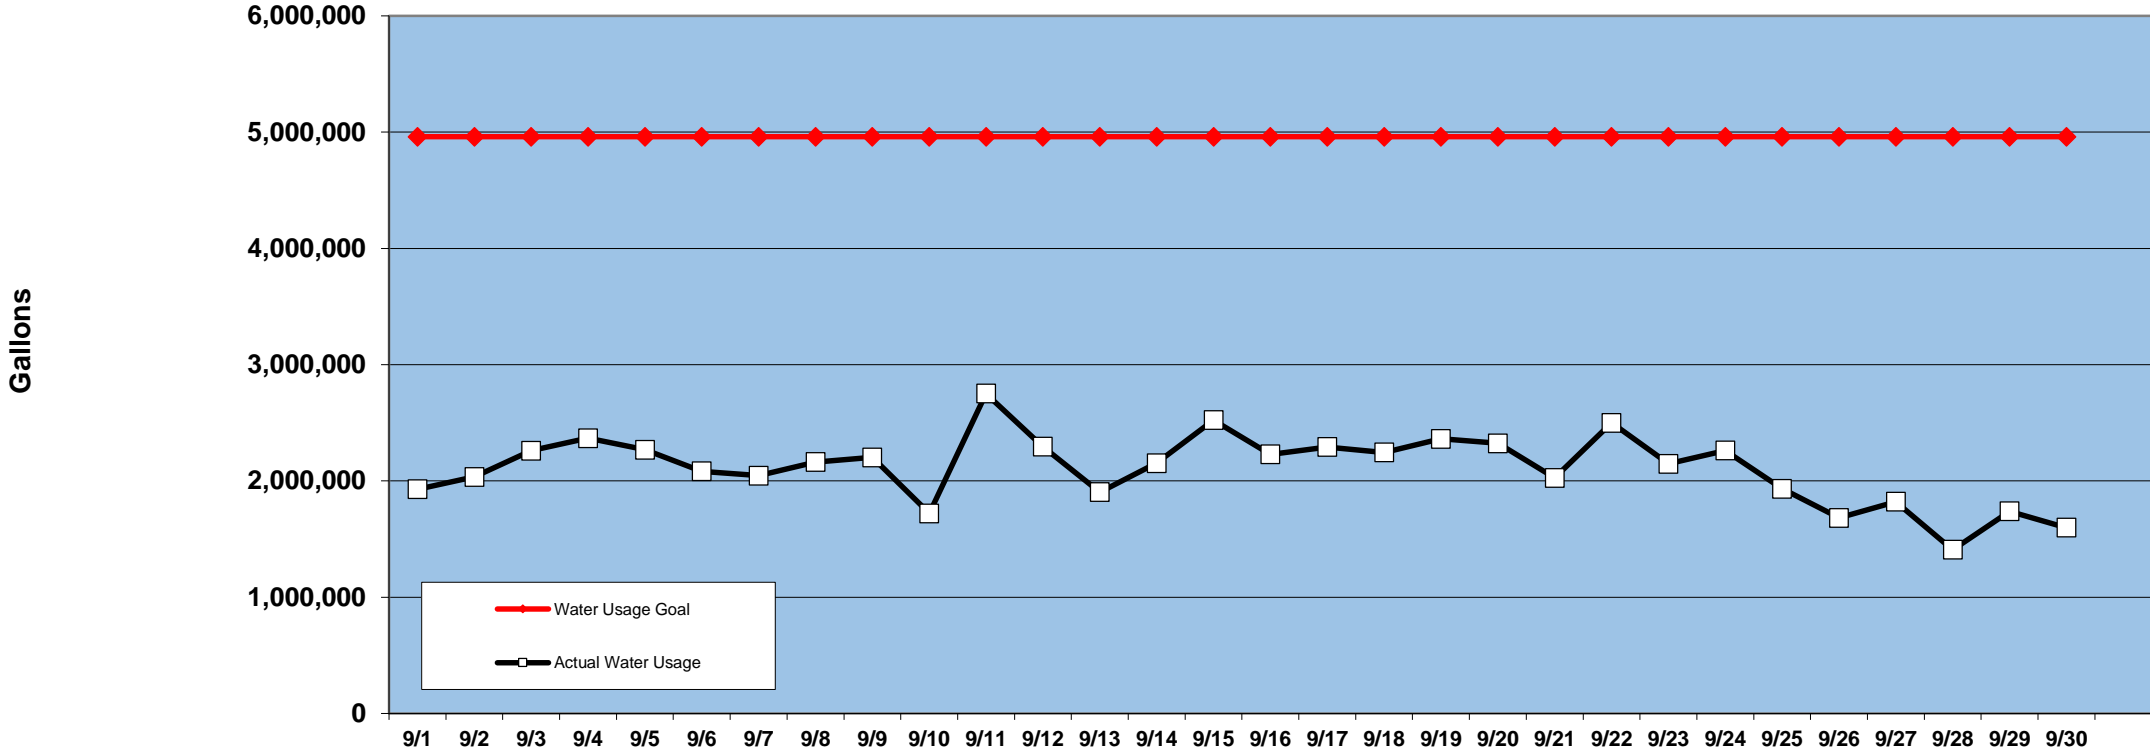

PINEHURST DAILY WATER USAGE FOR SEPTEMBER 2015

(updated 10/6/15 to reflect previous day's totals)

This data is supplied by Moore County Public Utilities. Currently in Stage 1 voluntary water restrictions.