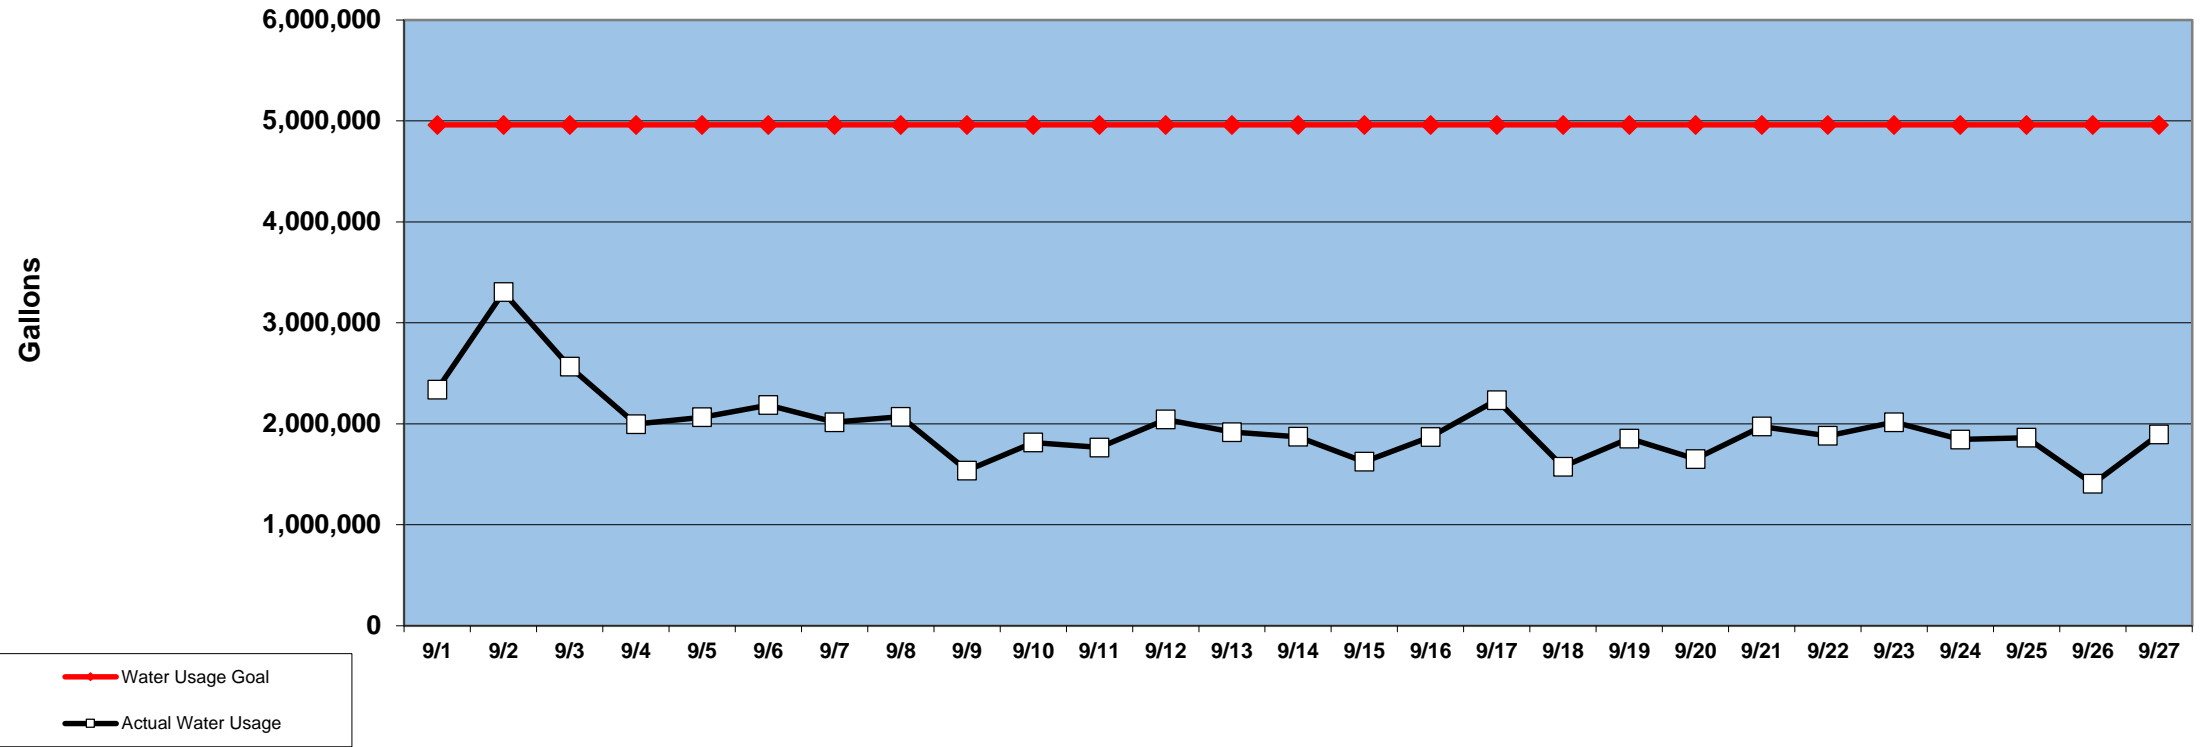

PINEHURST DAILY WATER USAGE FOR SEPTEMBER 2014

(updated 10/8/14 to reflect previous day's totals)

This data is supplied by Moore County Public Utilities. Currently in Stage 1 voluntary water restrictions.