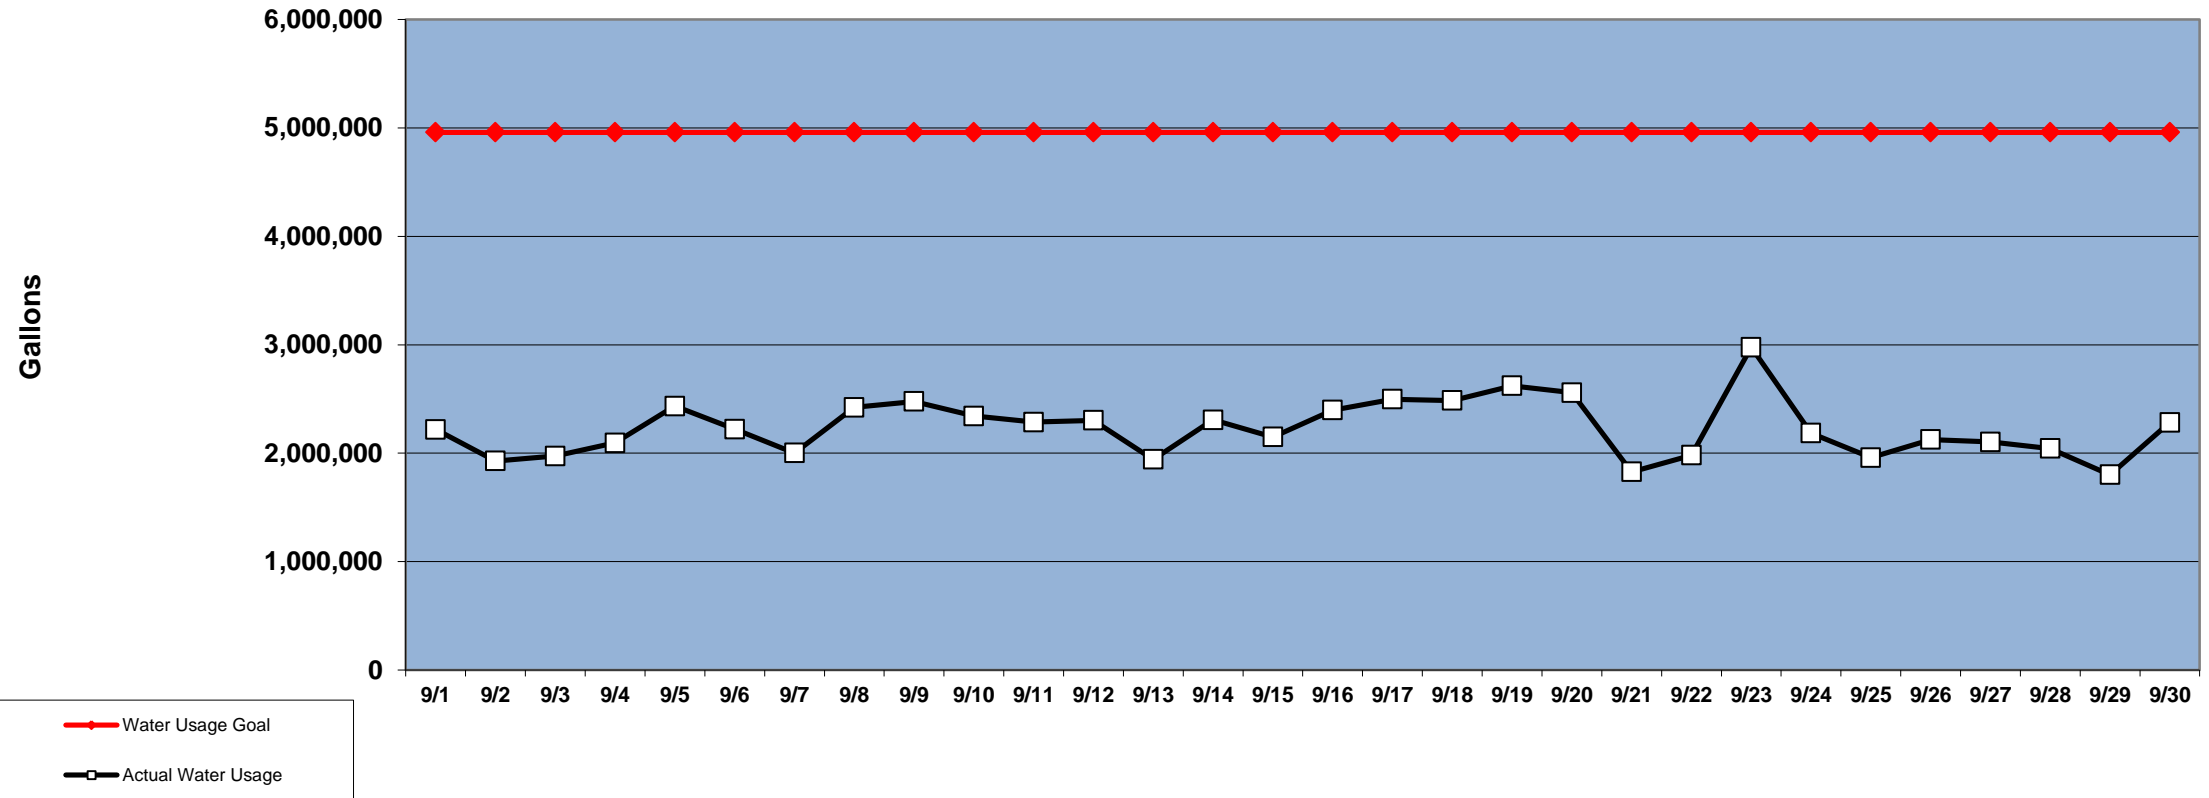

PINEHURST DAILY WATER USAGE FOR SEPTEMBER 2013

(updated 10/7/13 to reflect previous day's totals)

This data is supplied by Moore County Public Utilities. Currently in Stage 1 voluntary water restrictions.