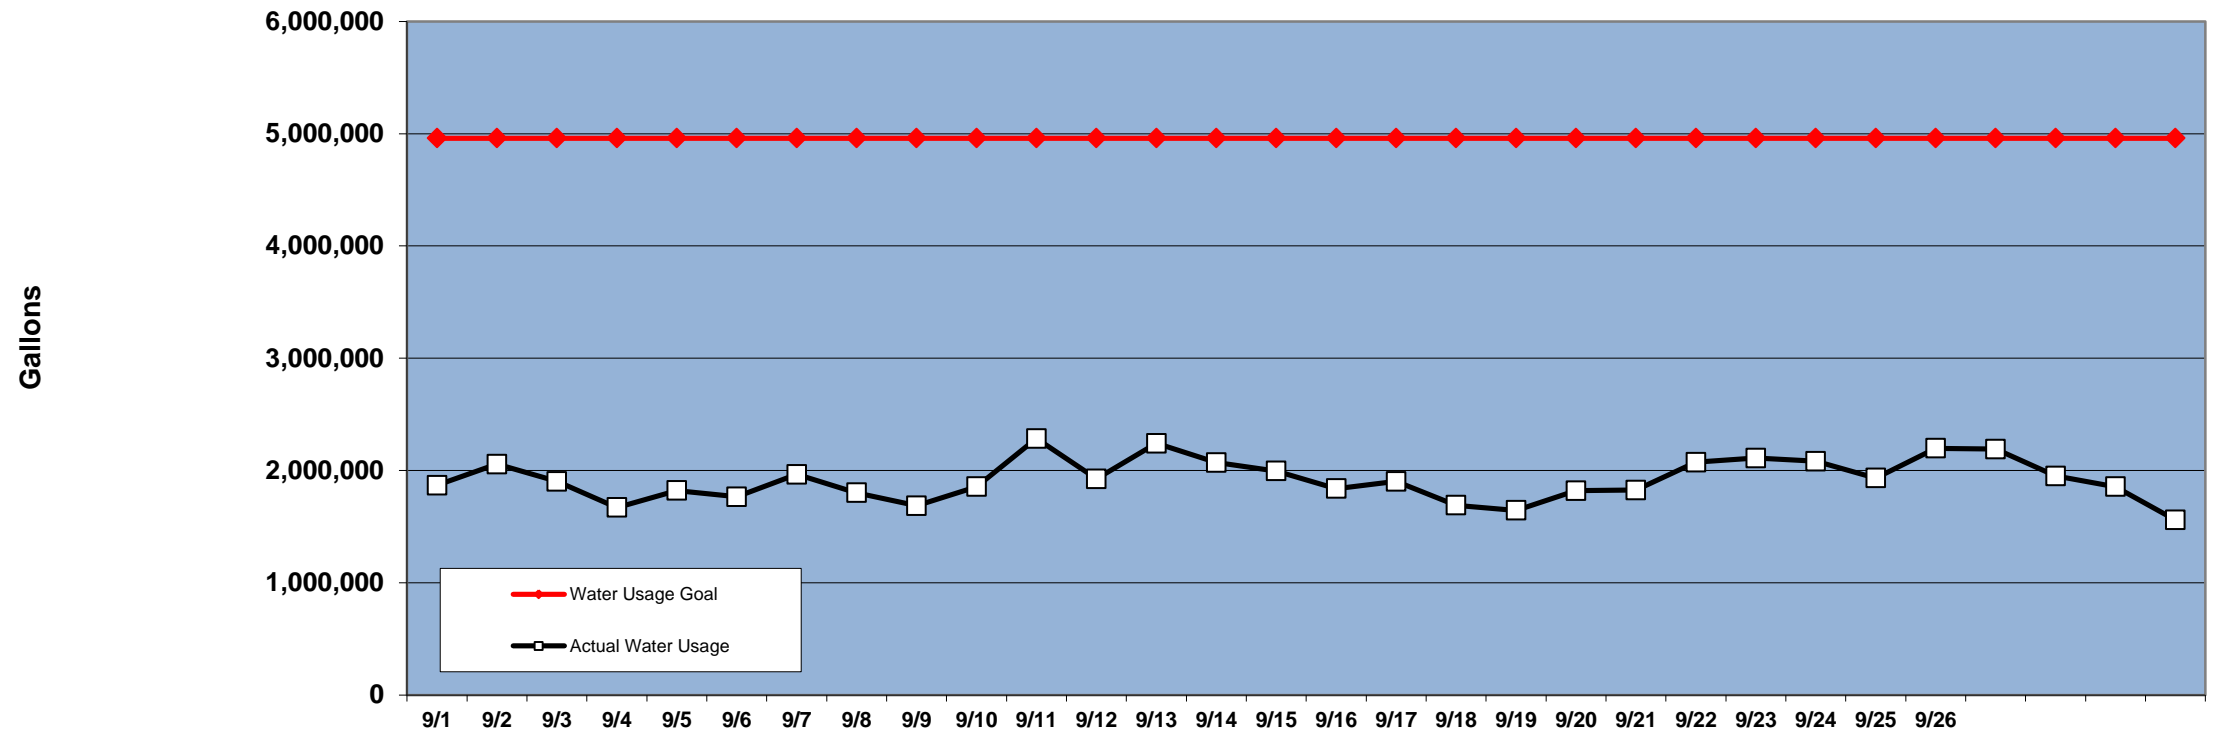

PINEHURST DAILY WATER USAGE FOR SEPTEMBER 2012

(updated 9/28/12 to reflect previous day's totals)

This data is supplied by Moore County Public Utilities. Currently in Stage 1 voluntary water restrictions.