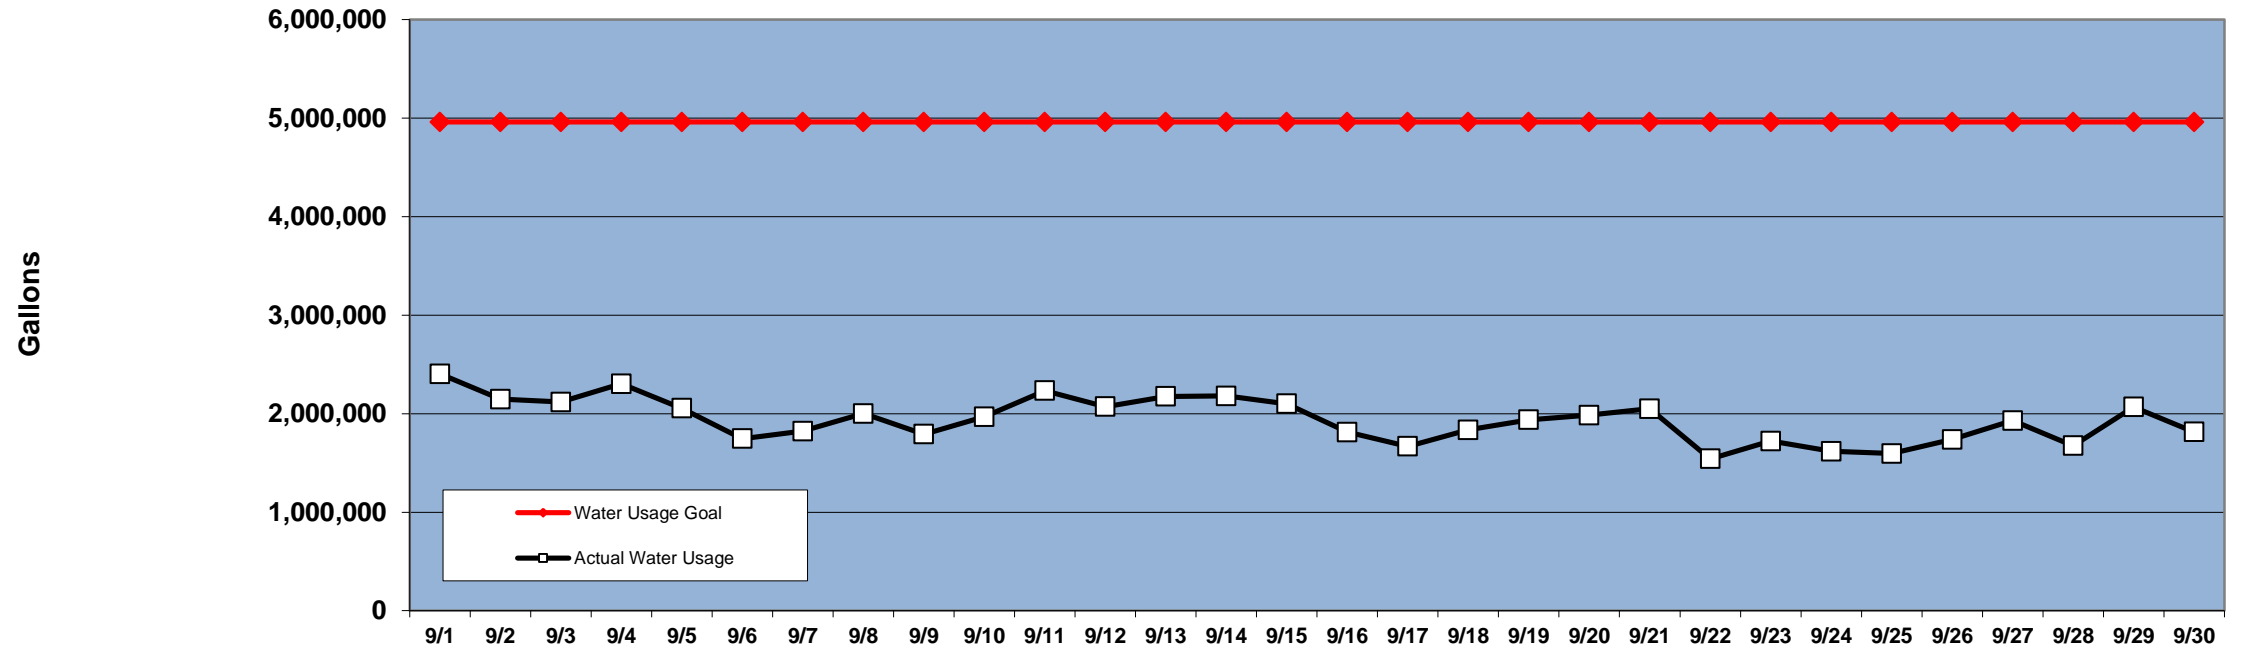

PINEHURST DAILY WATER USAGE FOR SEPTEMBER 2011
(updated 9/30/2011 to reflect previous day's totals)

This data is supplied by Moore County Public Utilities. Currently in Stage 1 voluntary water restrictions.