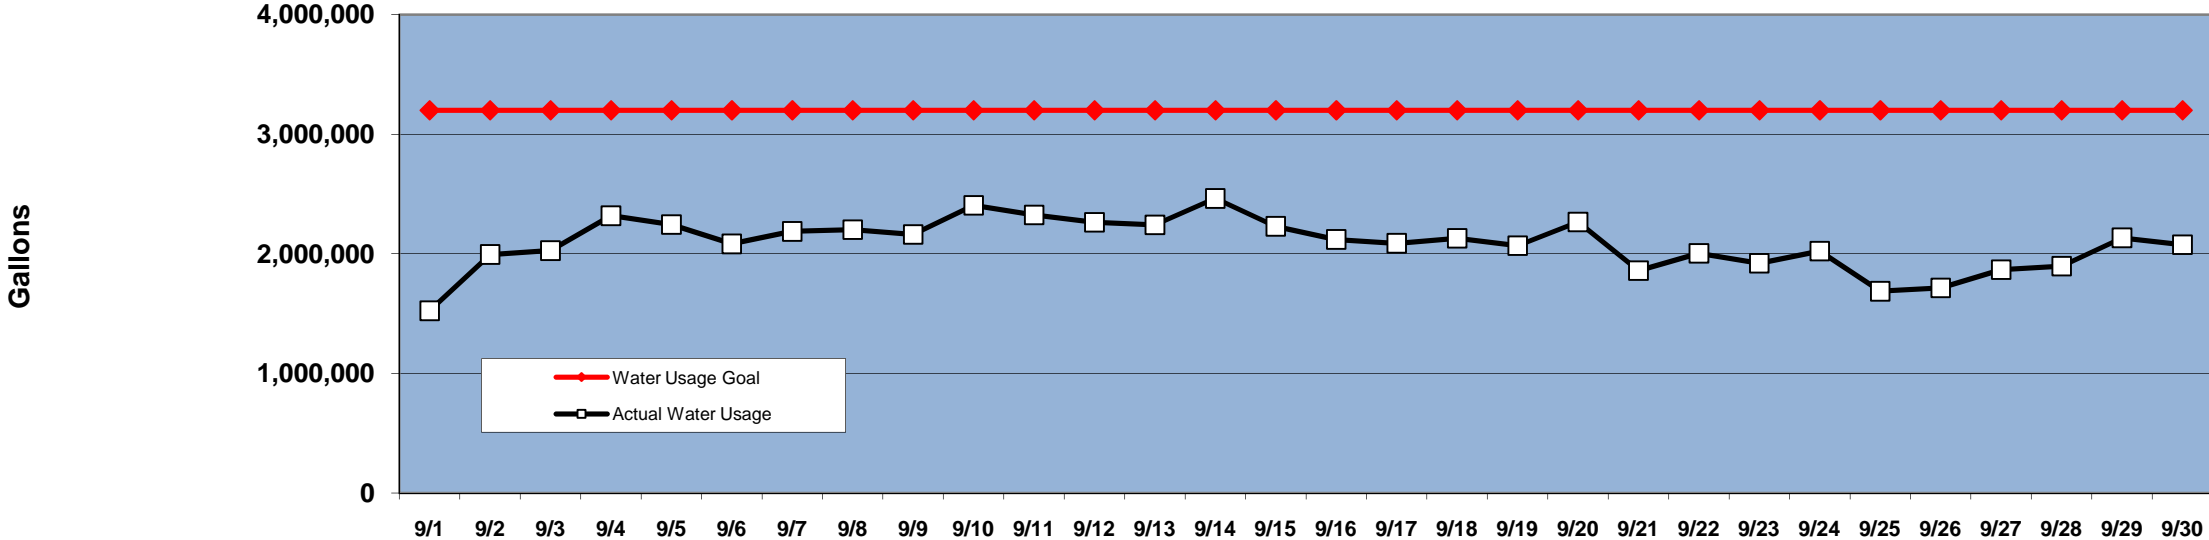

PINEHURST DAILY WATER USAGE FOR SEPTEMBER 2009

(updated 10/1/09 to reflect previous days totals)

This data is supplied by Moore County Public Utilities. Currently in Stage 1 voluntary water restrictions.