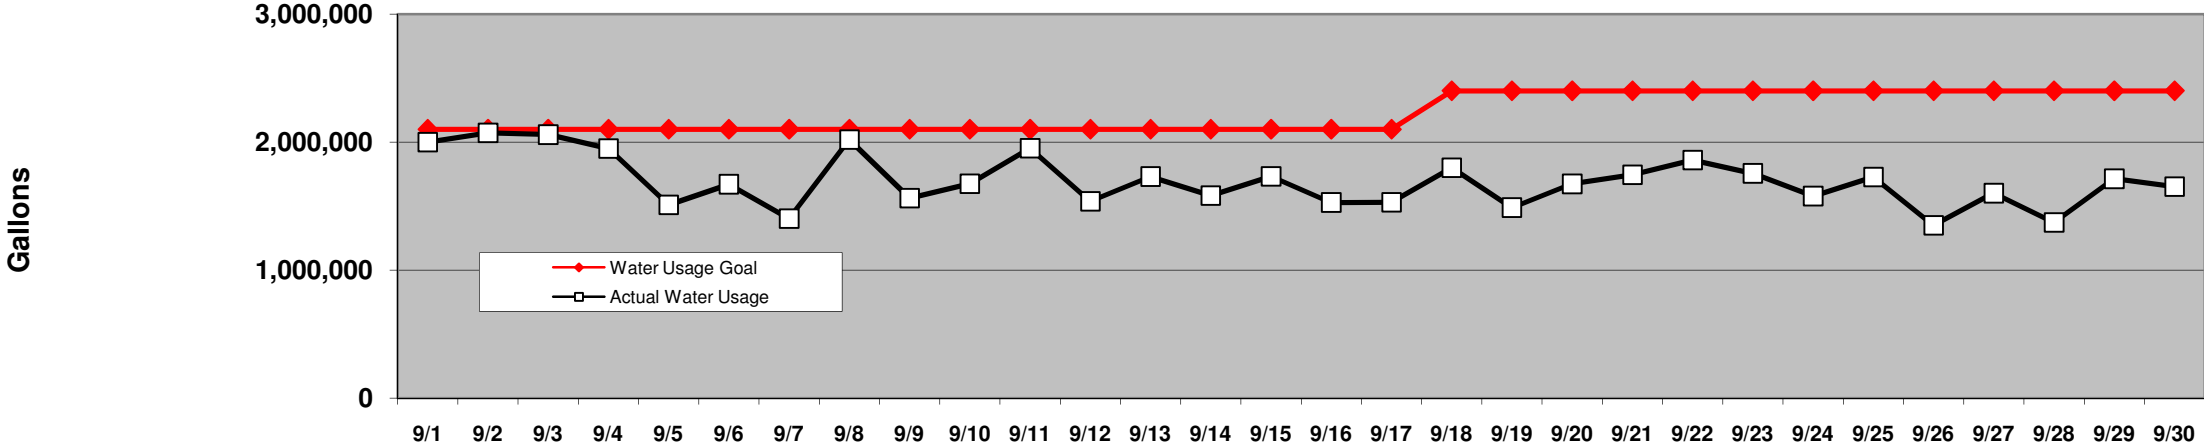

PINEHURST DAILY WATER USAGE FOR SEPTEMBER

(updated 10/1/08 to reflect previous days totals)

This data is supplied by Moore County Public Utilities. Currently in Stage 1 voluntary water restrictions.