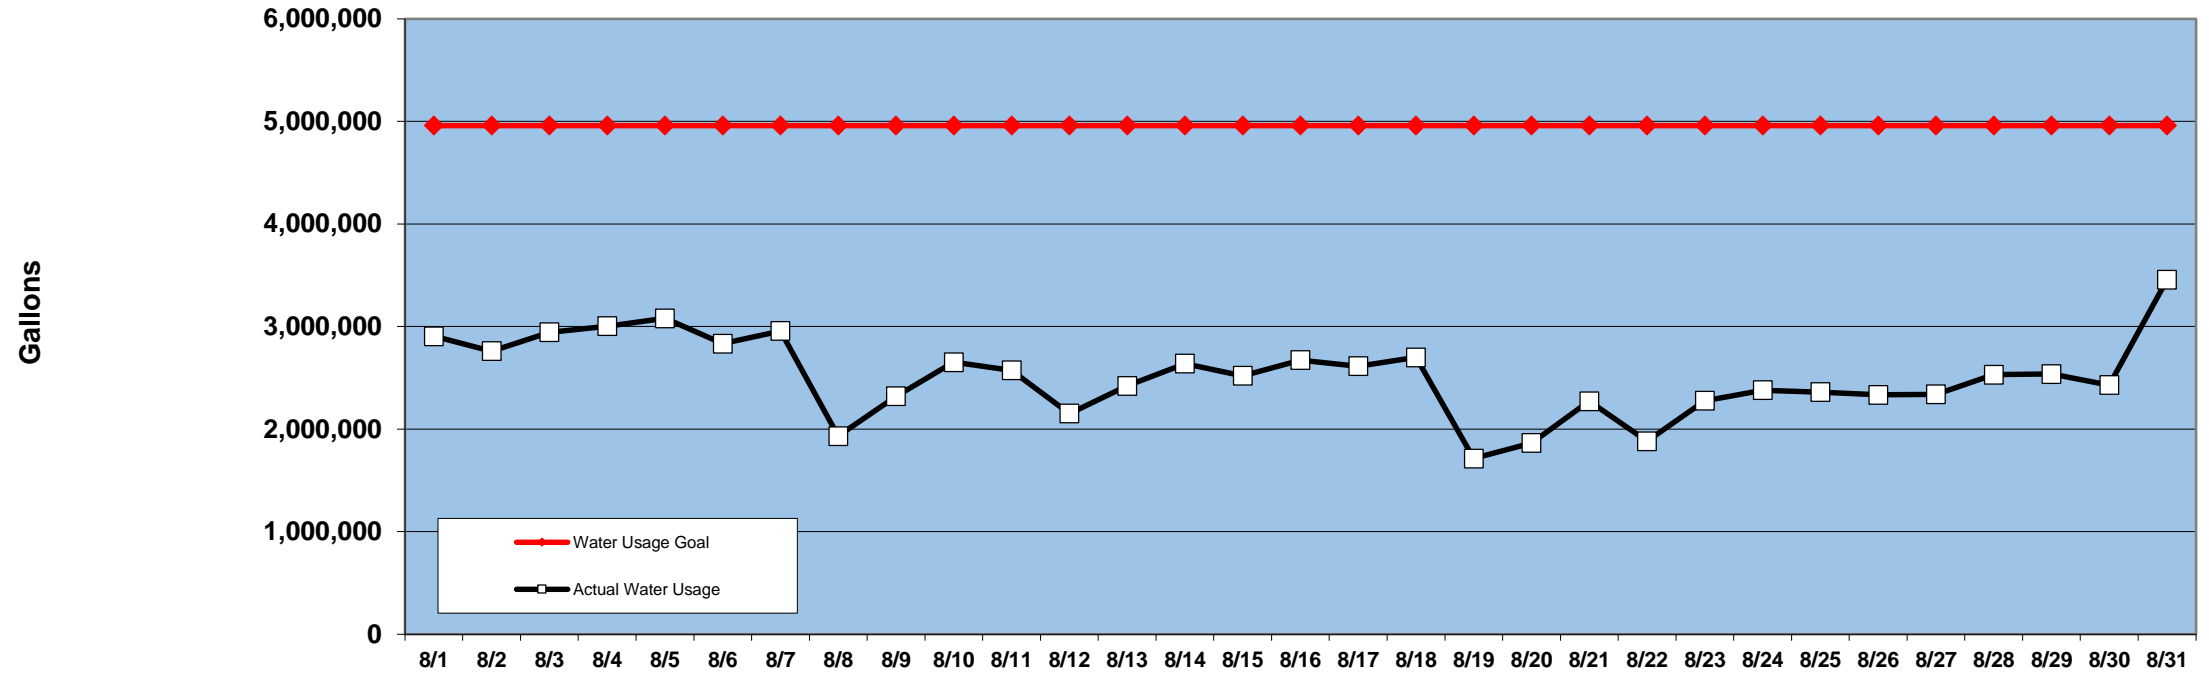

**PINEHURST DAILY WATER USAGE FOR AUGUST 2015**  
*(updated 8/3/15 to reflect previous day's totals)*

This data is supplied by Moore County Public Utilities. Currently in Stage 1 voluntary water restrictions.