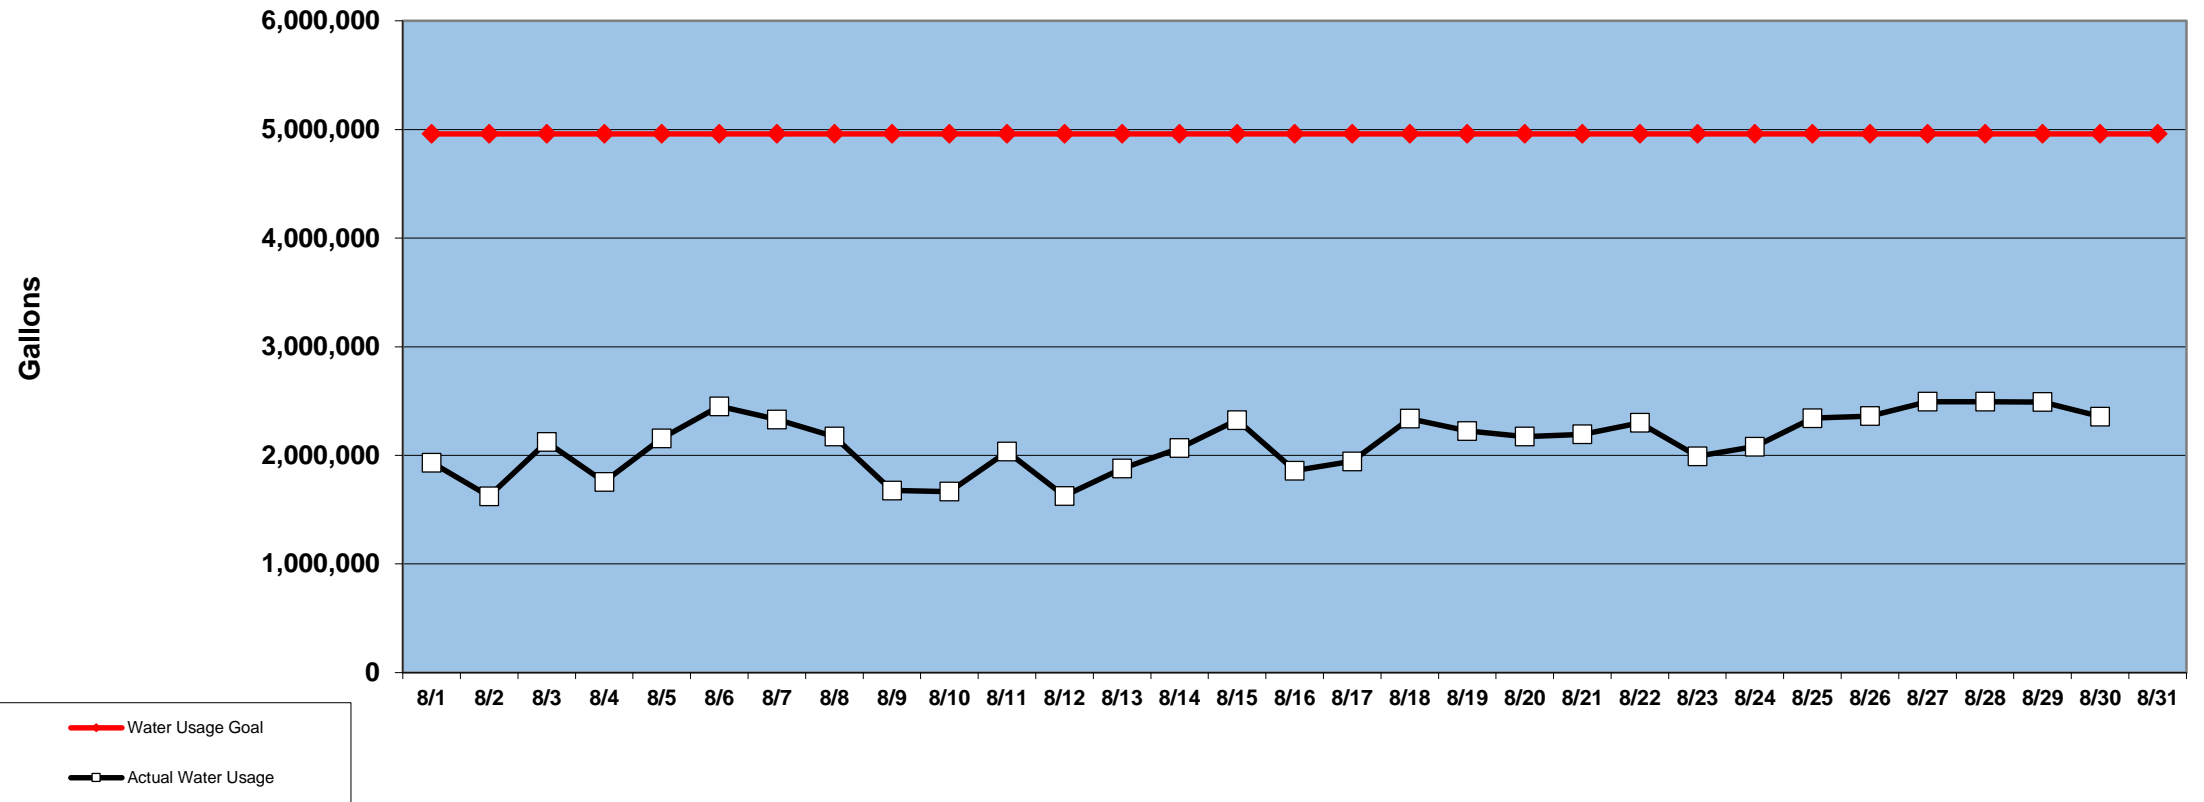

PINEHURST DAILY WATER USAGE FOR AUGUST 2014

(updated 9/11/14 to reflect previous day's totals)

This data is supplied by Moore County Public Utilities. Currently in Stage 1 voluntary water restrictions.