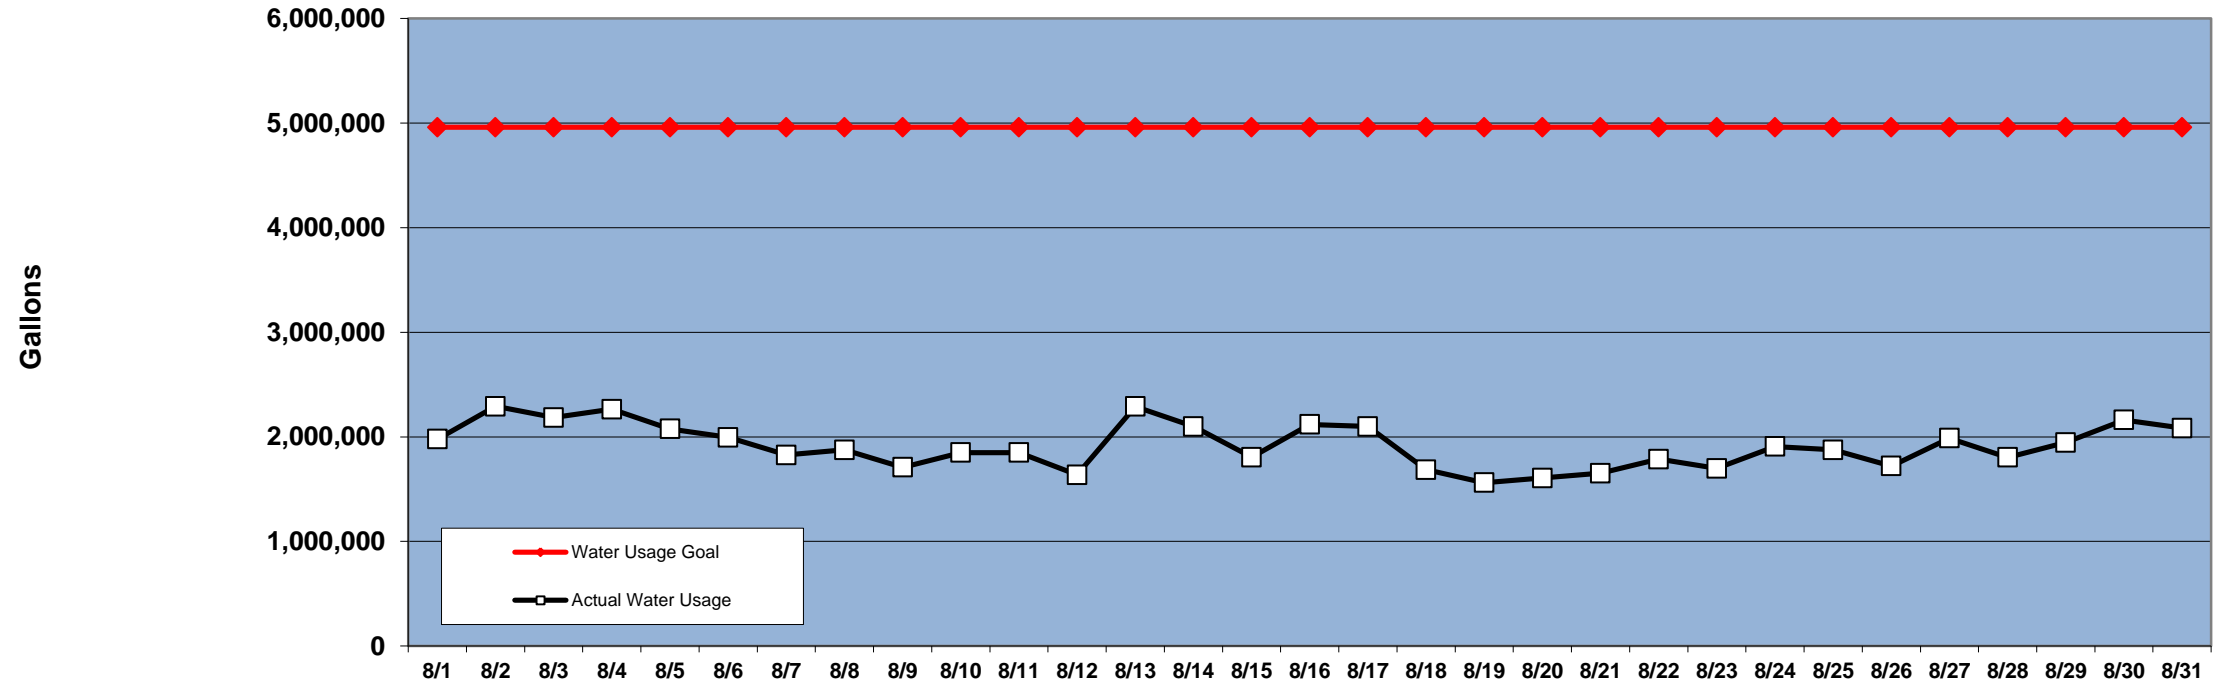

PINEHURST DAILY WATER USAGE FOR AUGUST 2012 (updated 9/4/12 to reflect previous day's totals)

This data is supplied by Moore County Public Utilities. Currently in Stage 1 voluntary water restrictions.