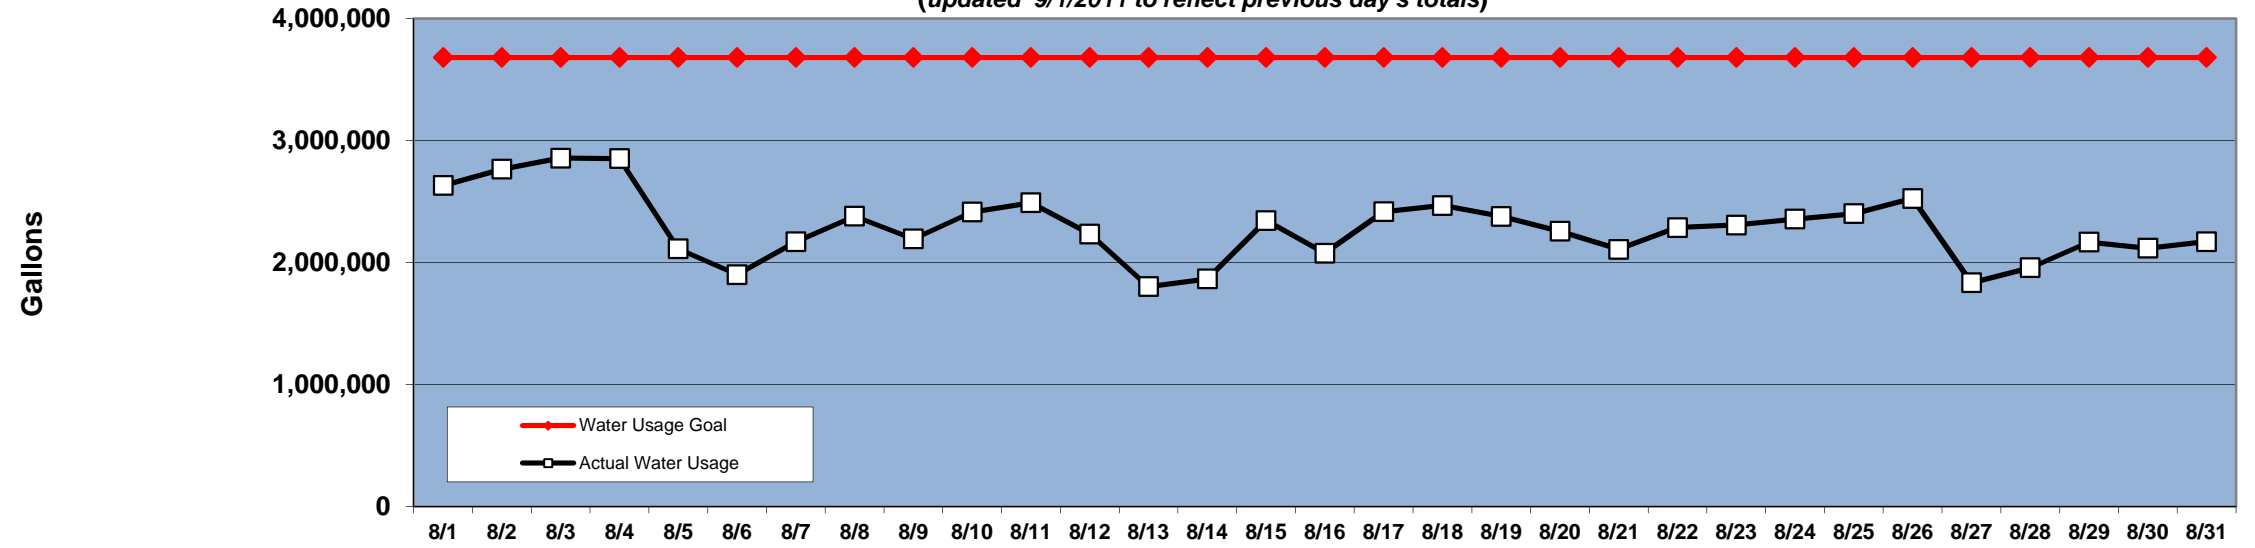

PINEHURST DAILY WATER USAGE FOR AUGUST 2011

(updated 9/1/2011 to reflect previous day's totals)

This data is supplied by Moore County Public Utilities. Currently in Stage 1 voluntary water restrictions.