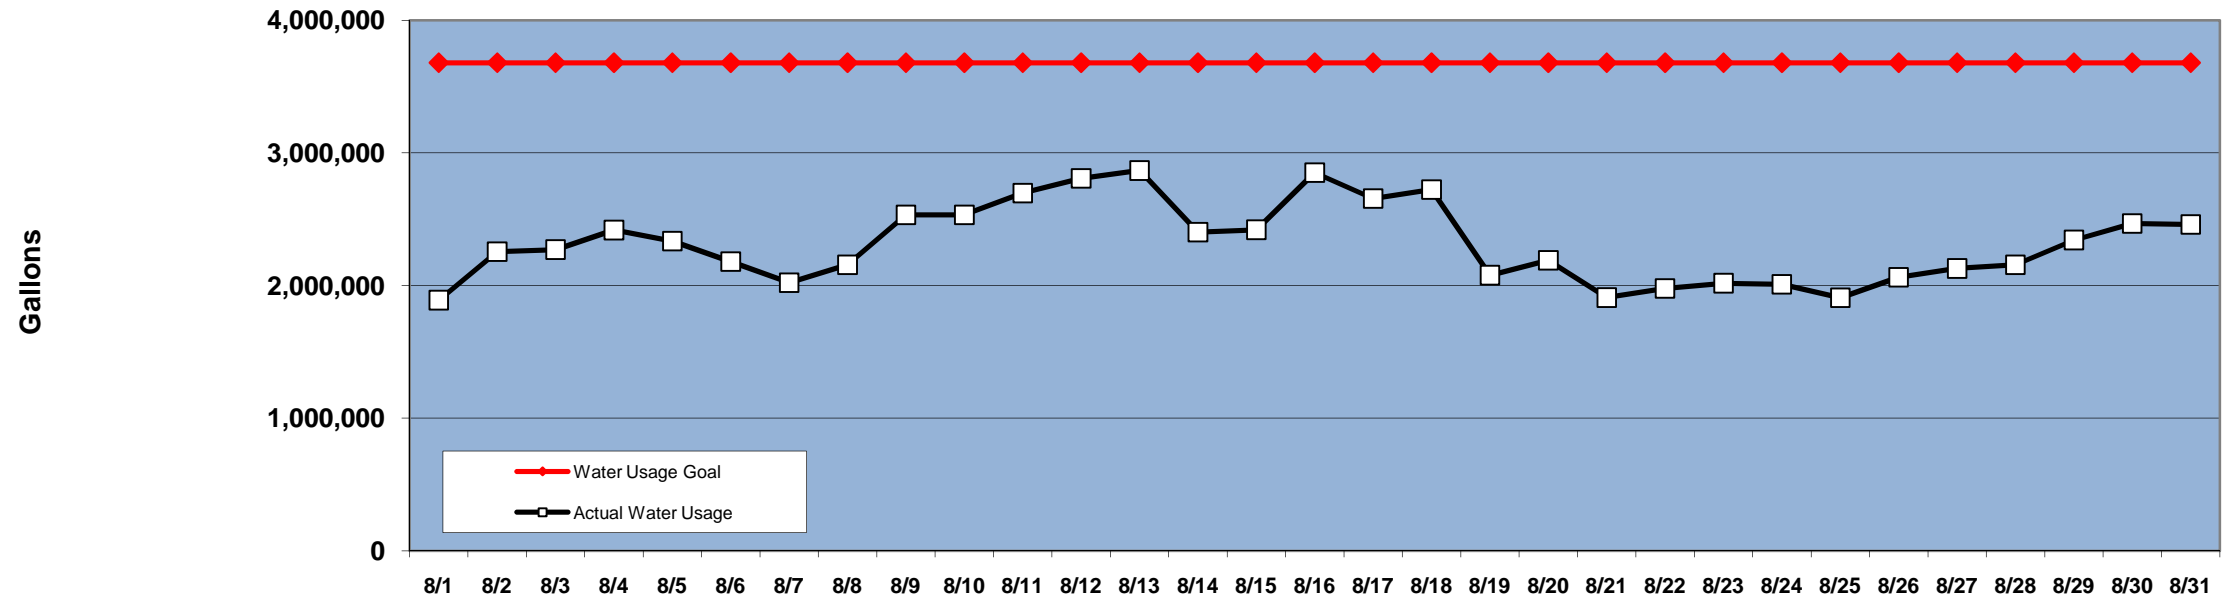

PINEHURST DAILY WATER USAGE FOR AUGUST 2010

(updated 9/1/10 to reflect previous day's totals)

This data is supplied by Moore County Public Utilities. Currently in Stage 1 voluntary water restrictions.