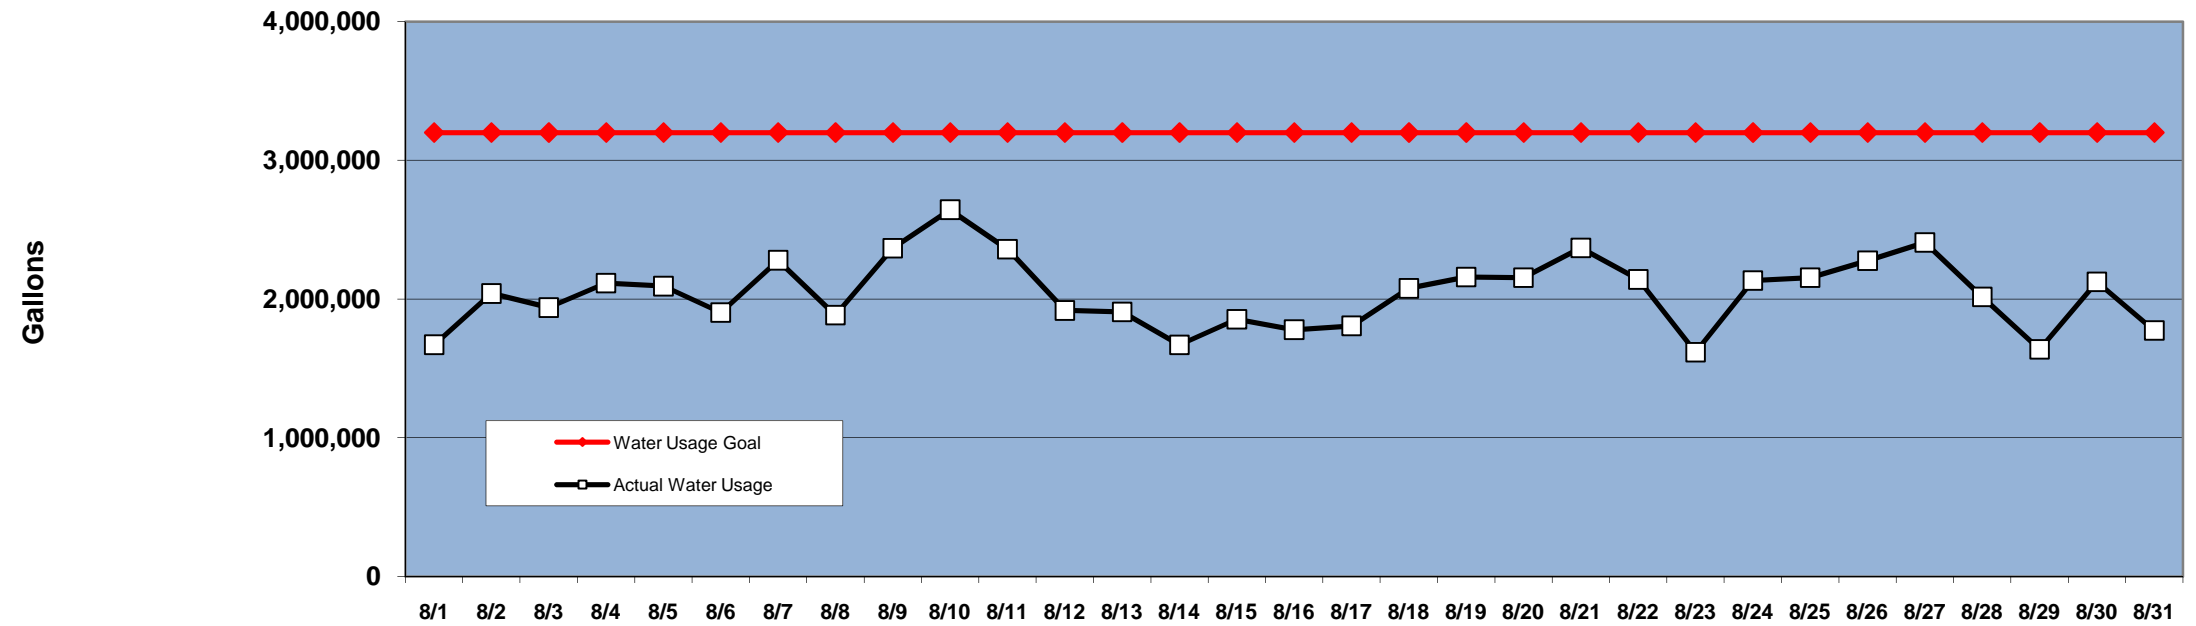

PINEHURST DAILY WATER USAGE FOR AUGUST 2009
(updated 9/1/09 to reflect previous days totals)

This data is supplied by Moore County Public Utilities. Currently in Stage 1 voluntary water restrictions.