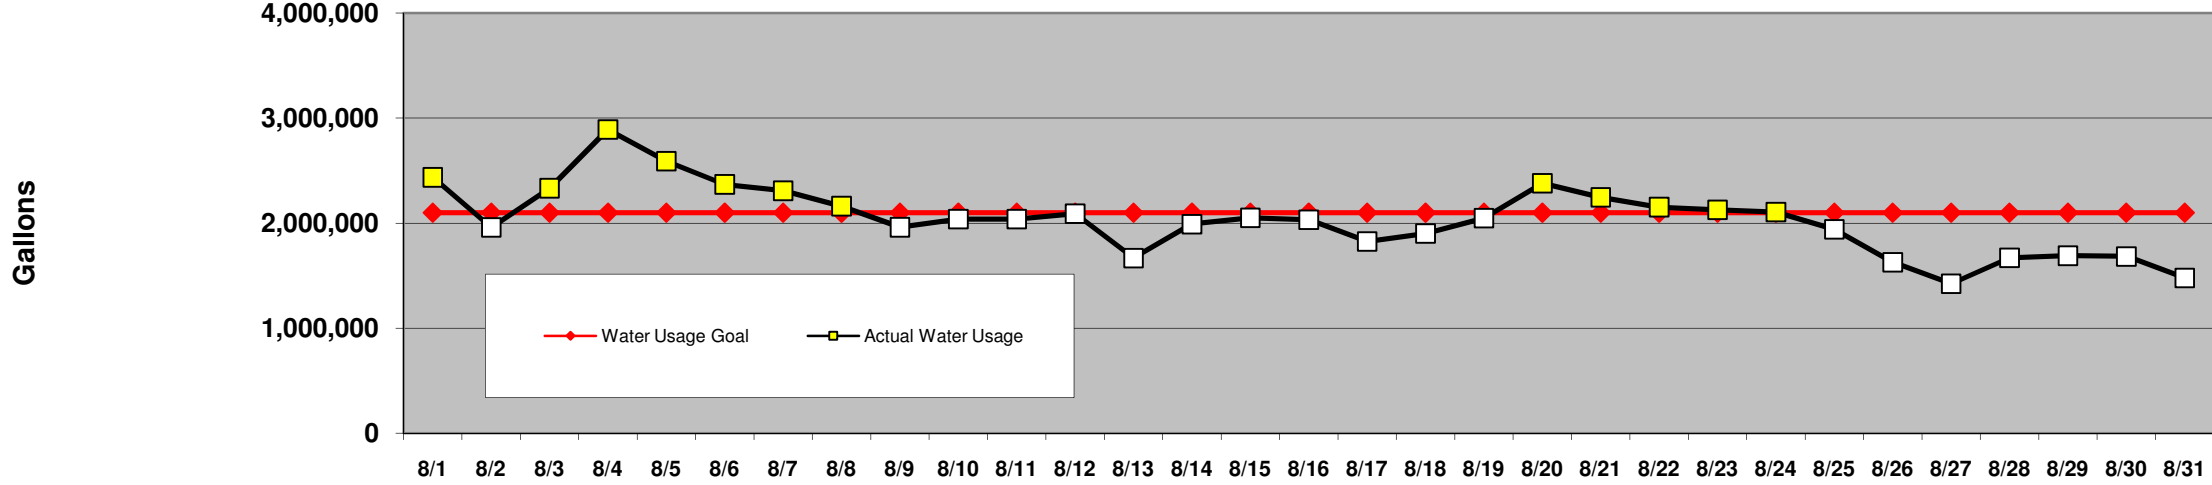

PINEHURST DAILY WATER USAGE FOR AUGUST

(updated 9/2/08 to reflect previous days totals)

This data is supplied by Moore County Public Utilities. Currently in Stage 2 water restrictions.