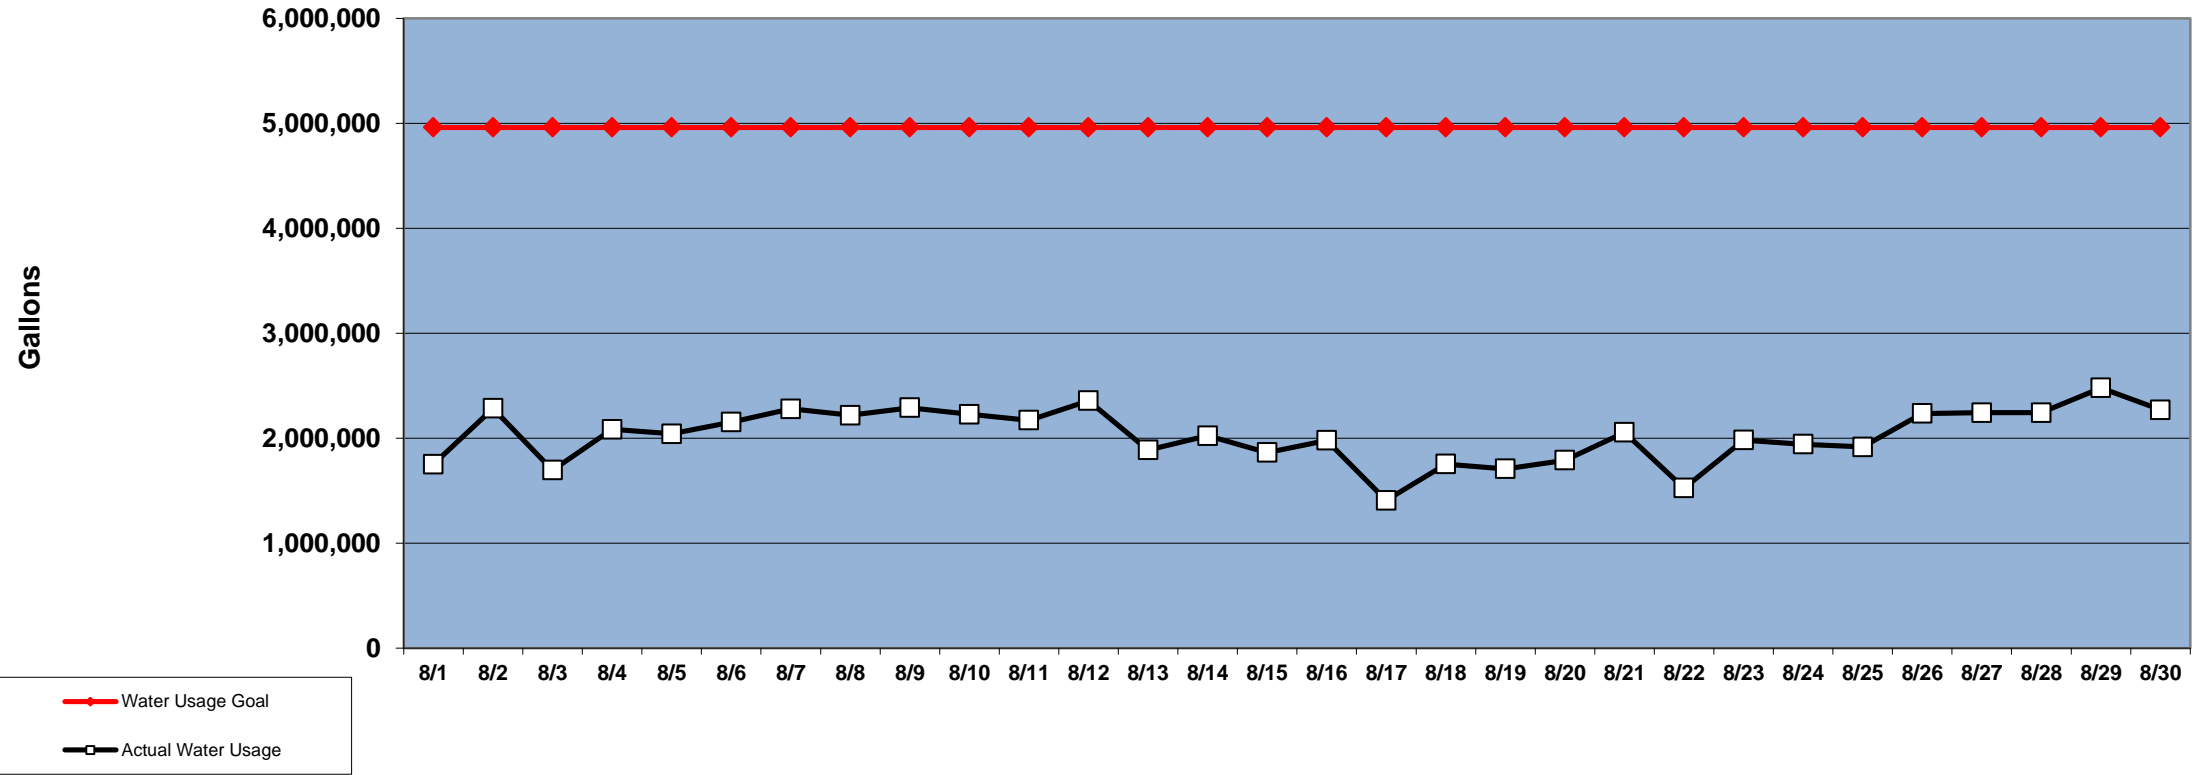

PINEHURST DAILY WATER USAGE FOR AUGUST 2013
(updated 9/4/13 to reflect previous day's totals)

This data is supplied by Moore County Public Utilities. Currently in Stage 1 voluntary water restrictions.