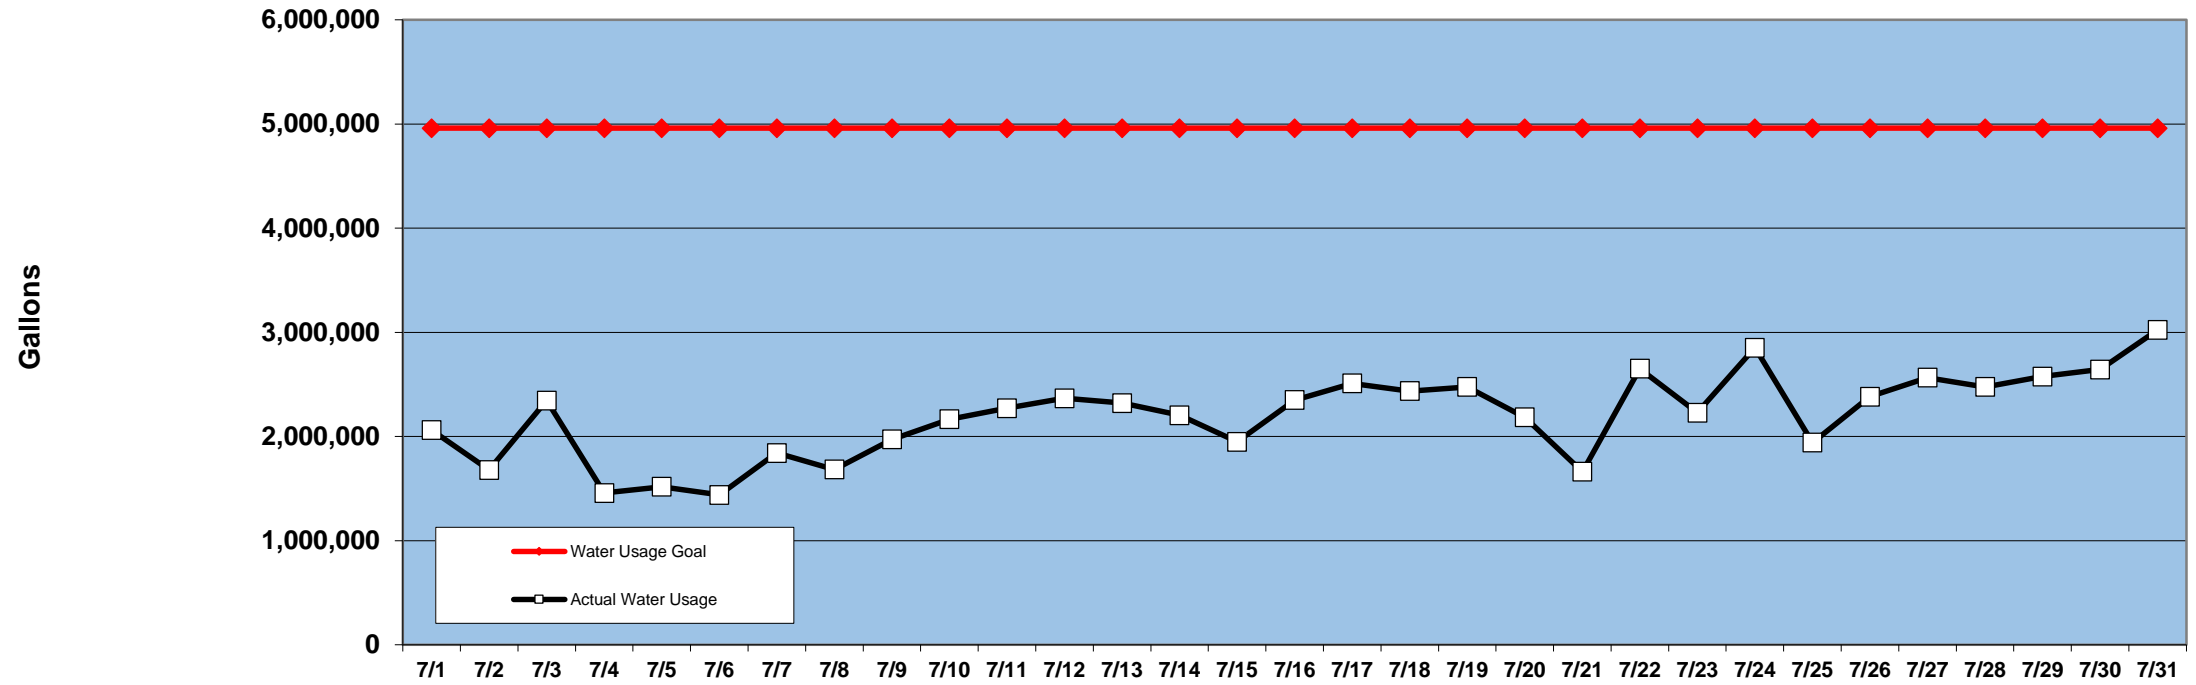

PINEHURST DAILY WATER USAGE FOR JULY 2015
(updated 8/3/15 to reflect previous day's totals)

This data is supplied by Moore County Public Utilities. Currently in Stage 1 voluntary water restrictions.