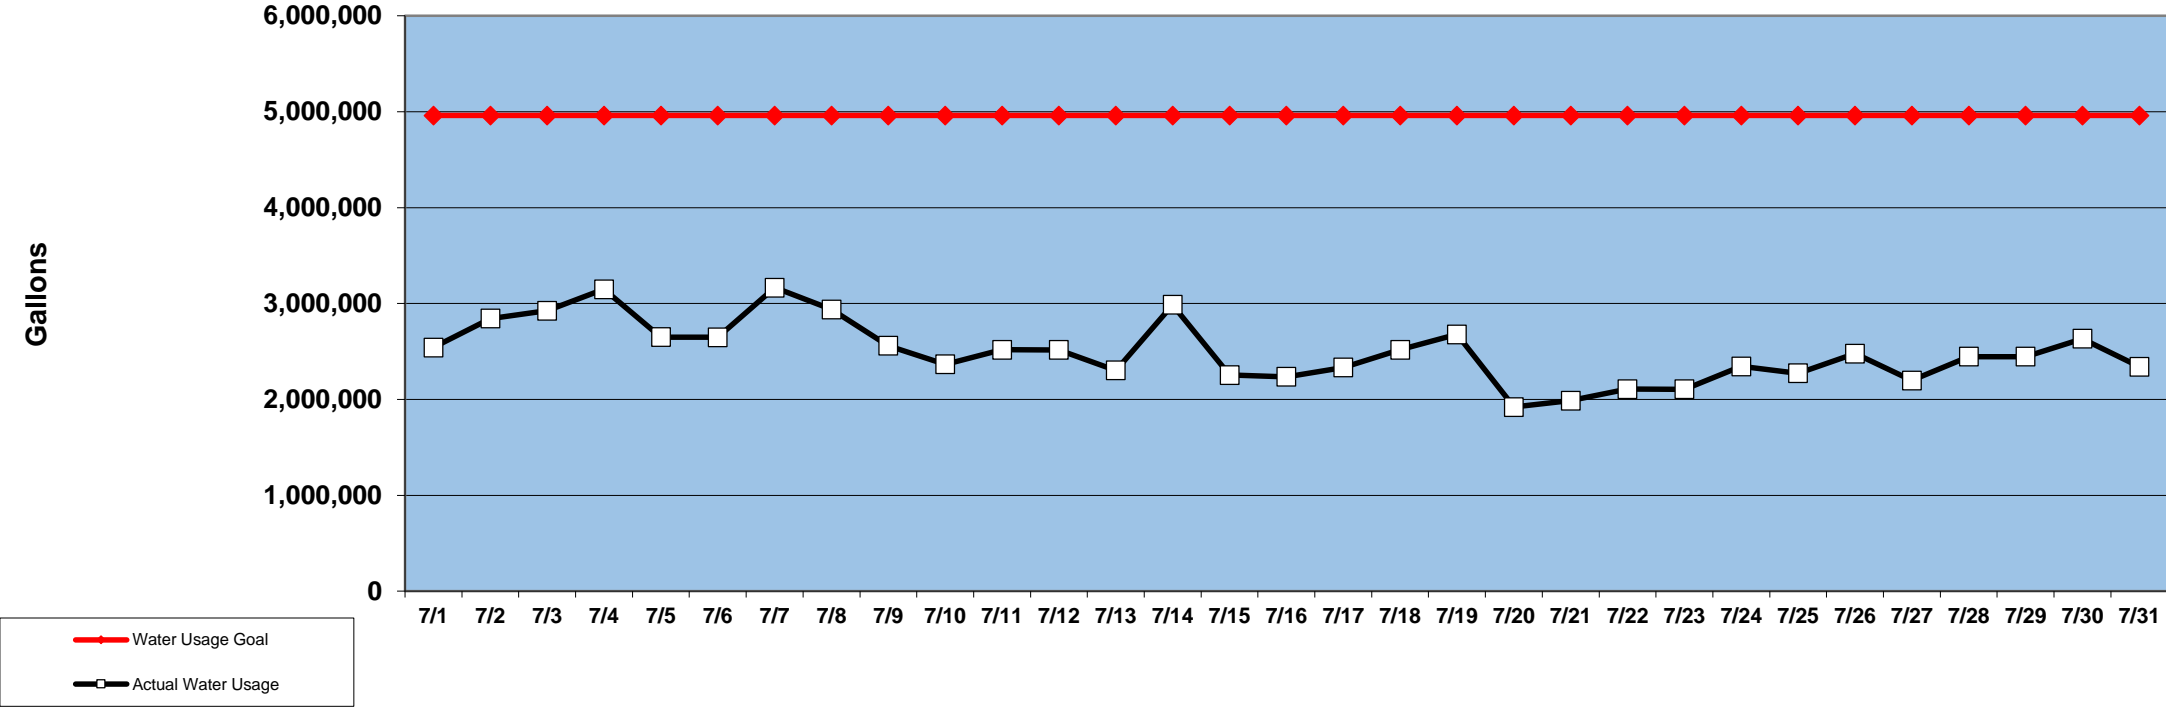

### PINEHURST DAILY WATER USAGE FOR JULY 2014

(updated 8/4/14 to reflect previous day's totals)

This data is supplied by Moore County Public Utilities. Currently in Stage 1 voluntary water restrictions.