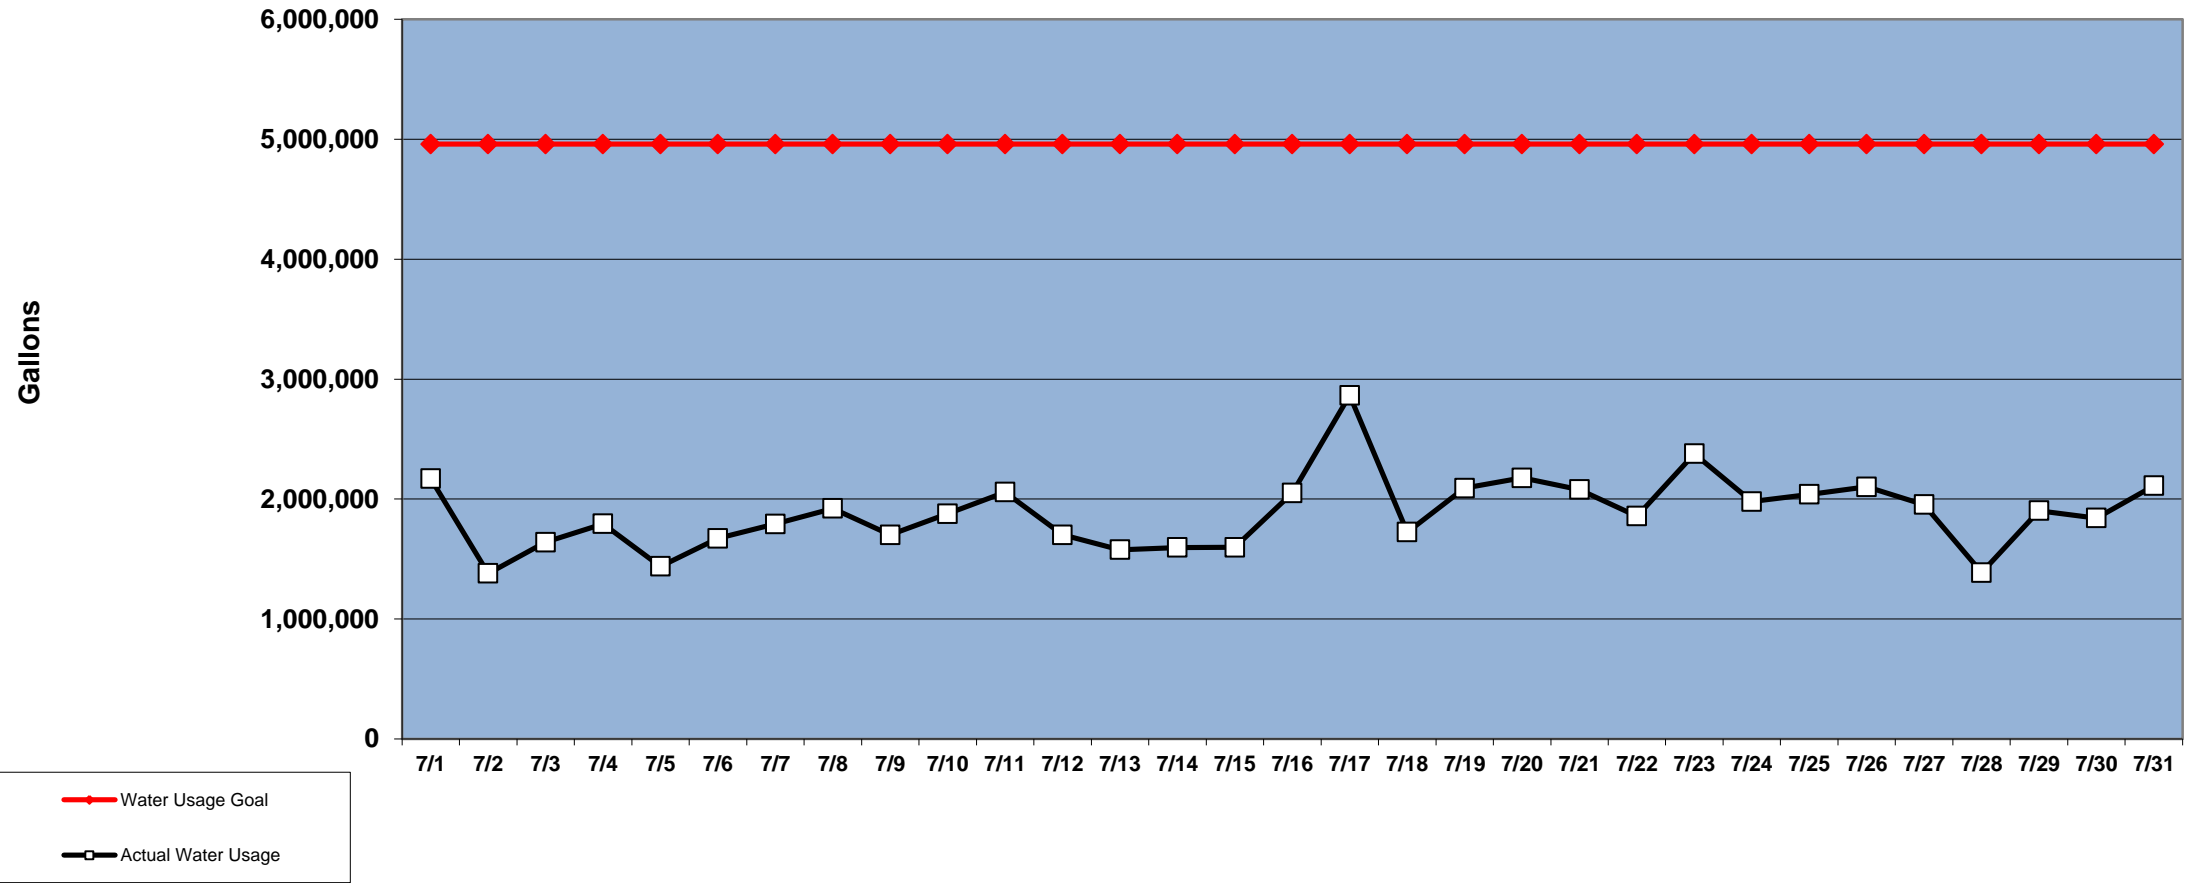

PINEHURST DAILY WATER USAGE FOR JULY 2013
(updated 8/1/13 to reflect previous day's totals)

This data is supplied by Moore County Public Utilities. Currently in Stage 1 voluntary water restrictions.