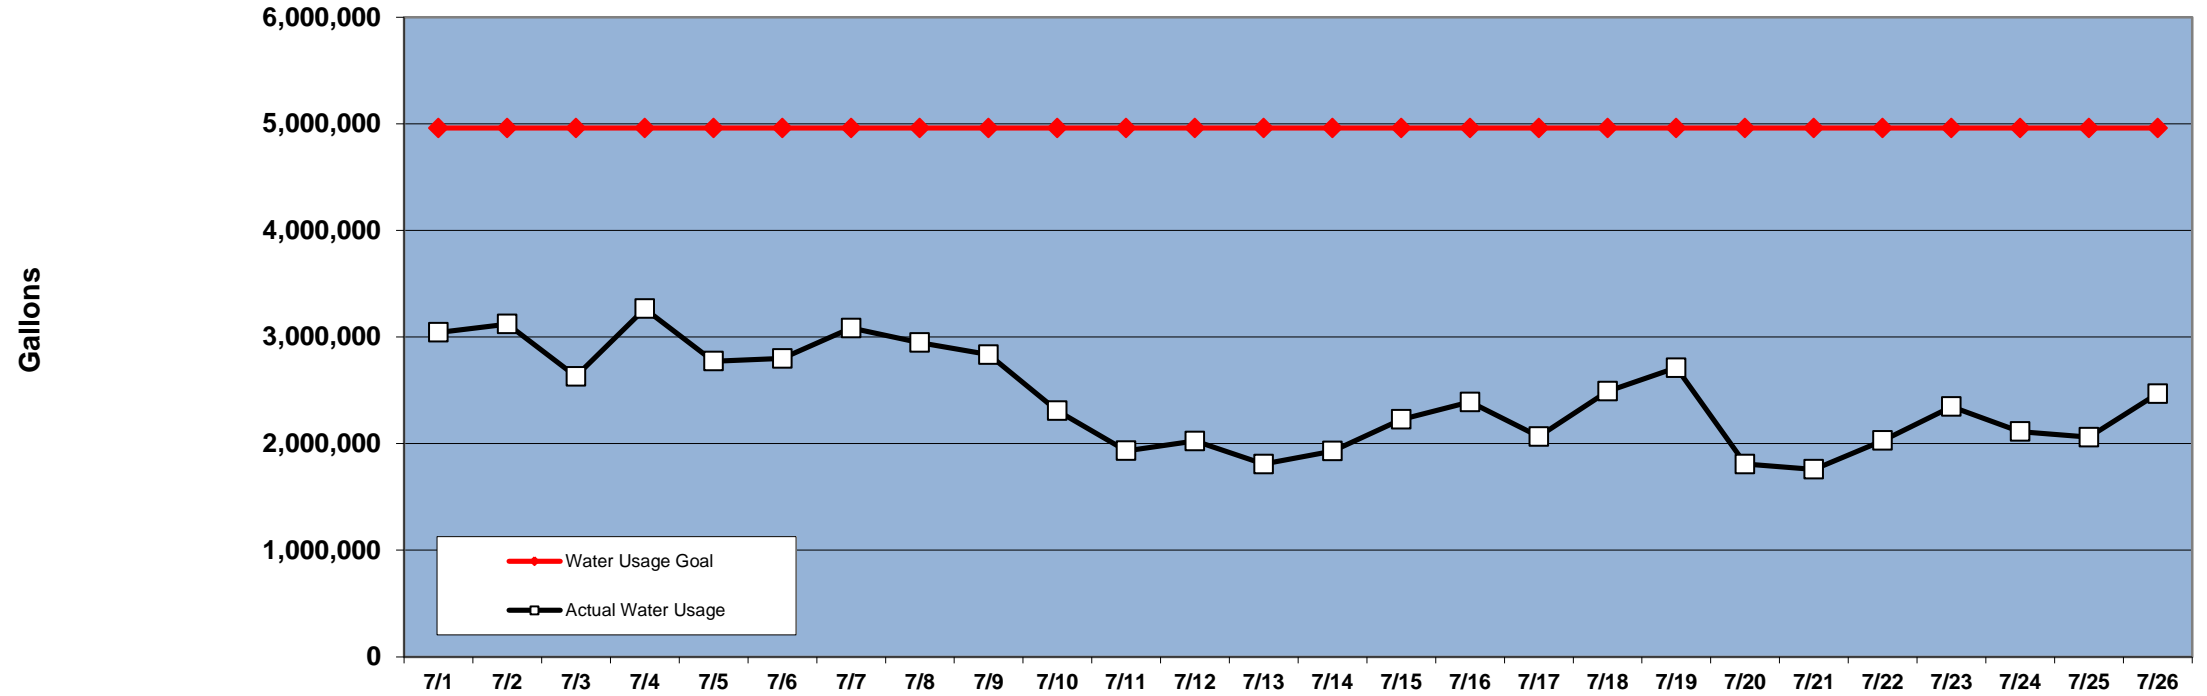

**PINEHURST DAILY WATER USAGE FOR JULY 2012**  
*(updated 8/1/12 to reflect previous day's totals)*

This data is supplied by Moore County Public Utilities. Currently in Stage 1 voluntary water restrictions.