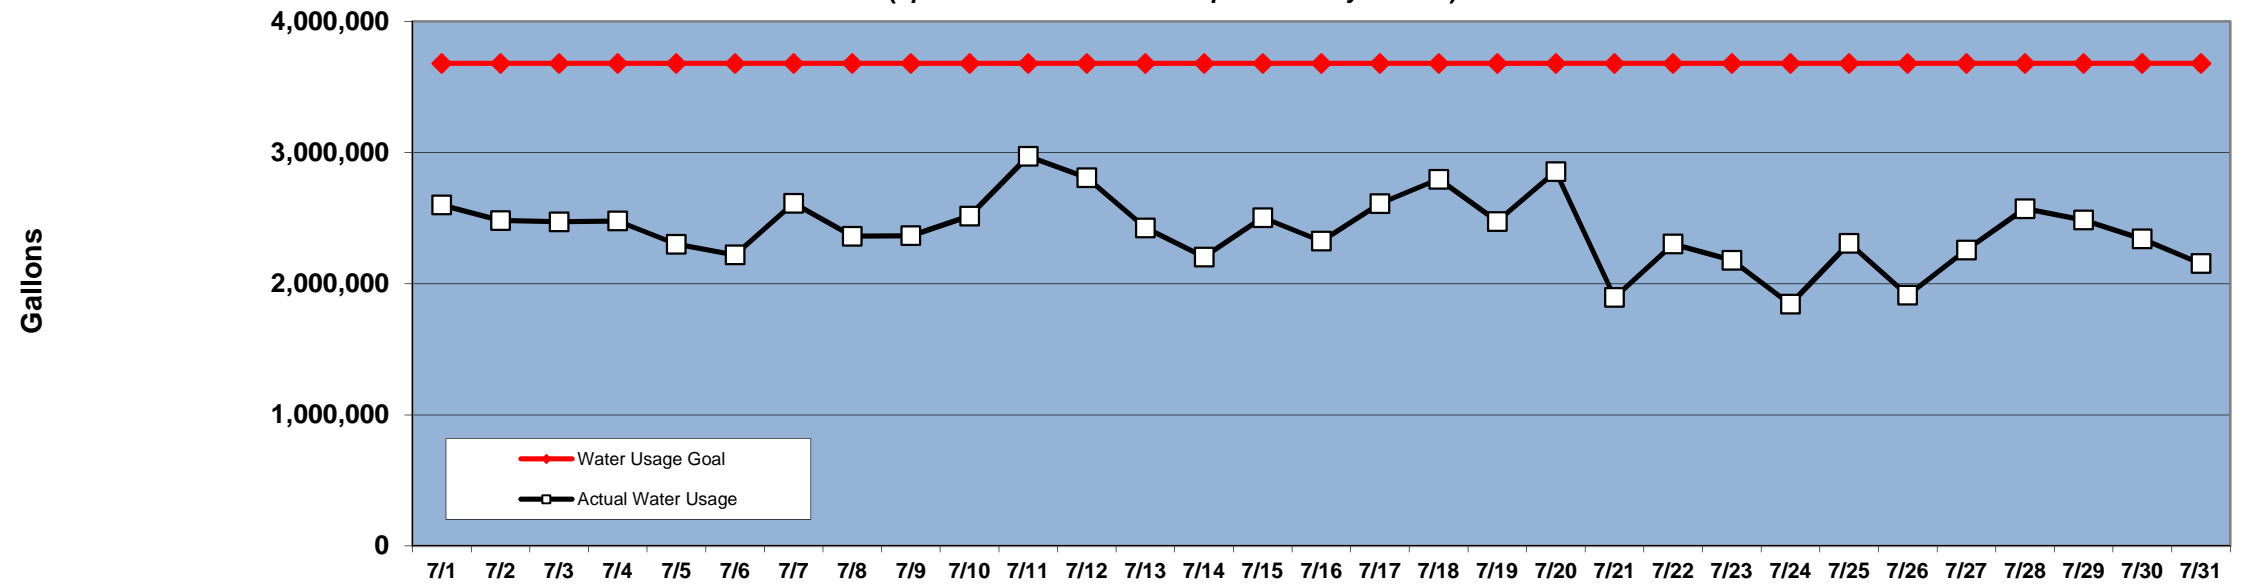

PINEHURST DAILY WATER USAGE FOR JULY 2011

(updated 8/1/2011 to reflect previous day's totals)

This data is supplied by Moore County Public Utilities. Currently in Stage 1 voluntary water restrictions.