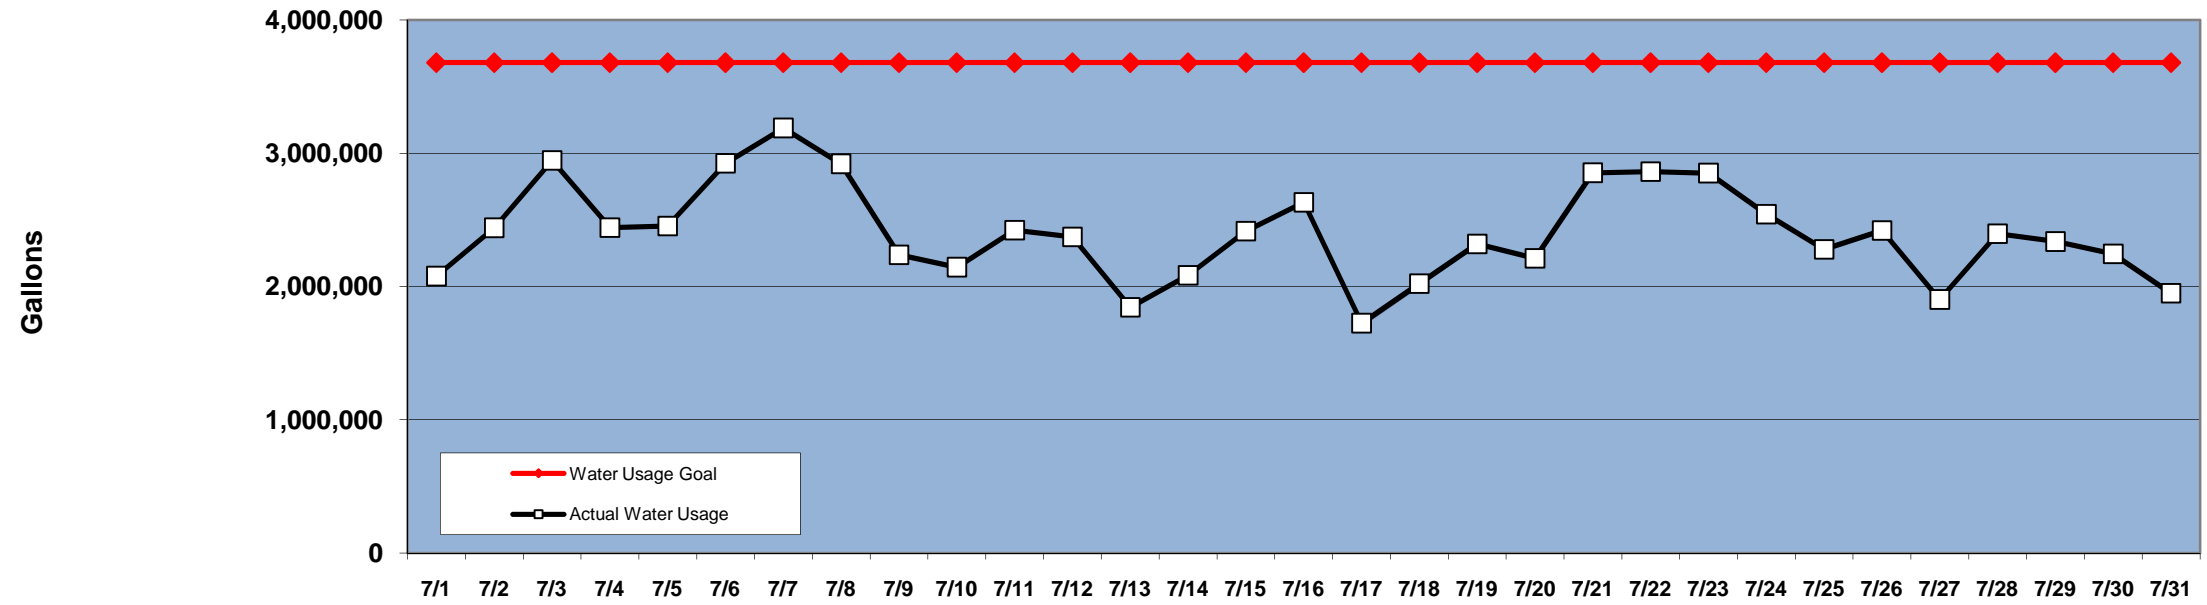

PINEHURST DAILY WATER USAGE FOR JULY 2010

(updated 8/2/10 to reflect previous day's totals)

This data is supplied by Moore County Public Utilities. Currently in Stage 1 voluntary water restrictions.