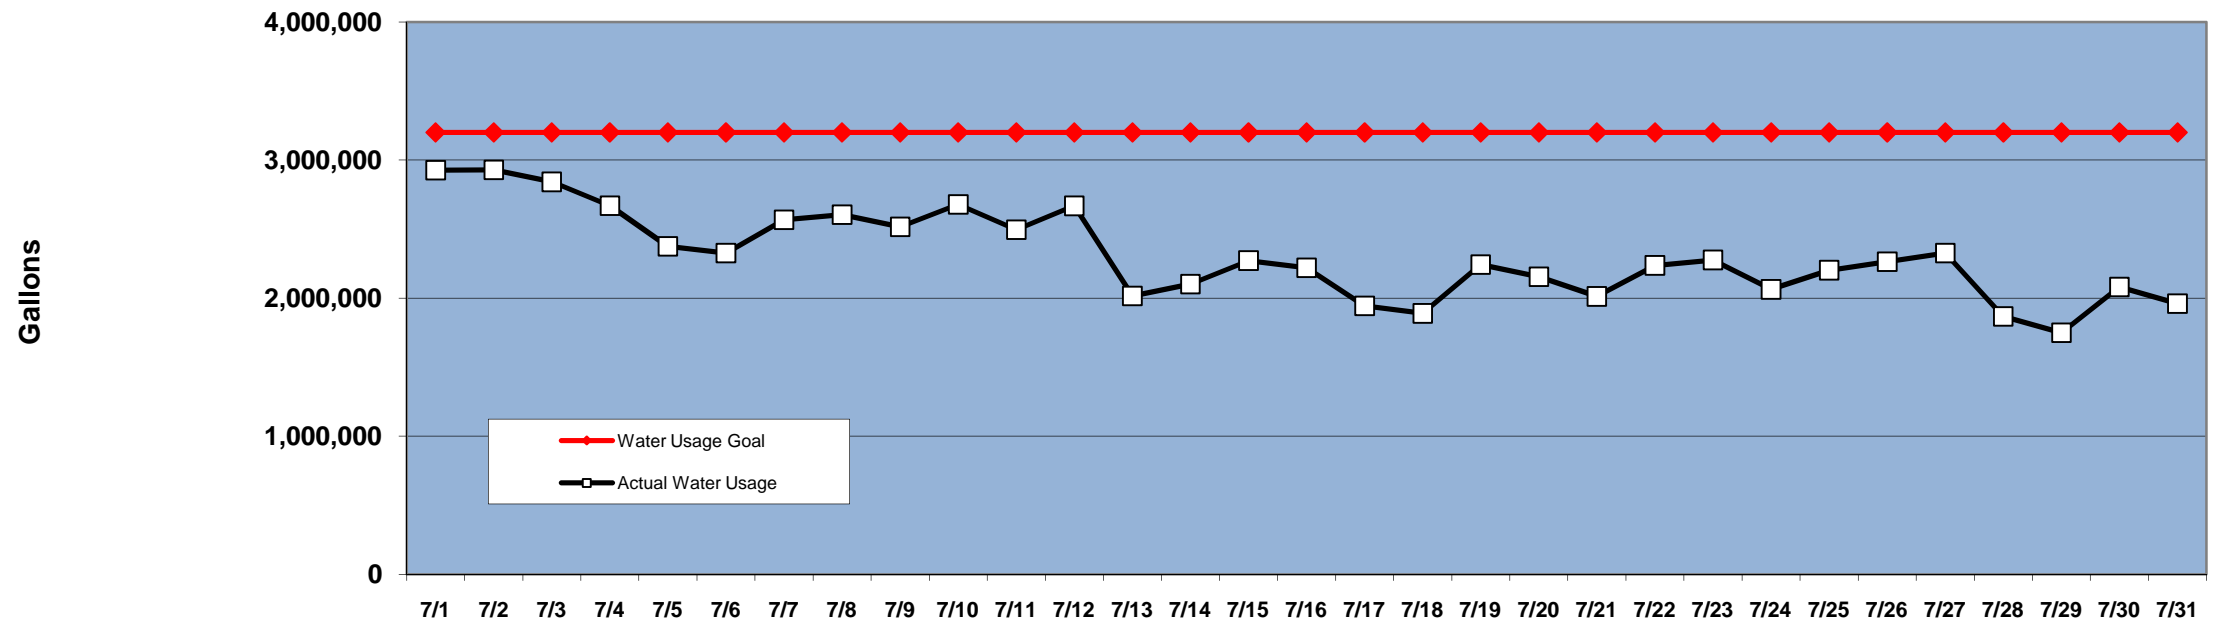

PINEHURST DAILY WATER USAGE FOR JULY 2009
(updated 8/1/09 to reflect previous days totals)

This data is supplied by Moore County Public Utilities. Currently in Stage 1 voluntary water restrictions.