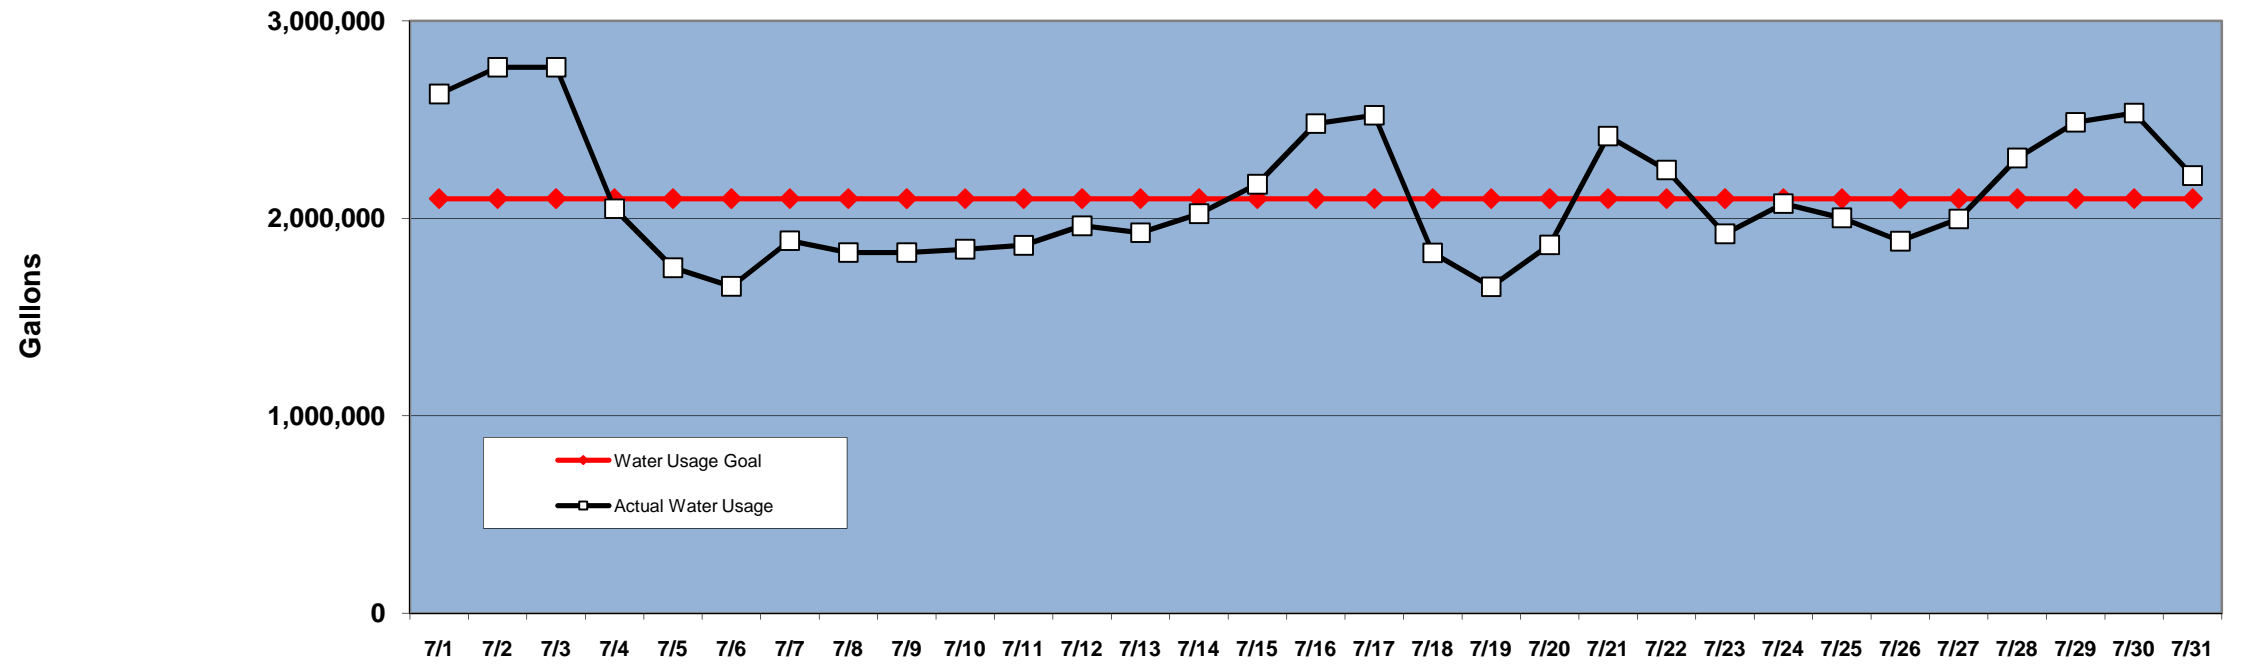

PINEHURST DAILY WATER USAGE FOR JULY 2008

(updated 8/1/08 to reflect previous day's totals)

This data is supplied by Moore County Public Utilities. Currently in Stage 2 Water Restrictions.