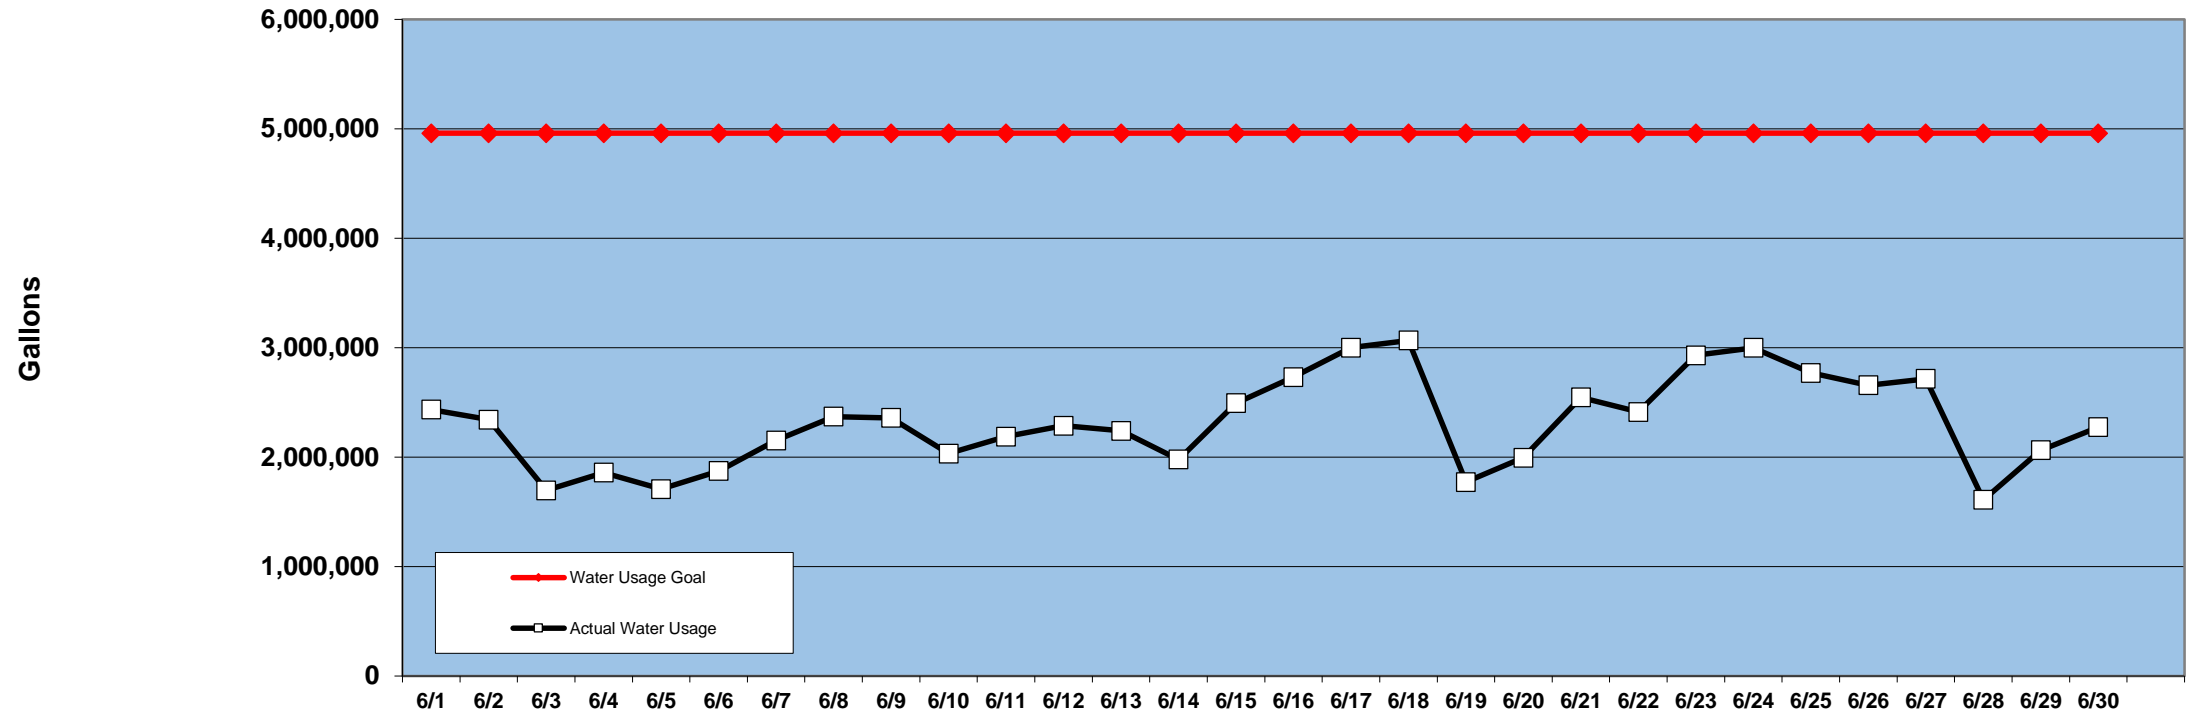

PINEHURST DAILY WATER USAGE FOR JUNE 2015
(updated 7/8/15 to reflect previous day's totals)

This data is supplied by Moore County Public Utilities. Currently in Stage 1 voluntary water restrictions.