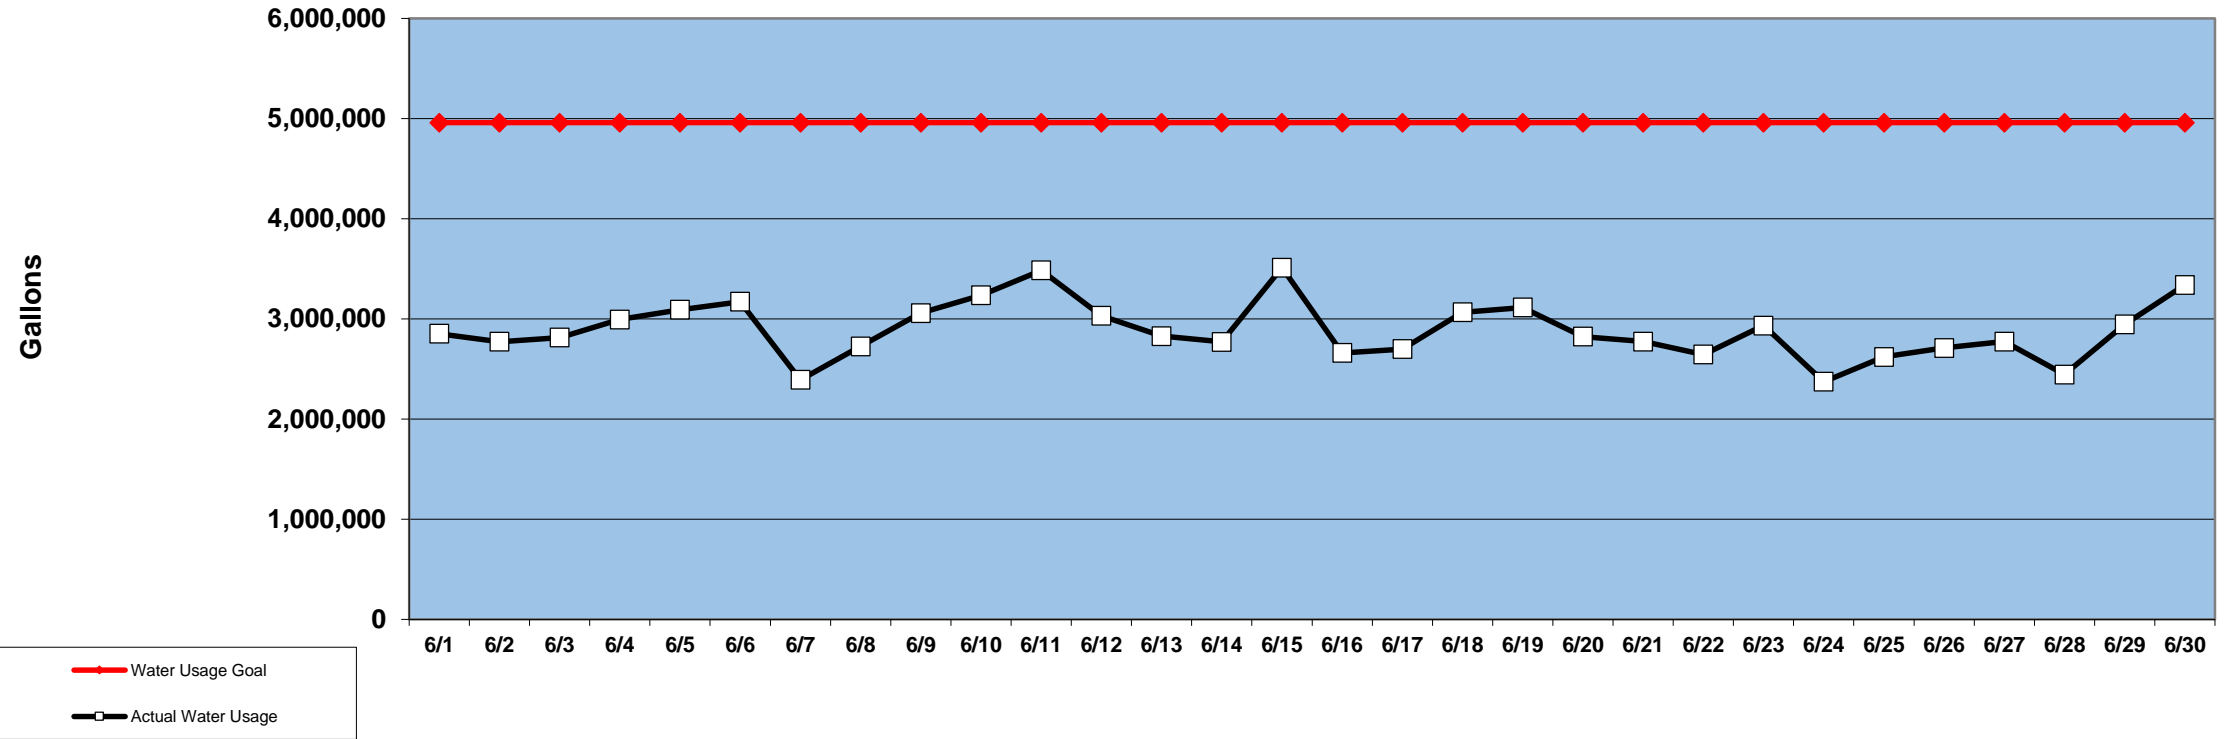

PINEHURST DAILY WATER USAGE FOR JUNE 2014

(updated 7/9/14 to reflect previous day's totals)

This data is supplied by Moore County Public Utilities. Currently in Stage 1 voluntary water restrictions.