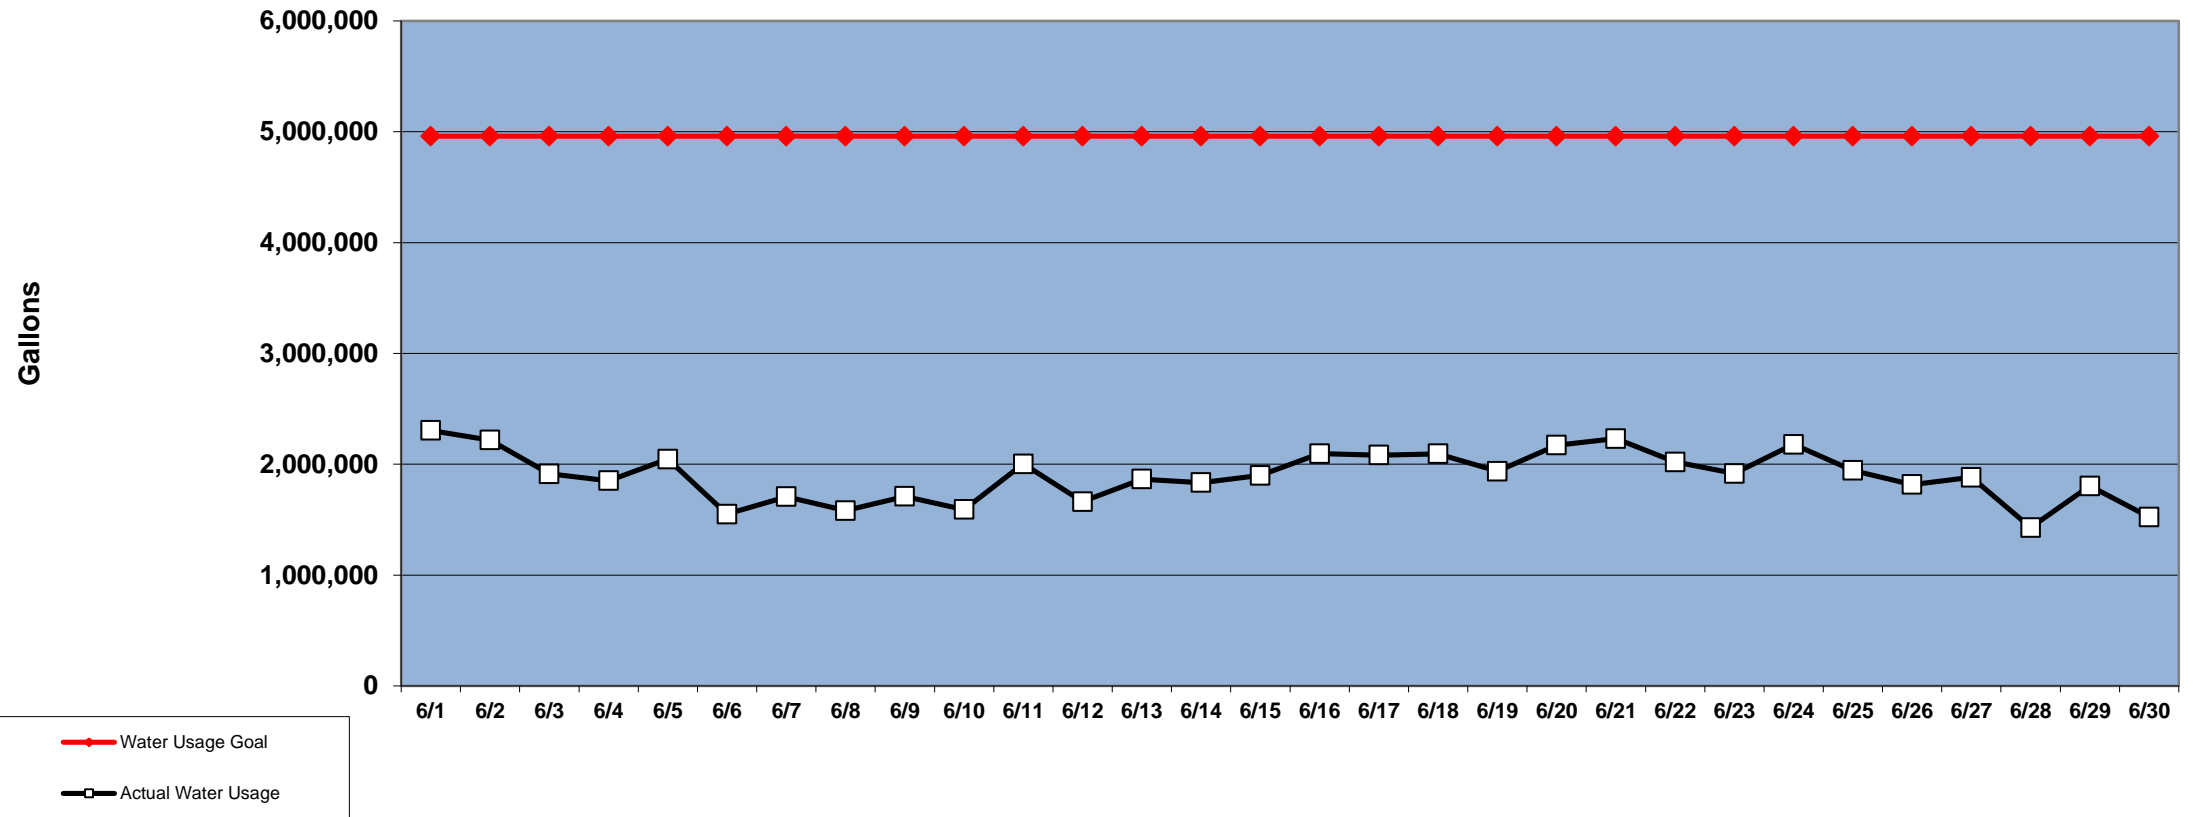

### PINEHURST DAILY WATER USAGE FOR JUNE 2013 (updated 7/5/13 to reflect previous day's totals)

This data is supplied by Moore County Public Utilities. Currently in Stage 1 voluntary water restrictions.