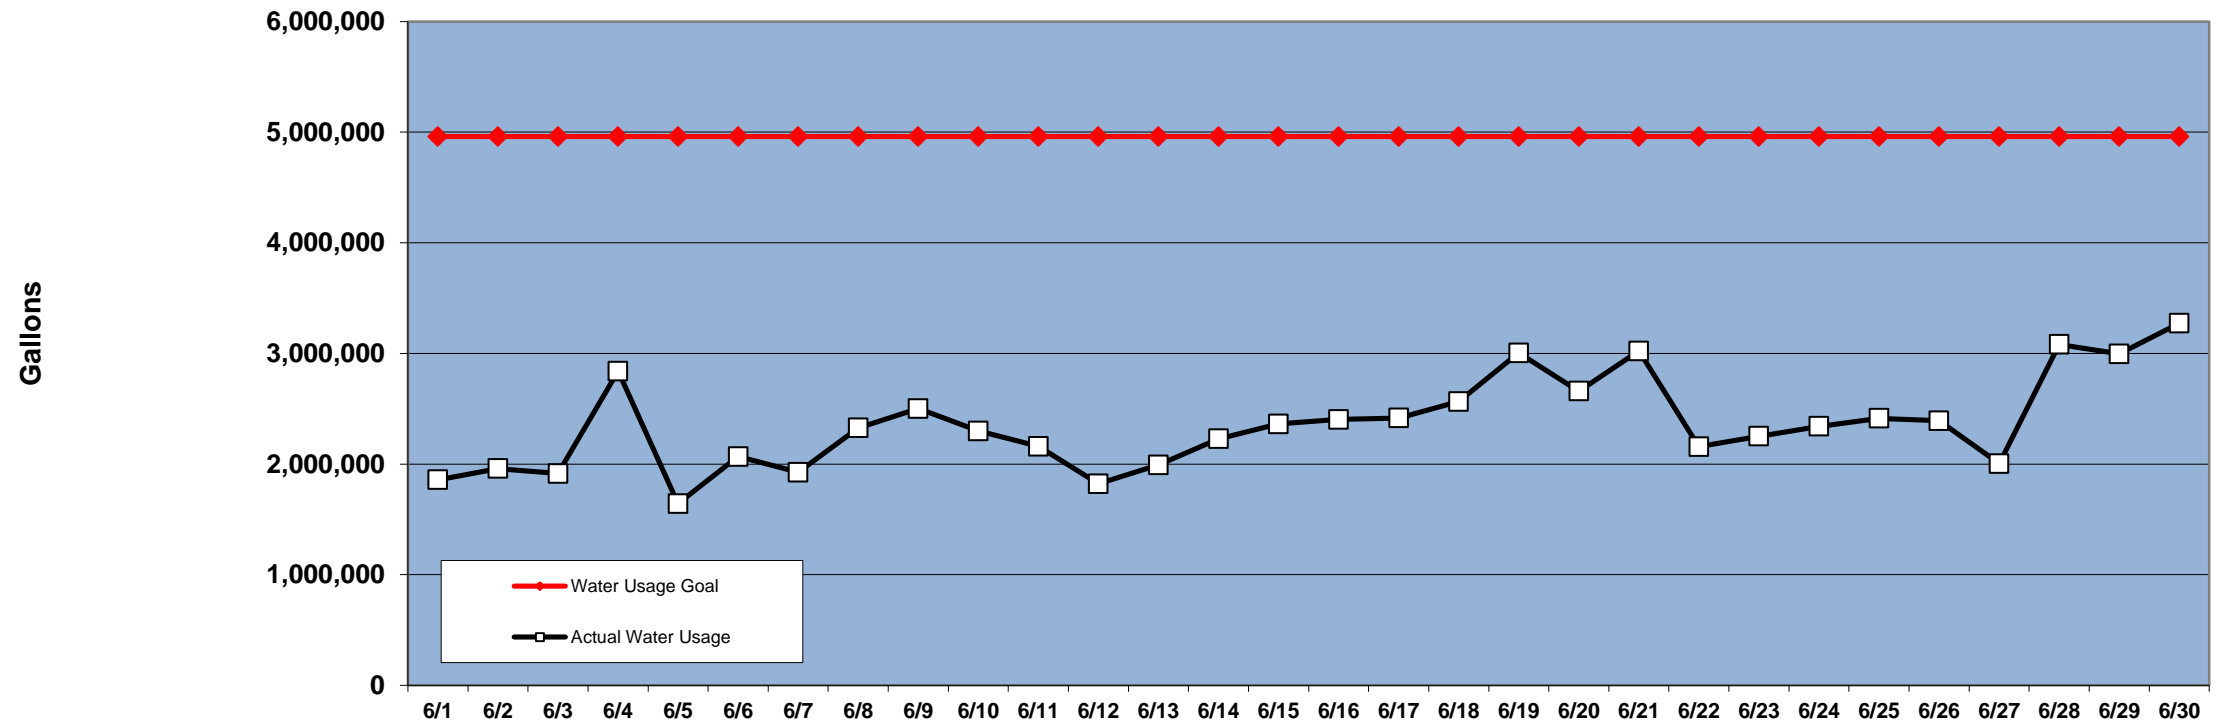

### PINEHURST DAILY WATER USAGE FOR JUNE 2012 (updated 7/3/12 to reflect previous day's totals)

This data is supplied by Moore County Public Utilities. Currently in Stage 1 voluntary water restrictions.