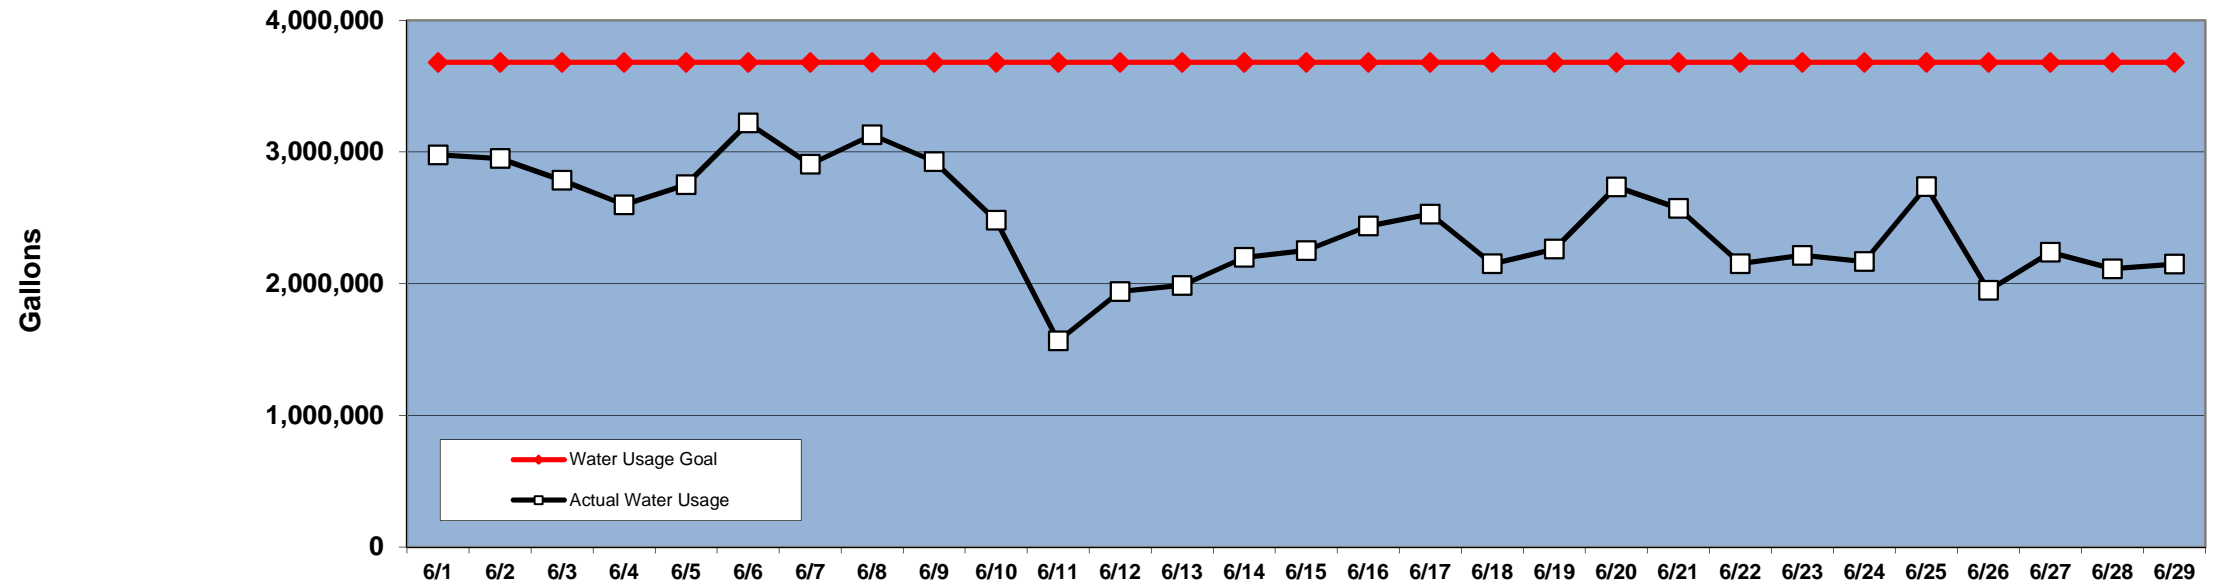

### PINEHURST DAILY WATER USAGE FOR JUNE 2011

(updated 6/30/2011 to reflect previous day's totals)

This data is supplied by Moore County Public Utilities. Currently in Stage 1 voluntary water restrictions.