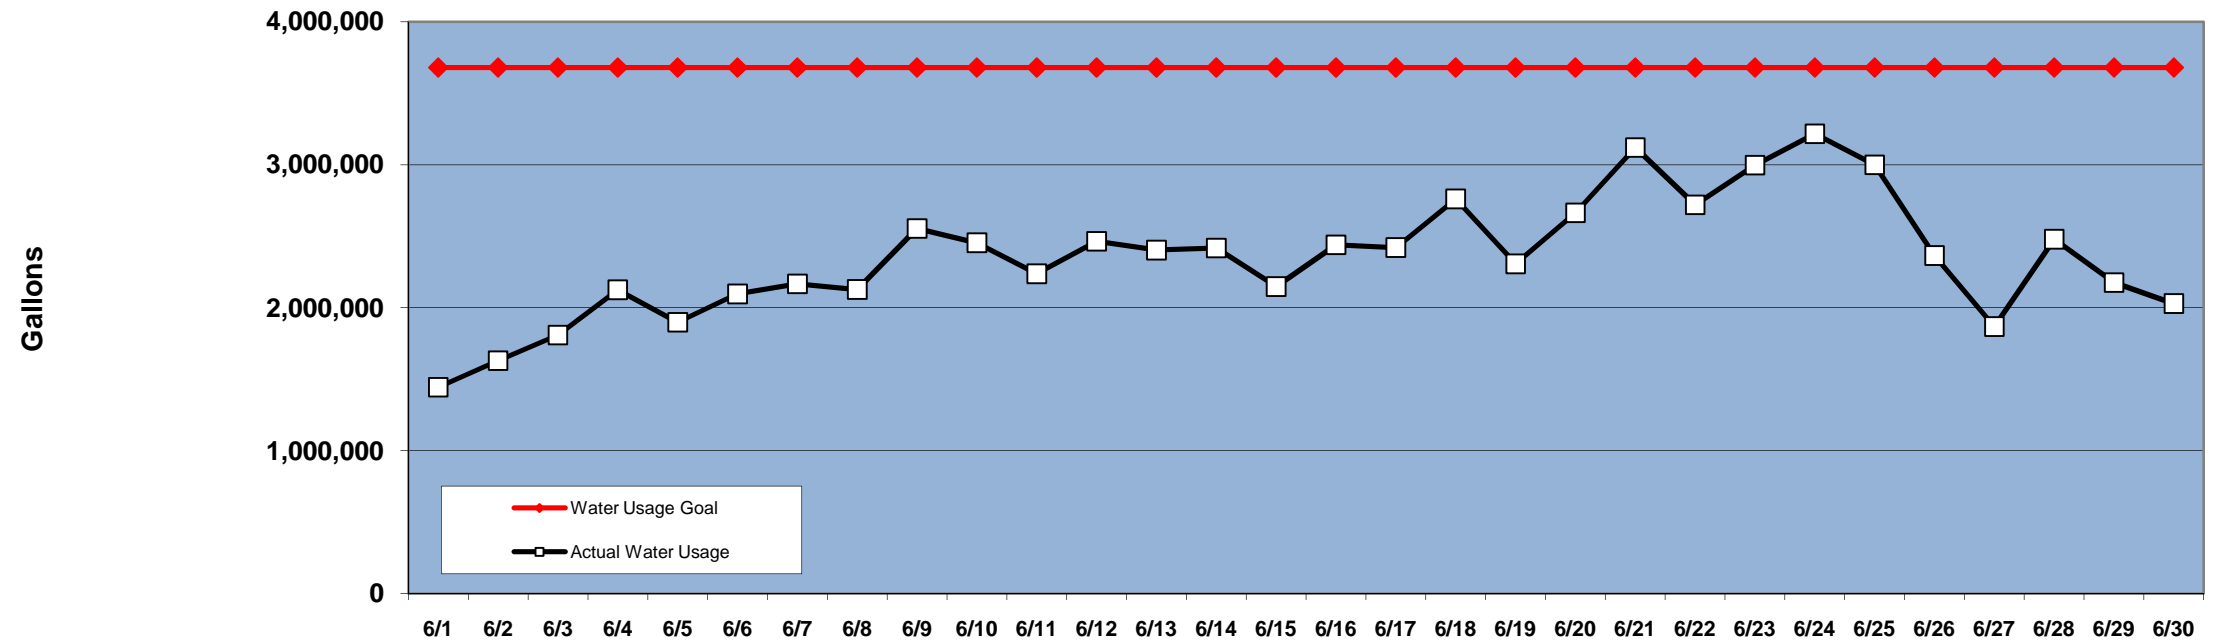

PINEHURST DAILY WATER USAGE FOR JUNE 2010 (updated 7/1/10 to reflect previous day's totals)

This data is supplied by Moore County Public Utilities. Currently in Stage 1 voluntary water restrictions.