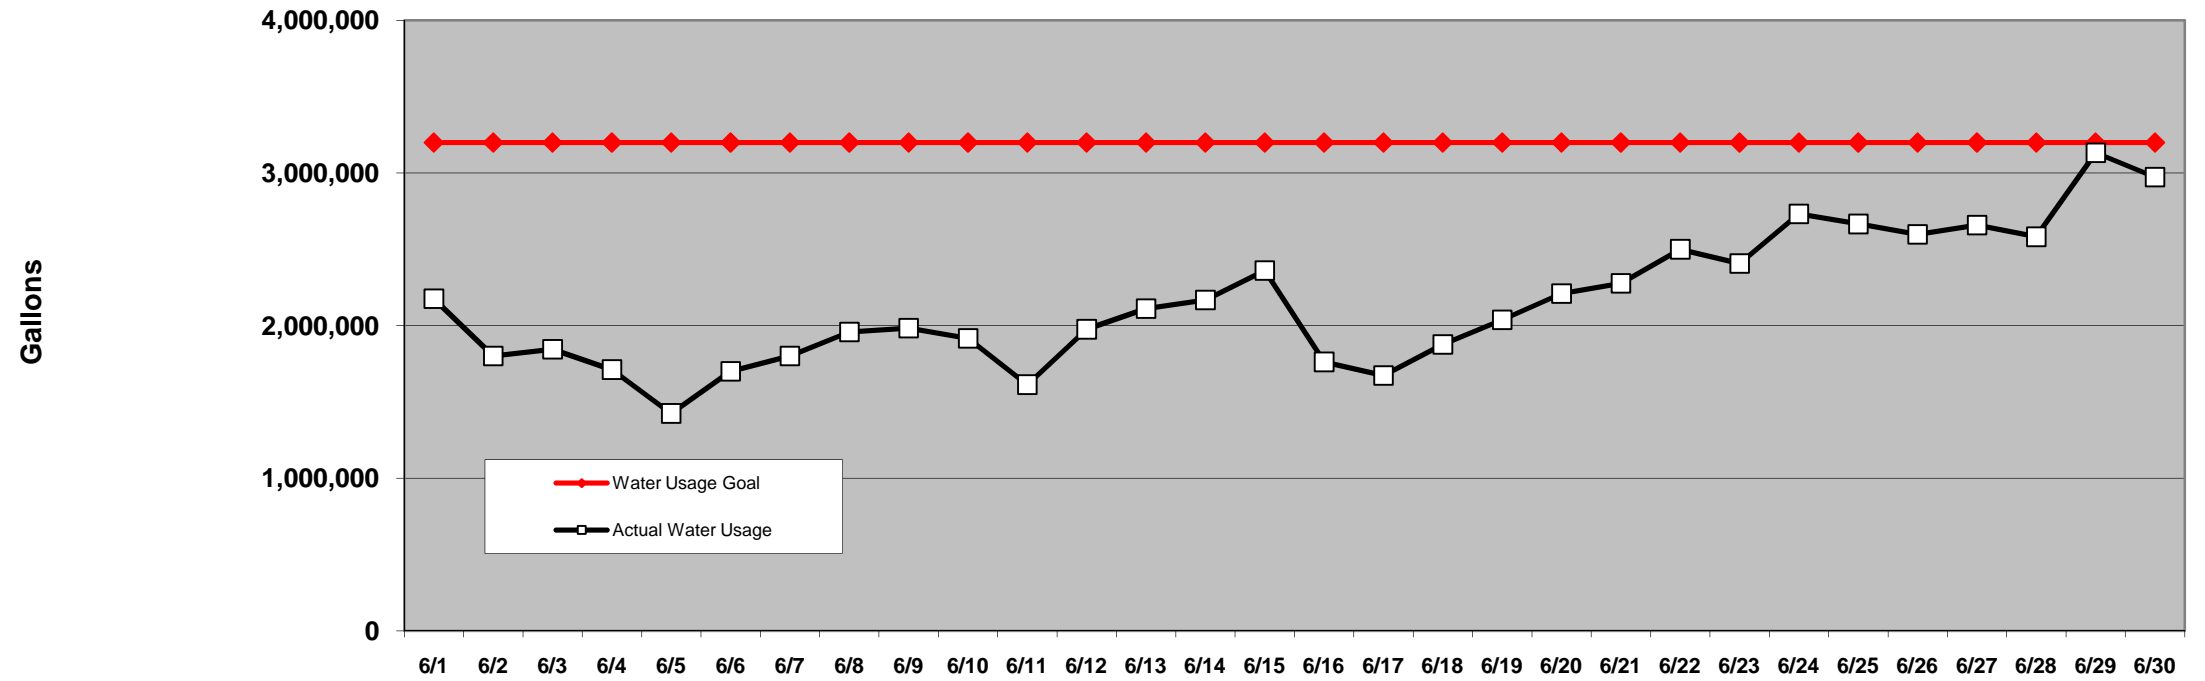

### PINEHURST DAILY WATER USAGE FOR JUNE 2009

(updated 7/1/2009 to reflect previous days totals)

This data is supplied by Moore County Public Utilities. Currently in Stage 1 voluntary water restrictions.