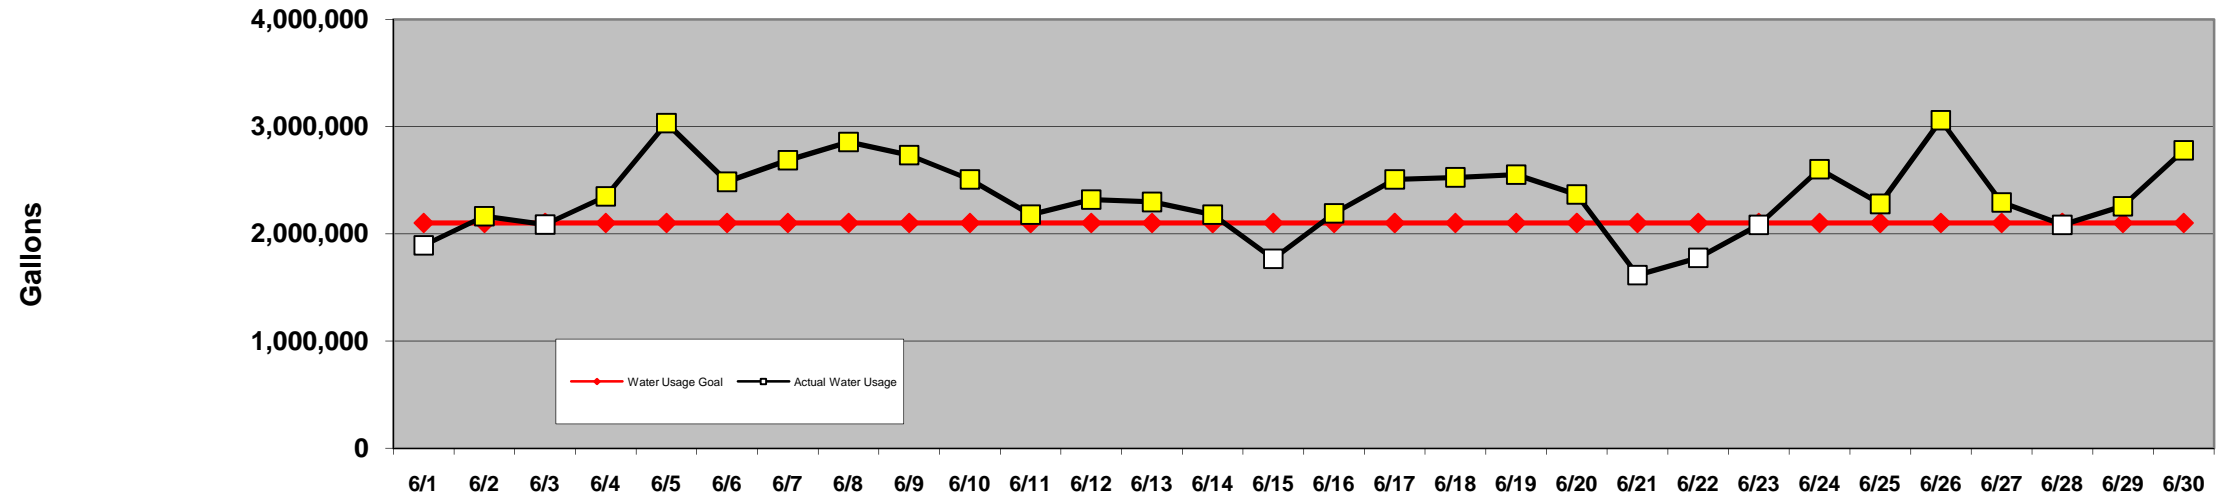

**PINEHURST DAILY WATER USAGE FOR JUNE**  
*(updated 7/108 to reflect previous days totals)*

This data is supplied by Moore County Public Utilities. **STAGE 2 WATER RESTRICTIONS IMPLEMENTED 4/1/08 .**