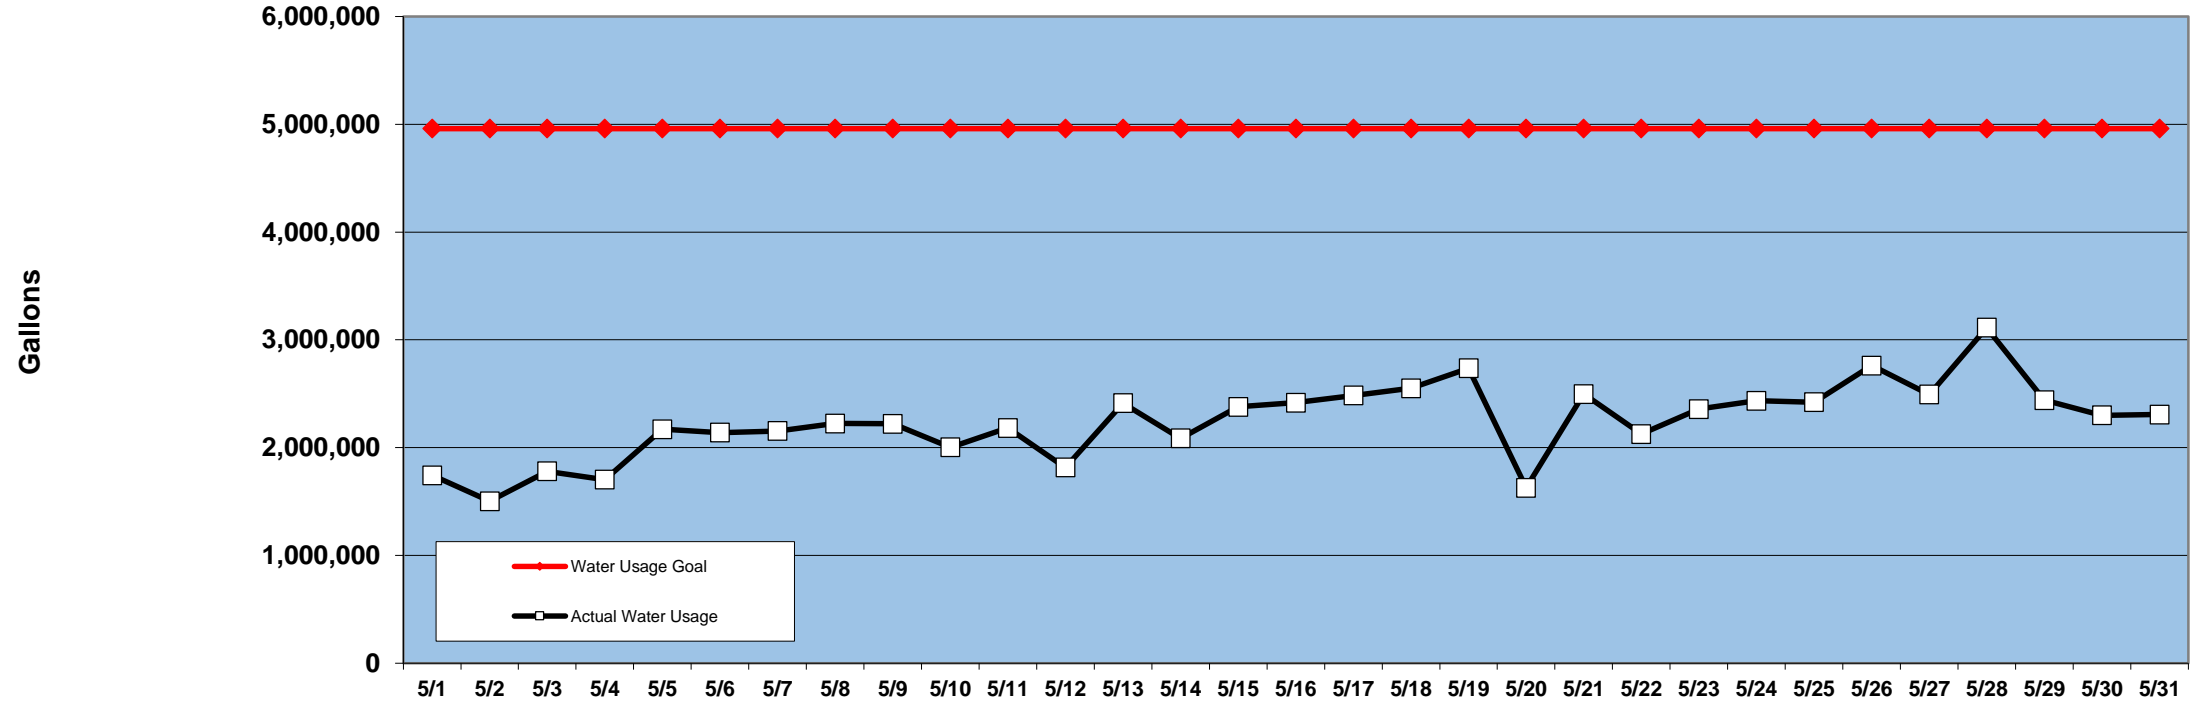

PINEHURST DAILY WATER USAGE FOR MAY 2015
(updated 6/4/15 to reflect previous day's totals)

This data is supplied by Moore County Public Utilities. Currently in Stage 1 voluntary water restrictions.