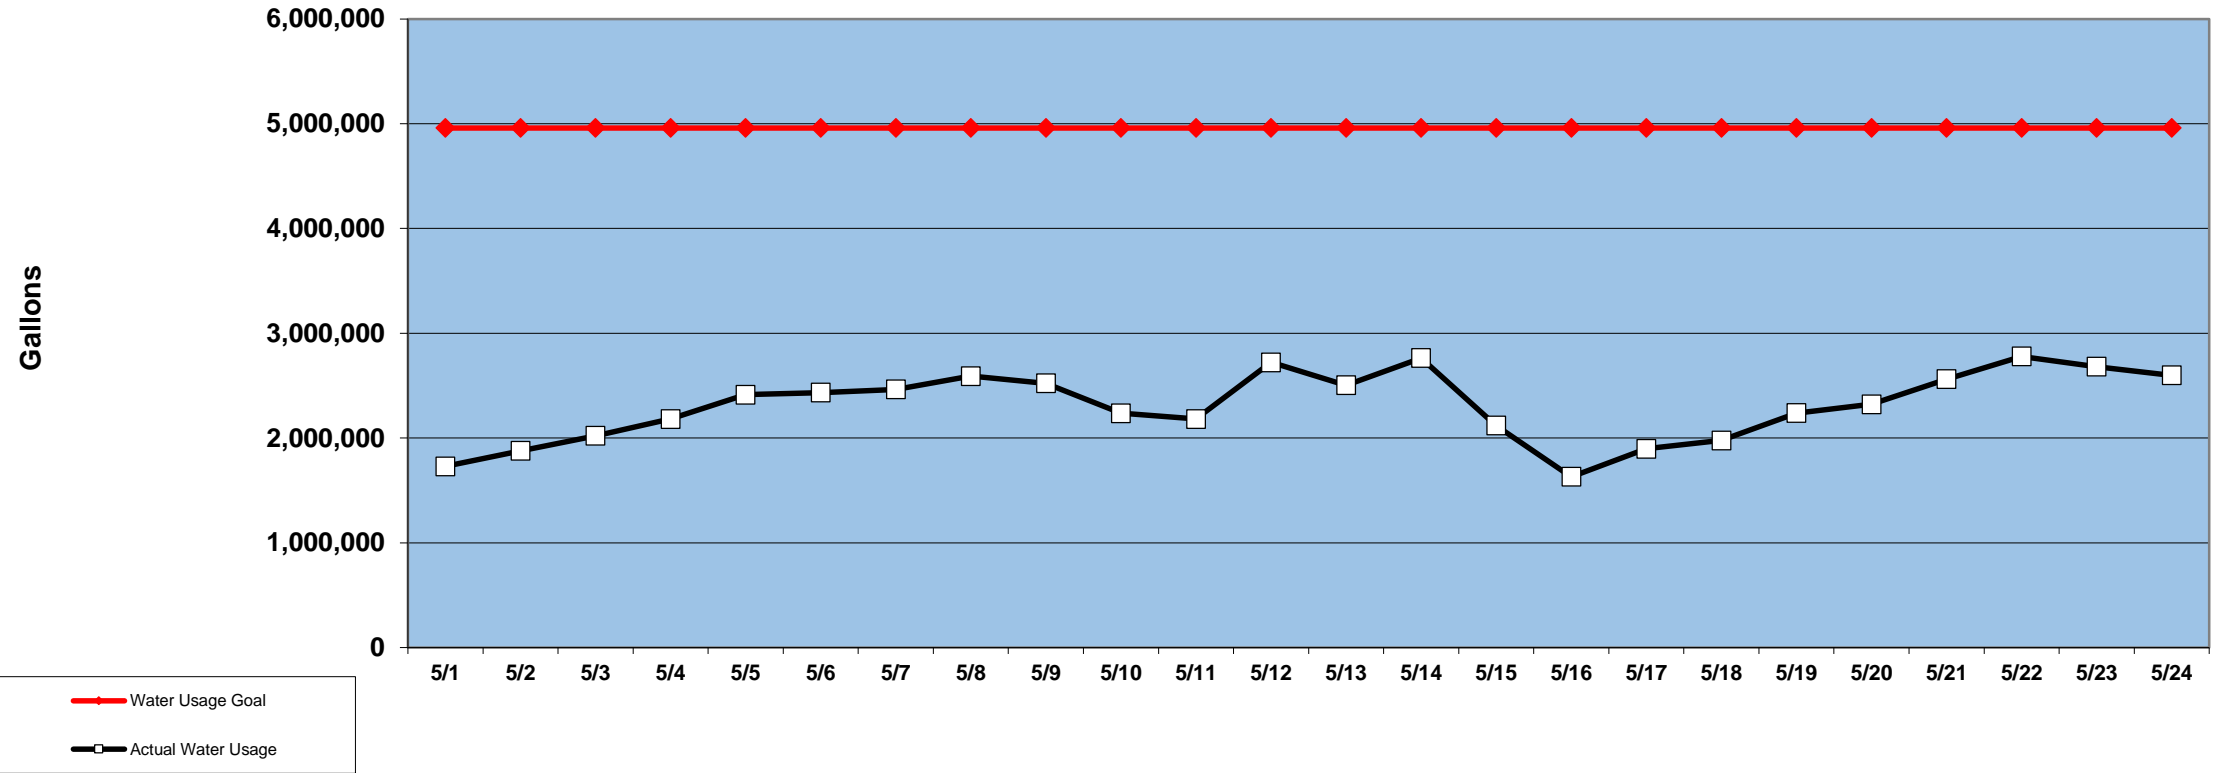

PINEHURST DAILY WATER USAGE FOR MAY 2014

(updated 6/5/14 to reflect previous day's totals)

This data is supplied by Moore County Public Utilities. Currently in Stage 1 voluntary water restrictions.