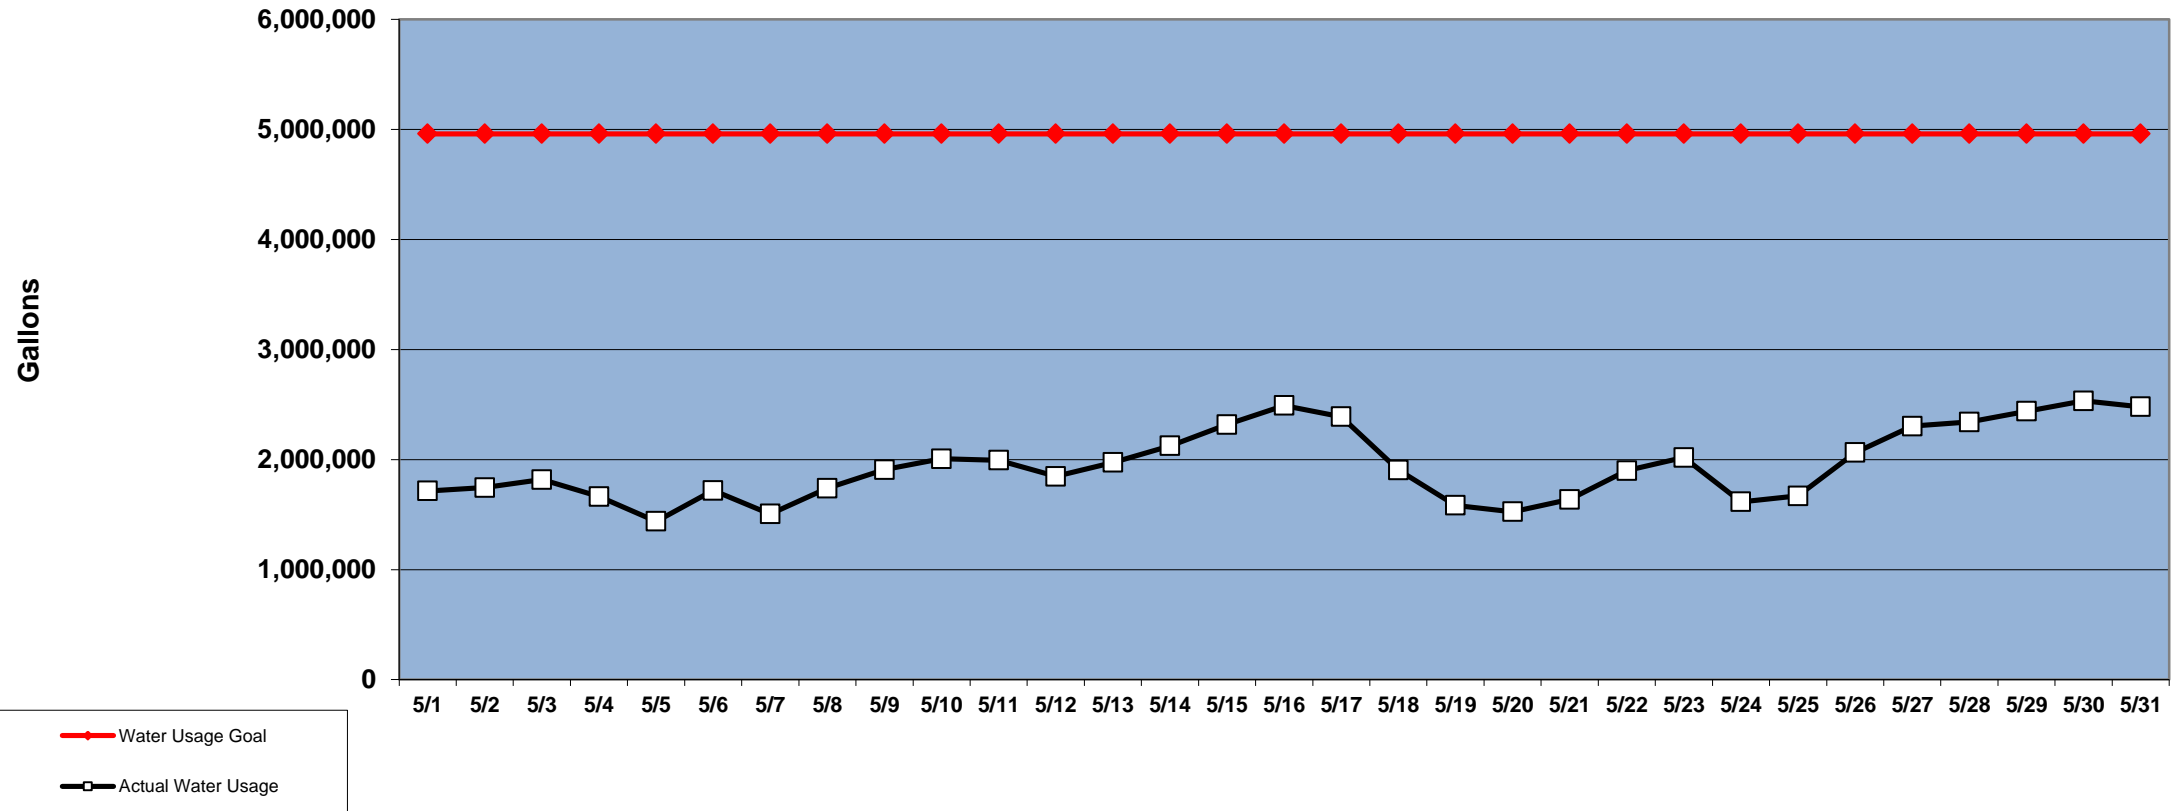

### PINEHURST DAILY WATER USAGE FOR MAY 2013 (updated 6/3/13 to reflect previous day's totals)

This data is supplied by Moore County Public Utilities. Currently in Stage 1 voluntary water restrictions.