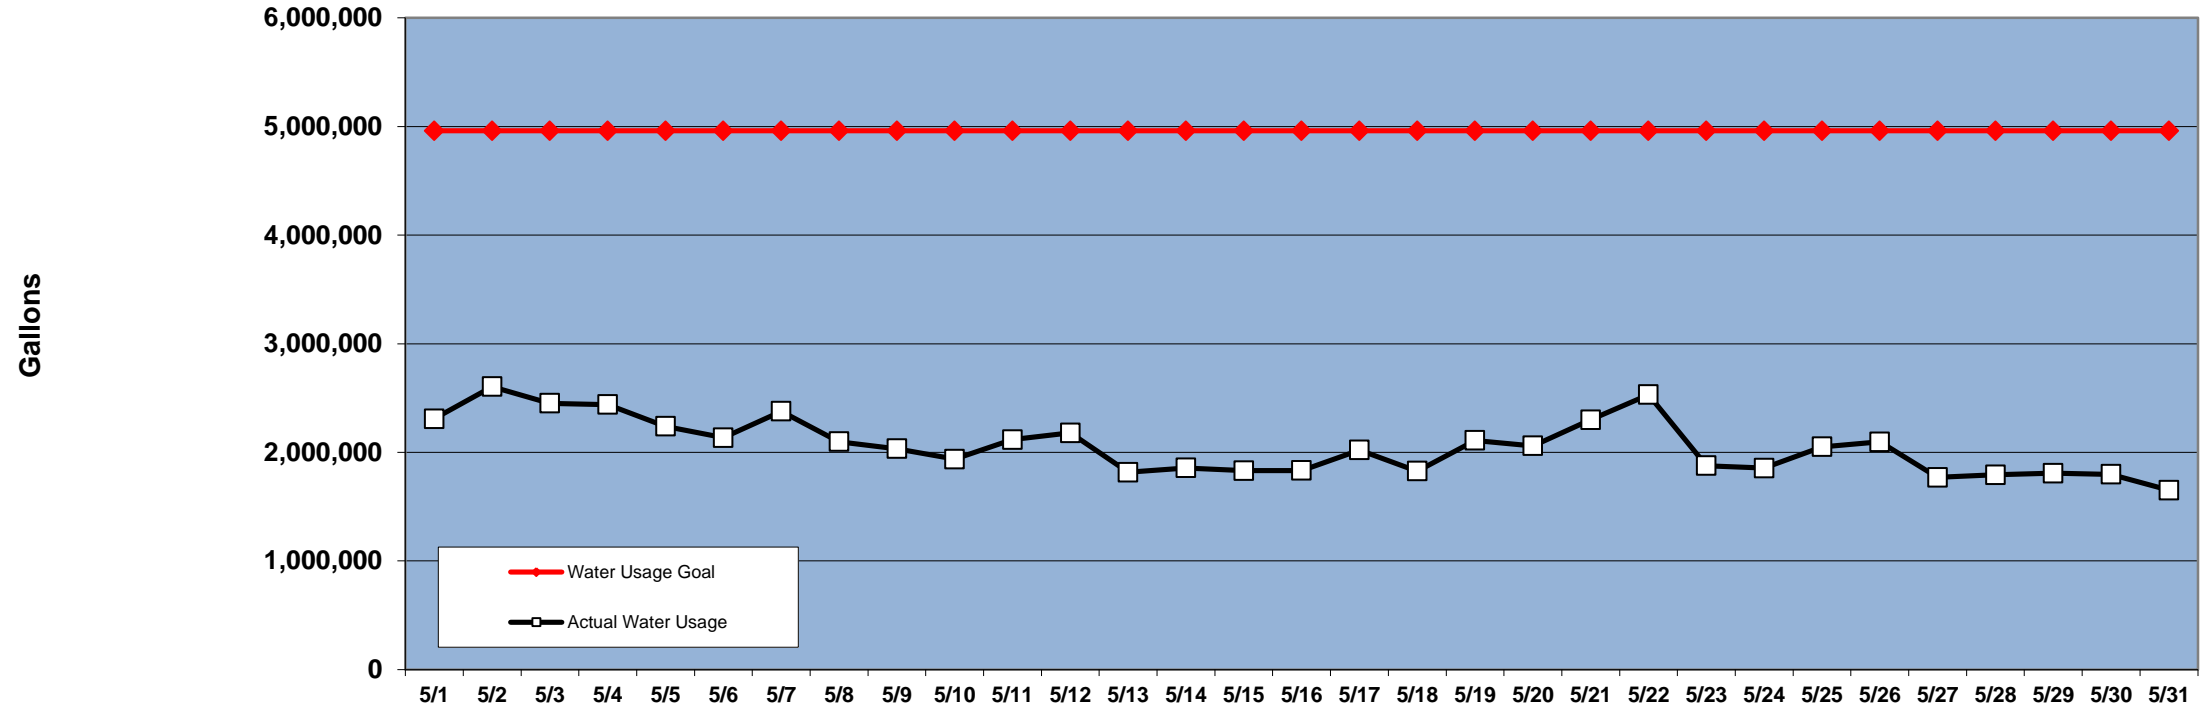

PINEHURST DAILY WATER USAGE FOR MAY 2012
(updated 6/1/12 to reflect previous day's totals)

This data is supplied by Moore County Public Utilities. Currently in Stage 1 voluntary water restrictions.