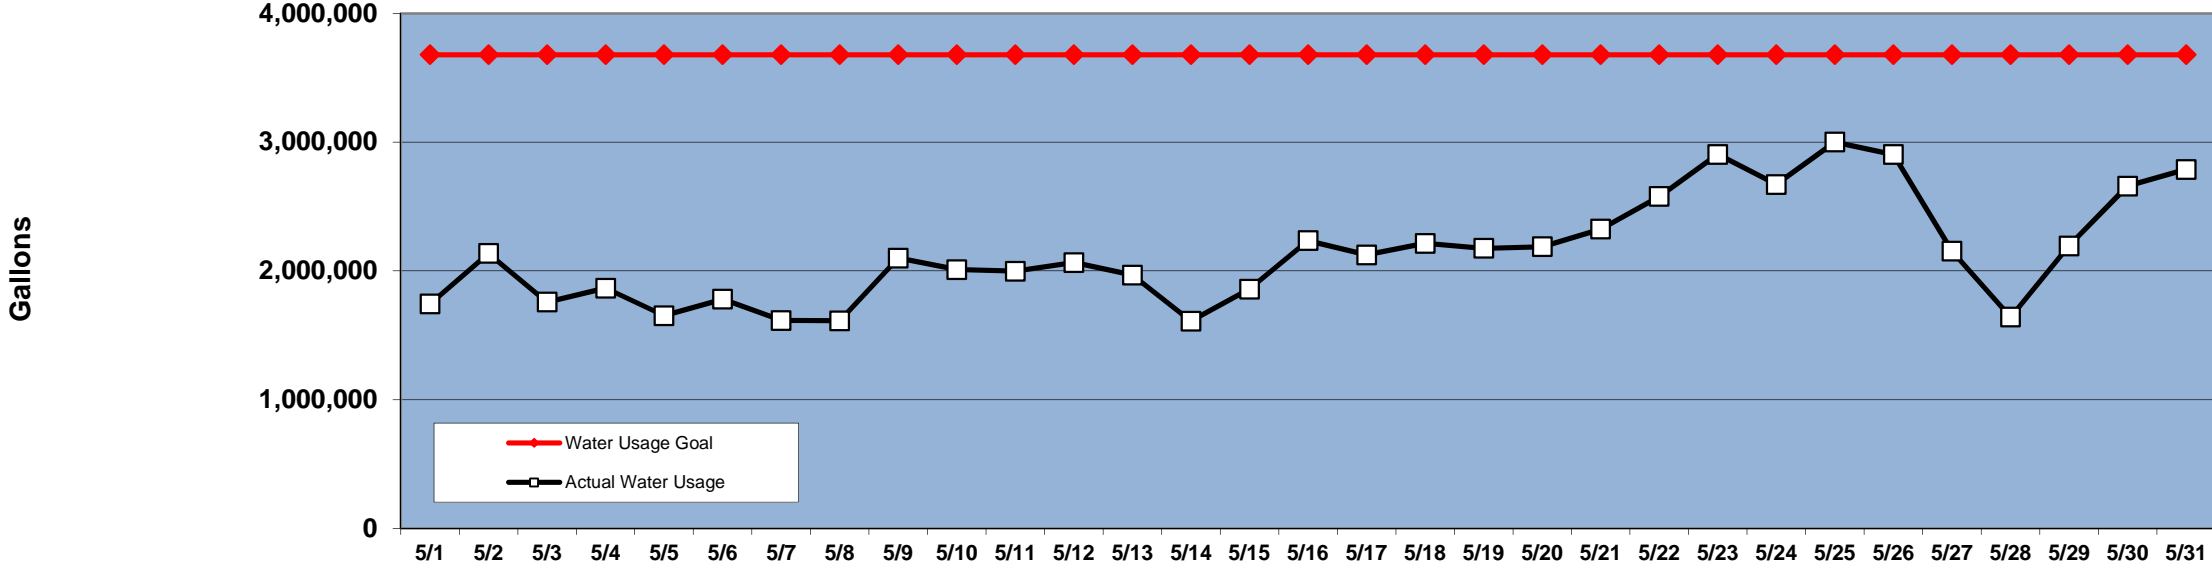

PINEHURST DAILY WATER USAGE FOR MAY 2011

(updated 6/1/2011 to reflect previous day's totals)

This data is supplied by Moore County Public Utilities. Currently in Stage 1 voluntary water restrictions.