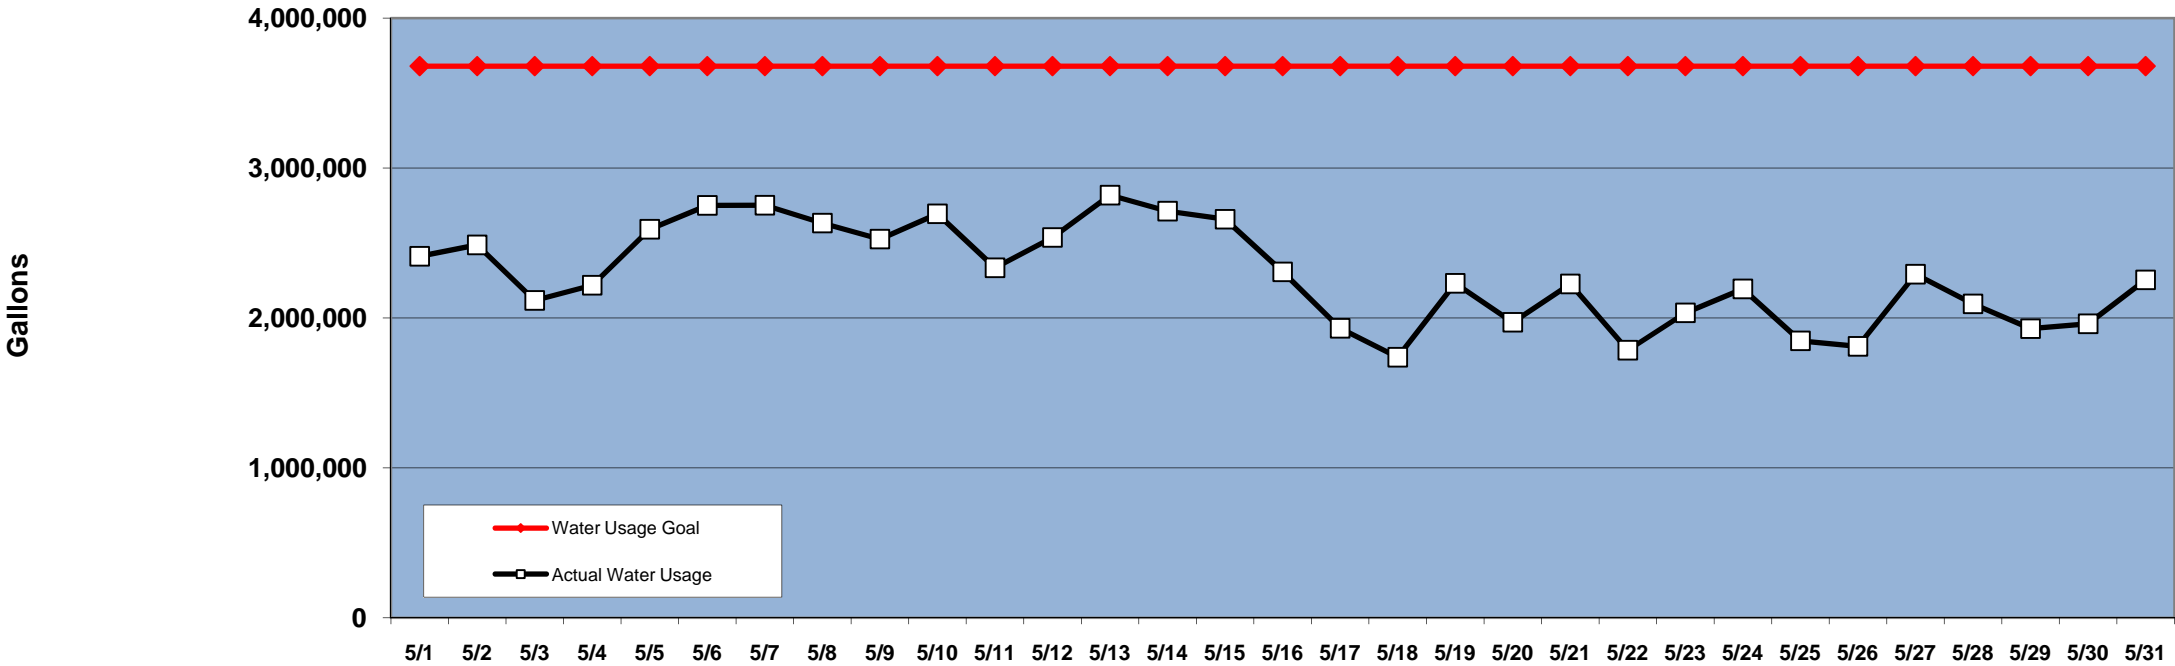

PINEHURST DAILY WATER USAGE FOR MAY 2010

(updated 6/2/10 to reflect previous day's totals)

This data is supplied by Moore County Public Utilities. Currently in Stage 1 voluntary water restrictions.