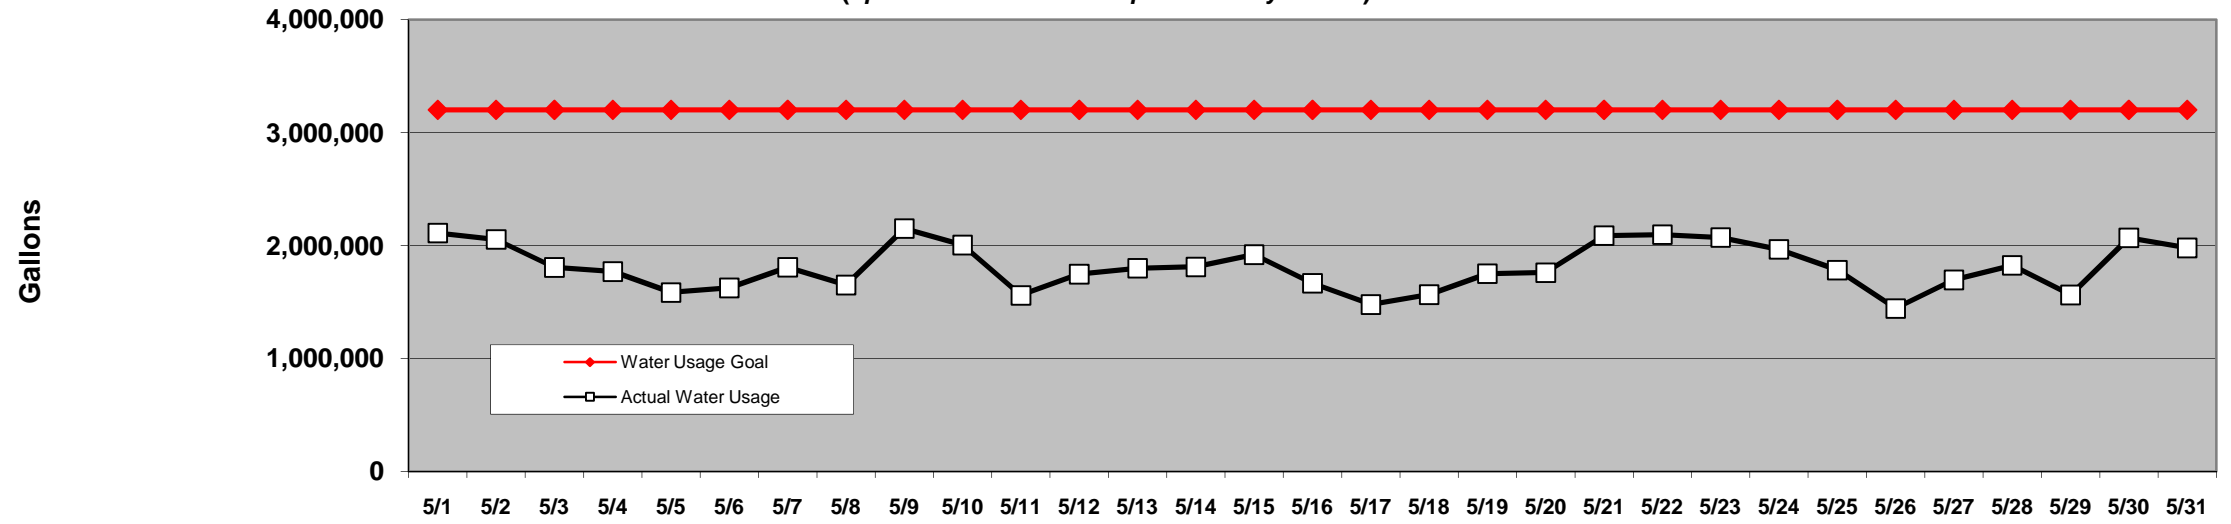

PINEHURST DAILY WATER USAGE FOR MAY 2009

(updated 6/1/09 to reflect previous days totals)

This data is supplied by Moore County Public Utilities. Currently in Stage 1 voluntary water restrictions.