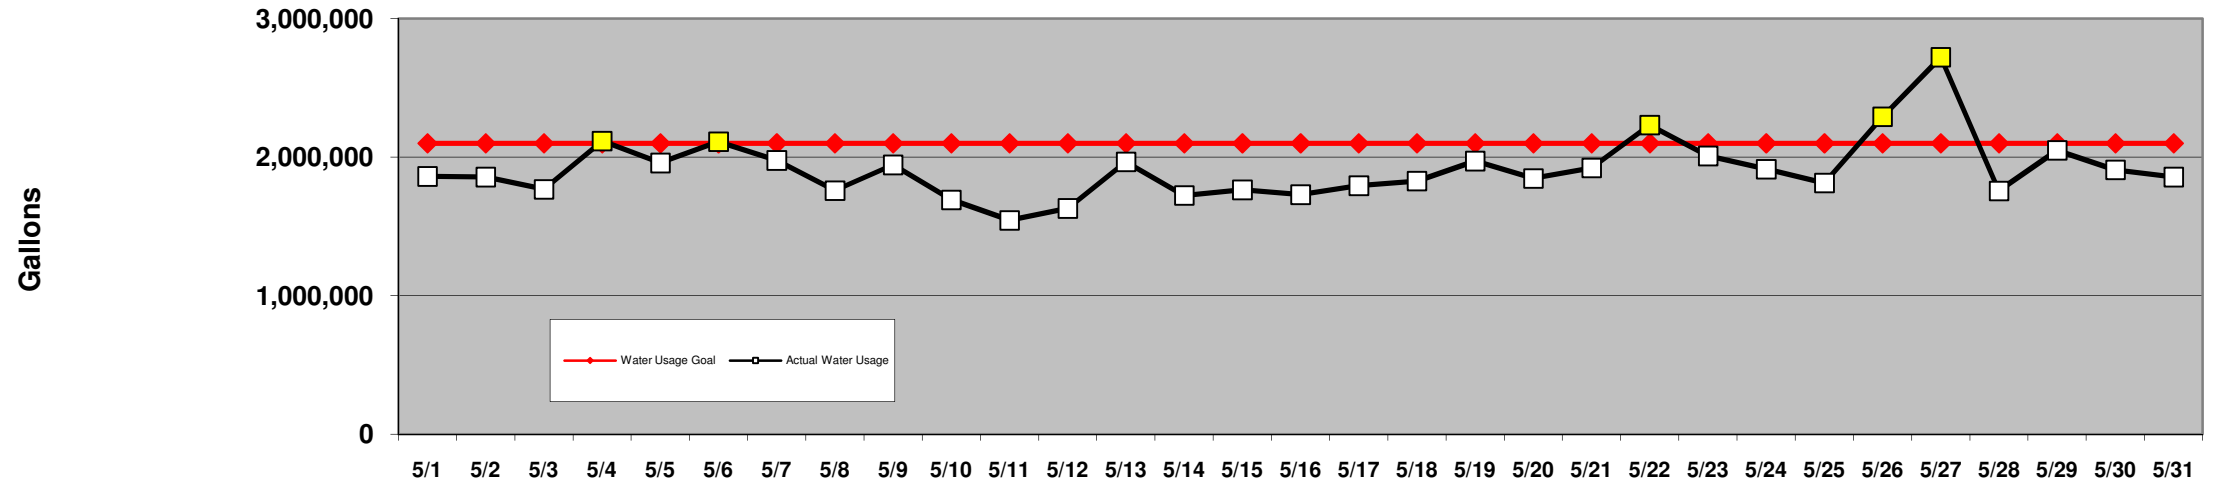

PINEHURST DAILY WATER USAGE FOR MAY
(updated 6/2/08 to reflect previous days totals)

This data is supplied by Moore County Public Utilities. **STAGE 2 WATER RESTRICTIONS IMPLEMENTED 4/1/08 .**