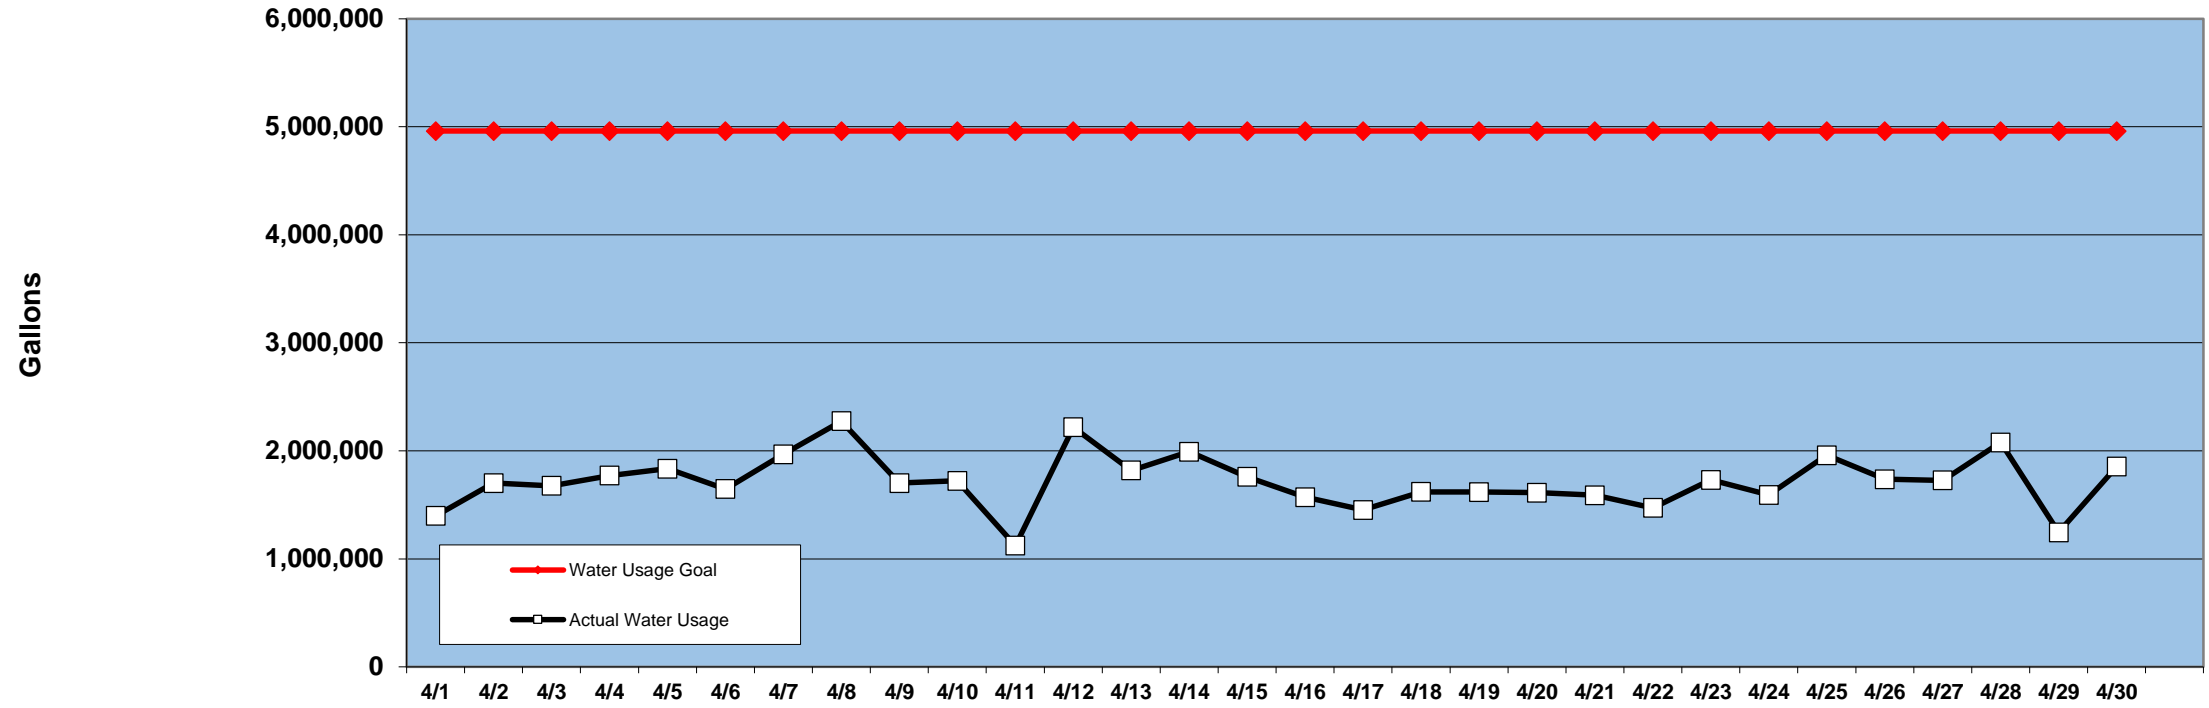

PINEHURST DAILY WATER USAGE FOR APRIL 2015
(updated 5/5/15 to reflect previous day's totals)

This data is supplied by Moore County Public Utilities. Currently in Stage 1 voluntary water restrictions.