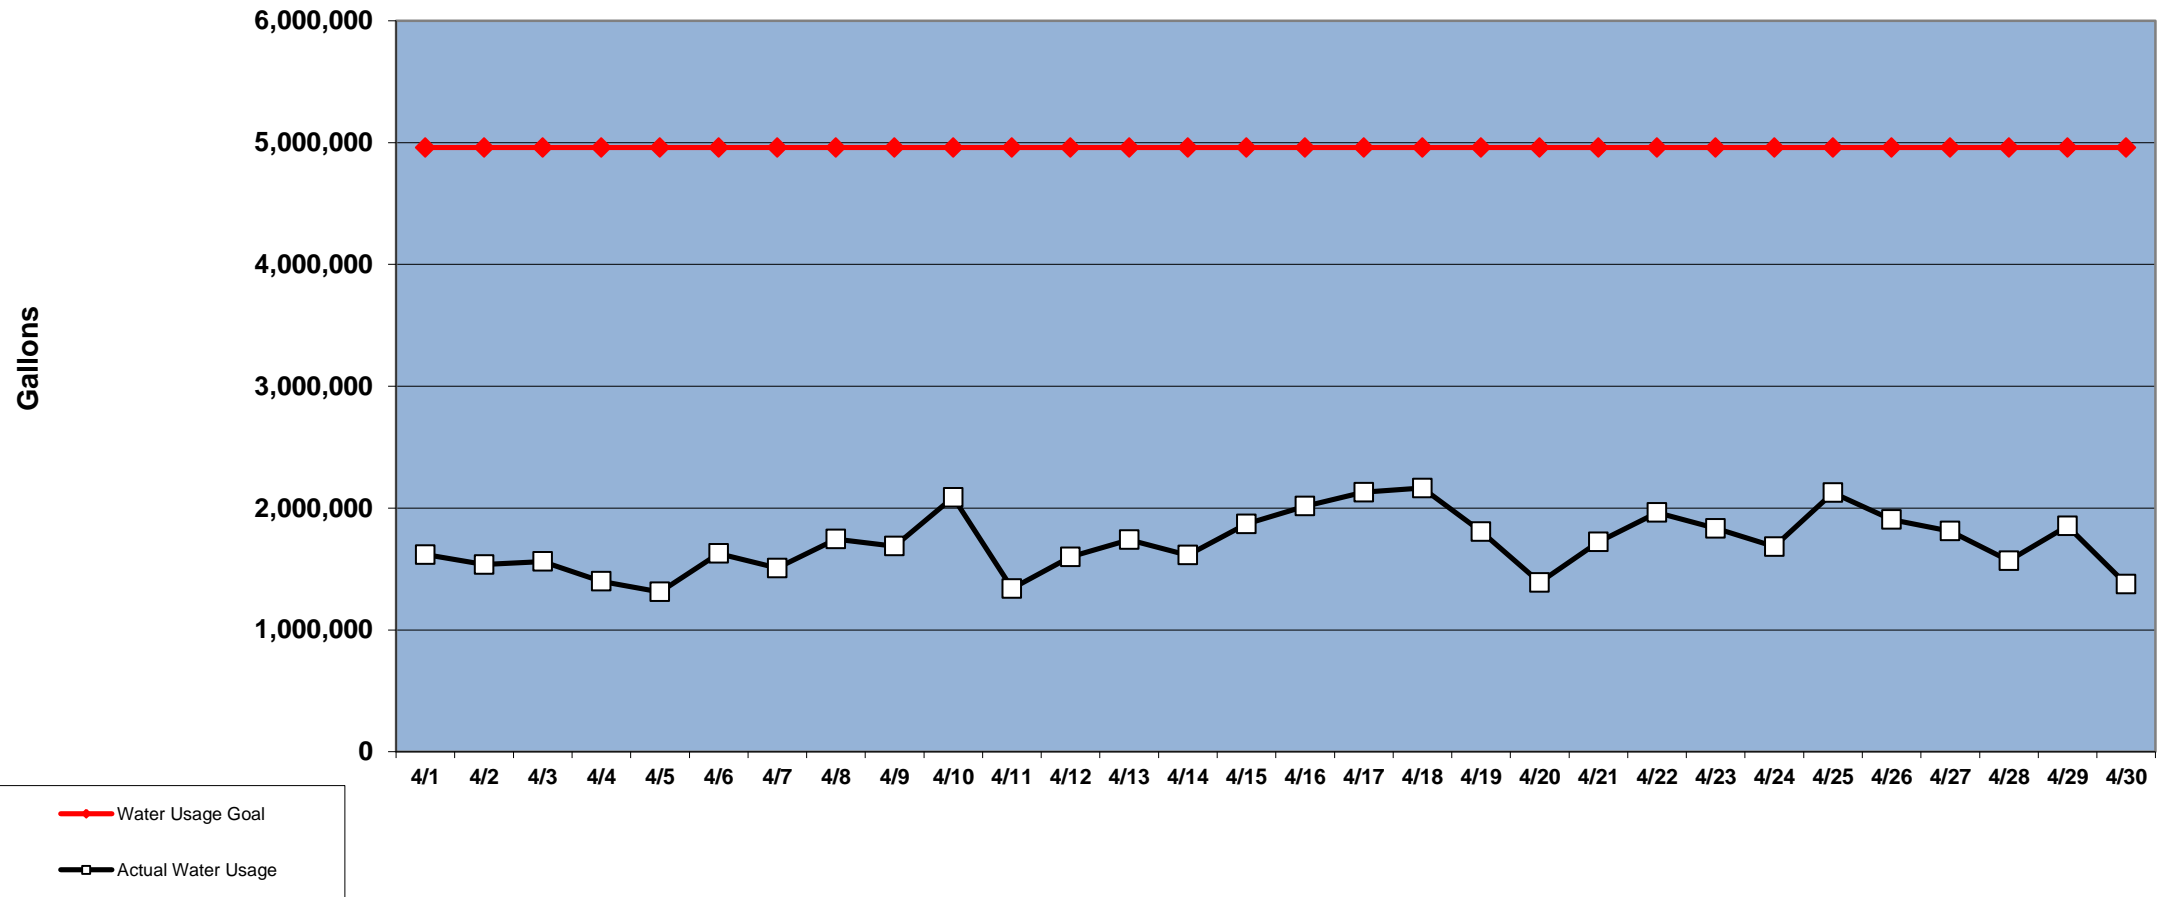

PINEHURST DAILY WATER USAGE FOR APRIL 2013 (updated 5/1/13 to reflect previous day's totals)

This data is supplied by Moore County Public Utilities. Currently in Stage 1 voluntary water restrictions.