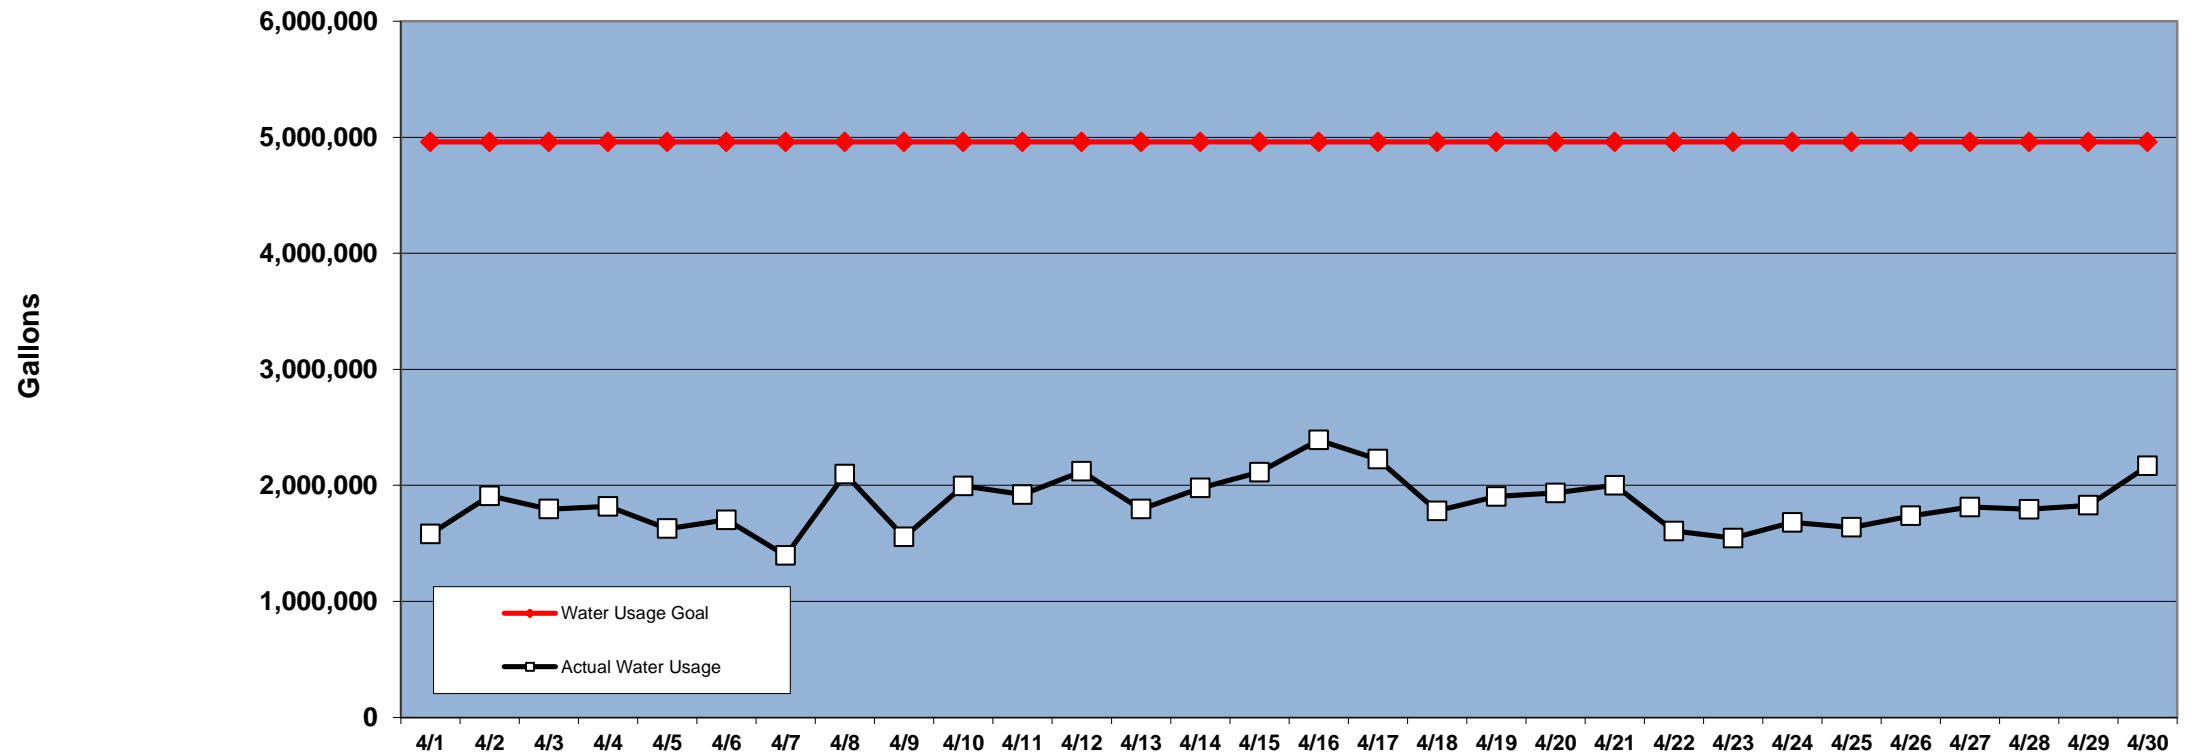

### PINEHURST DAILY WATER USAGE FOR APRIL 2012

(updated 5/1/12 to reflect previous day's totals)

This data is supplied by Moore County Public Utilities. Currently in Stage 1 voluntary water restrictions.