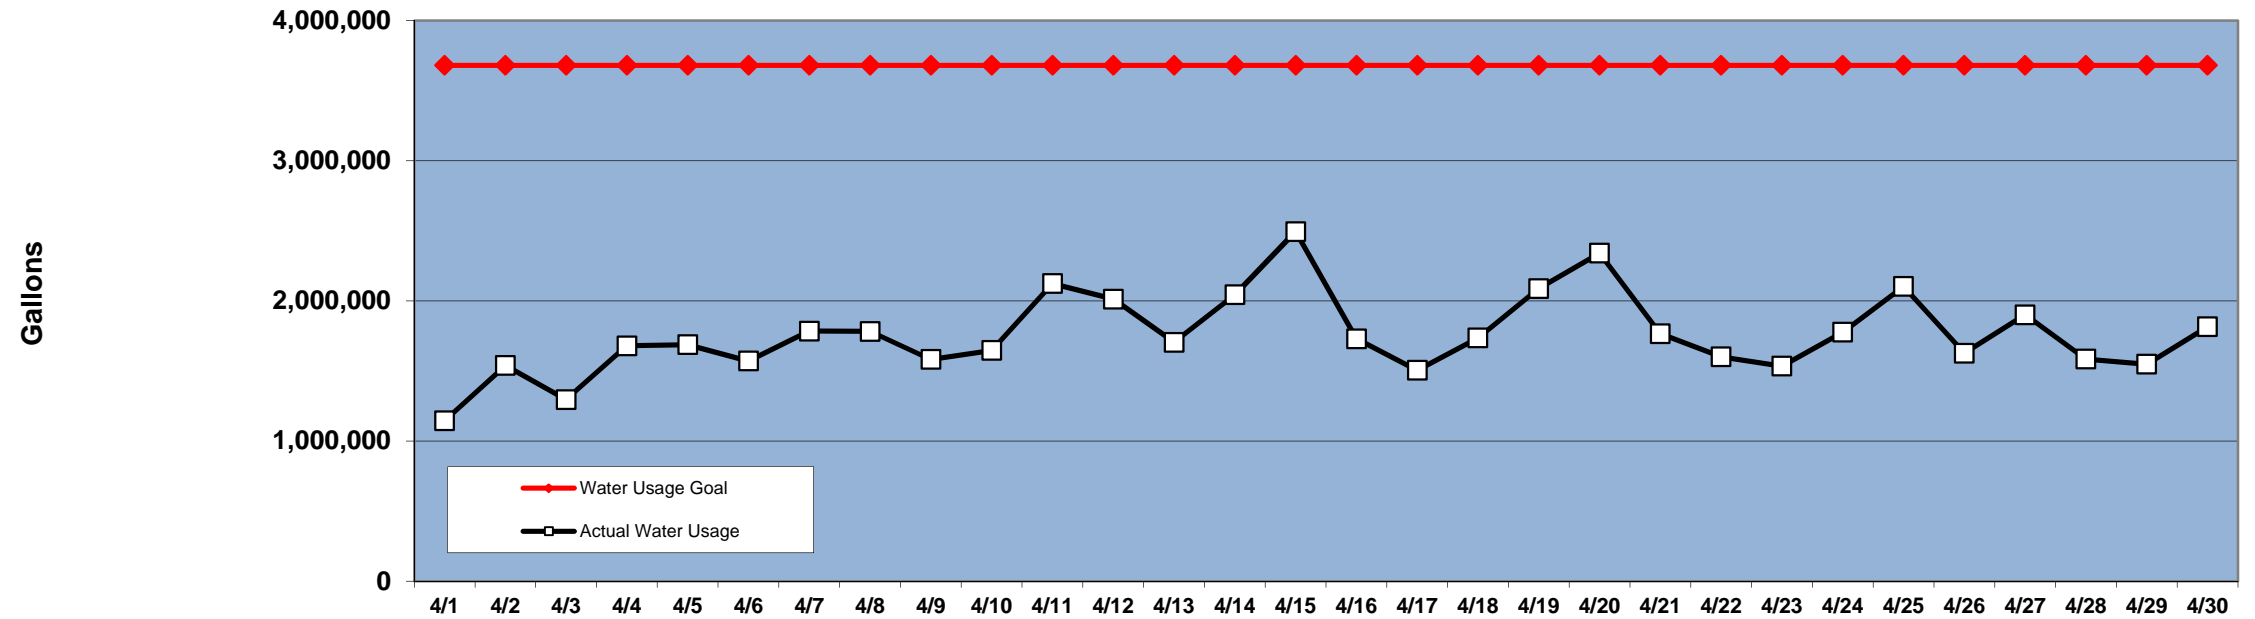

PINEHURST DAILY WATER USAGE FOR APRIL 2011

(updated 5/4/2011 to reflect previous day's totals)

This data is supplied by Moore County Public Utilities. Currently in Stage 1 voluntary water restrictions.